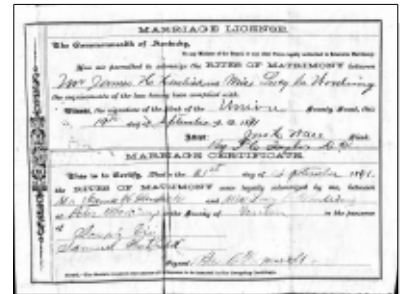

Descendants of Josiah M. CRANE

1900 - Cedar Bluff & Jobe Townships, Oregon, Missouri

J H Hendricks	Head	M	49	Tennessee
Lucy C Hendricks	Wife	F	46	Kentucky
J P Hendricks	Son	M	18	Kentucky
Stella Hendricks	Daughter	F	15	Missouri
Margaret Mc Call	Granddaughter	F	4	Missouri
Ethel S Mc Call	Granddaughter	F	2	Missouri

1910 - Cedar Bluff, Oregon, Missouri

Jame H Hendrix	Head	M	58	Tennessee
Elsie C Hendrix	Wife	F	55	Kentucky
Stella Hendrix	Daughter	F	25	Missouri
Margaret Mccall	Granddaughter	F	14	Missouri
Stella Mccall	Granddaughter	F	11	Missouri
Rebecca Woodring	Mother-in-law	F	79	Kentucky

James married **Lucy Cathrine WOODRING** [14682] on 21 Sep 1871 in Union County, Kentucky. Lucy was born about 1855 in Kentucky and died in 1910-1920 about age 55.

Marriage

Children from this marriage were:

- + 105 F   i. **Mary Ann HENDRIX** [26367] was born on 16 Aug 1873 in Union County, Kentucky, died on 21 Sep 1964 in Tehama County, California at age 91, and was buried in Sunset Hill Cemetery, Corning, Tehama County, California.
            Mary married **George Martin GRIDER** [26635]. (b. 25 Sep 1874, d. 24 Jan 1949)
- + 106 F   ii. **Rebecka Jane HENDRIX** [26368] was born on 4 Sep 1877 in Union County, Kentucky.
- + 107 F   iii. **Malissa Holman HENDRIX** [26369] was born on 6 Dec 1877 in Union County, Kentucky, died on 23 Jan 1966 in Corning, Tehama County, California at age 88, and was buried in Sunset Hill Cemetery, Corning, Tehama County, California.
            Malissa married **Daniel Benjamin CLARY** [26659] (b. 26 Nov 1873, d. 28 Mar 1961) on 11 Jul 1897 in Gatewood, Ripley County, Missouri.
- + 108 M   iv. **William Benjamin HENDRIX** [26370] was born on 9 Mar 1880 in Kentucky, died on 23 Feb 1958 in Cortez, Montezuma County, Colorado at age 77, and was buried on 3 Mar 1959 in Urado Cemetery, San Juan County, Utah.
            William married **Martha Zenie Belle CLARY** [26656]. (b. 7 Dec 1878, d. 26 May 1967)
- + 109 M   v. **J. P. HENDRIX** [26371] was born about 1882 in Kentucky.
- + 110 F   vi. **Stella G. HENDRIX** [26372] was born on 22 Jan 1885 in Missouri, died on 14 Jun 1976 in Butte County, California at age 91, and was buried in Sunset Hill Cemetery, Corning, Tehama County, California.

19. William Josiah HENDRIX [6991] (*Mary Eliza CRANE*², *Josiah M.*¹) was born in 1852 in Woodbury, Cannon County, Tennessee and died on 13 Jul 1878 in Webster County, Kentucky at age 26.

General Notes: 1880 - Clayville, Webster, Kentucky