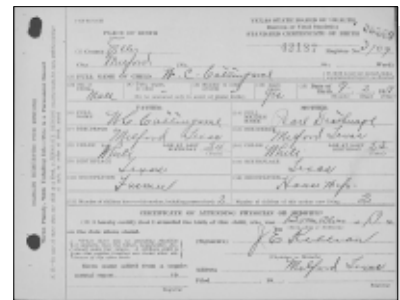

Descendants of Josiah M. CRANE

Children from this marriage were:

1. + 698 M i. **Robert Carl KYLE Sr.** [27151] was born on 27 Jan 1939 in Itasca, Hill County, Texas, died on 21 Apr 2001 in Dallas, Dallas County, Texas at age 62, and was buried on 24 Apr 2001 in Itasca Cemetery, Itasca, Hill County, Texas.

Robert married **Robin Lee BEHRNS** [27159] on 12 Jul 1988 in Dallas County, Texas.

Robert next married **Linda Joyce McCONNELL** [27153] on 8 Jun 1962 in Italy, Ellis County, Texas.

1. + 699 F ii. **Carolyn Frances KYLE** [27152] was born on 16 Mar 1941, died on 16 Nov 1990 at age 49, and was buried in Itasca Cemetery, Itasca, Hill County, Texas.

Carolyn married **Earl Jeffrey GOEZ** [27353].

1. + 700 F iii. **Marjorie Ann KYLE** [27354] was born on 7 Mar 1944 in Hill County, Texas.

Marjorie married **Harold Kenneth BESSIRE** [27355].

380. William Carl COTTINGAME Jr. [27352] (*Pearl DEATHERAGE*⁴, *Prudence "Vernie" Luvenia CRANE*³, *Leonard Martin Van Buren*², *Josiah M.*¹) was born on 2 Sep 1919 in Medford, Ellis County, Texas and died before 8 Jan 2012 in Grandview, Johnson County, Texas.

William married **Florence Annette HENSLEY** [27362].

Birth Certificate