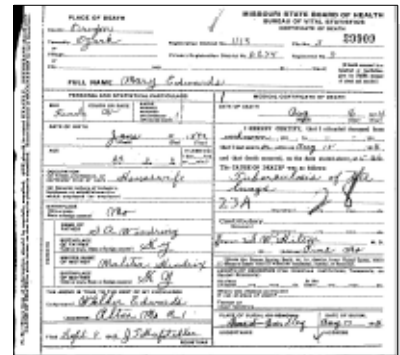

Death Certificate