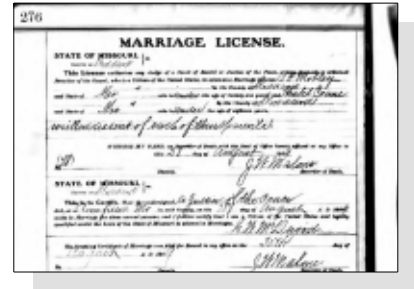

Descendants of Josiah M. CRANE

---

135. Bertha Mabel Berthal CRANE [26906] (*Benjamin Josiah or Joseph³, George Washington Sr.², Josiah M.¹*) was born on 26 Jul 1889 in Missouri, died on 19 Feb 1979 in Santa Ana, Orange County, California at age 89, and was buried in Fairhaven Memorial Park, Santa Ana, Orange County, California.

Marriage

General Notes:

Bertha Mabel Mobley
California Death Index 1940 - 1997
Name Bertha Mabel Mobley
Event Type Death
Event Date 19 Feb 1979
Event Place Orange, California, United States
Birth Date 26 Jul 1889
Birthplace Missouri
Gender Female

Bertha married **Benjamin Franklin MOBLEY** [26917] on 28 Aug 1909 in Bloomfield, Stoddard County, Missouri. Benjamin was born on 9 May 1889 in Dexter, Stoddard County, Missouri, died on 21 Jan 1978 in Santa Ann, Orange County, California at age 88, and was buried in Fairhaven Memorial Park, Santa Ana, Orange County, California.

The child from this marriage was:

+ 349 M i. **Dalton MOBLEY** [26918] was born on 6 Aug 1910 in Dexter, Stoddard County, Missouri, died on 30 Dec 1970 in Orange County, California at age 60, and was buried in Fairhaven Memorial Park, Santa Ana, Orange County, California.

Dalton married **Madalyne Lucile LINDSLEY** [26919] (b. 13 Nov 1910, d. 29 Mar 1979) on 16 Jun 1933 in Long Beach, Los Angeles County, California.

136. George Edward CRANE [26907] (*Benjamin Josiah or Joseph³, George Washington Sr.², Josiah M.¹*) was born on 9 Nov 1901 in Dexter, Stoddard County, Missouri, died on 13 Nov 1993 in Hope, Hempstead County, Arkansas at age 92, and was buried in Memory Gardens Cemetery, Hempstead County, Arkansas.

General Notes: 1930 - Joplin, Jasper, Missouri
George E Crane Head M 28 Missouri
Beatrice B Crane Wife F 27 Missouri
Vincent B Crane Son M 3 Missouri

1940 - Galena Township, Jasper, Jasper, Missouri
George E Crane Head M 38 Missouri
Beatrice Crane Wife F 38 Missouri
Vincent Crane Son M 13 Missouri

George married **Beatrice Belle SECREST** [26929]. Beatrice was born on 24 Jun 1902 in Joplin, Jasper County, Missouri, died on 29 Dec 1989 in Hope, Hempstead County, Arkansas at age 87, and was buried in Memory Gardens Cemetery, Hempstead County, Arkansas.

Children from this marriage were:

+ 350 M i. **Vincent B. CRANE** [26931] was born about 1927 in Missouri and was christened of Saint Angelo TX in 2009.

+ 351 F ii. **Carolyn Jeanette CRANE** [26930] was born on 22 Feb 1944 in Maywood, Los Angeles County, California, died on 26 Apr 2009 in Joplin, Jasper County, Missouri at age 65, and was buried on 30 Apr 2009 in Fairview Cemetery, Joplin, Jasper County, Missouri.

Carolyn married **Charles "A. ROBINSON** [3522] (b. 13 Oct 1942) on 11 May 1962 in Los Angeles County, California.

137. Virginia "Virgie" CRANE [26925] (*Benjamin Josiah or Joseph³, George Washington Sr.², Josiah M.¹*) was born on 14 Feb 1898 in Missouri and died on 13 Jan 1994 in Jasper County, Missouri at age 95.