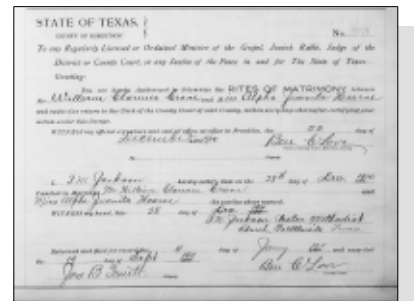

Descendants of Josiah M. CRANE

Fourth Generation (Great-Grandchildren)

87. Josephine CRANE [26230] (*William Granville*³, *John William*², *Josiah M.*¹) was born on 19 Apr 1873 in Tullahoma, Coffee County, Tennessee, died on 5 Feb 1959 in Houston, Harris County, Texas at age 85, and was buried on 6 Feb 1959 in East Boone Prairie Cemetery, Robertson County, Texas.

General Notes:

1910 - Robertson Co Texas

Henry W Mitchell	Head	M	35	Texas
Josie Mitchell	Wife	F	36	Tennessee
Sam Mitchell	Son	M	5	Texas

Josephine married **Henry William MITCHELL** [26231], son of **Charles Oliver MITCHELL** [26232], on 24 Oct 1901 in Franklin, Robertson County, Texas.

Henry was born on 21 Oct 1875 in Blue Ridge Falls, Collin County, Texas, died on

13 Dec 1912 in Robertson County, Tennessee at age 37, and was buried in East Boone Prairie Cemetery, Robertson County, Texas.

Children from this marriage were:

+ 262 M i. **Samuel Abney MITCHELL** [26250] was born on 14 Nov 1904 in Franklin, Robertson County, Texas, died on 7 Jan 1949 in Houston, Harris County, Texas at age 44, and was buried on 10 Jan 1949 in Forest Park Cemetery, Houston, Harris County, Texas.

Samuel married **Constance BRADBURY** [26253] on 23 Nov 1927 in Robertson County, Texas.

+ 263 F ii. **Daughter MITCHELL** [26251] was born on 14 Nov 1904 in Franklin, Robertson County, Texas and died before 1910.

+ 264 M iii. **Glenn MITCHELL** [26233] was born in 1905, died in 1906 at age 1, and was buried in East Boone Prairie Cemetery, Robertson County, Texas.

88. Hilla A. CRANE [26243] (*William Granville*³, *John William*², *Josiah M.*¹) was born about 1875 in Tennessee.