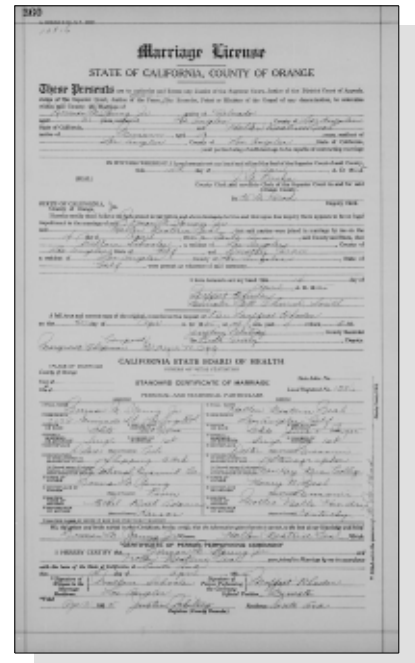

1st Marriage

Descendants of Josiah M. CRANE

Hollen B Mertins
United States Social Security Death Index
Age 97
Given Name Hollen
Middle Name B
Surname Mertins
Birth Date 05 Jun 1905
State California
Last Place of Residence Orange, California
Previous Residence Postal Code 92653
Event Date 05 Oct 2002