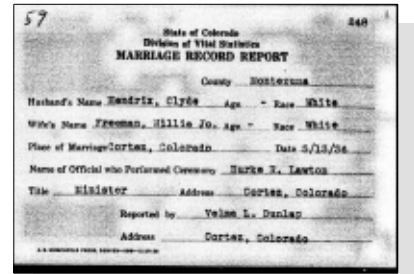

Descendants of Josiah M. CRANE

Children from this marriage were:

1. + 599 M i. **Arlin J. SPRAGUE** [26669] was born on 10 Mar 1923 in West Plains, Howell County, Missouri, died on 22 Feb 1993 in Borger, Hutchinson County, Texas at age 69, and was buried in Westlawn Memorial Park, Borger, Hutchinson County, Texas.

Arlin married **Jewell Marie BAKER** [26880]. (b. 6 Apr 1921, d. 18 Jan 2004)

1. + 600 M ii. **Shelby Lee SPRAGUE** [26670] was born on 15 Sep 1926 in West Plains, Howell County, Missouri, died on 17 Feb 1985 in Baytown, Harris County., Texas at age 58, and was buried on 19 Feb 1985 in Westlawn Memorial Park, Borger, Hutchinson County, Texas.

Shelby married **Bette Ruth SETTLEMYRE** [26673]. (b. 18 Jul 1928, d. 8 Jul 1996)

1. + 601 F iii. **Peggy SPRAGUE** [26896].

Peggy married **DUNNIHOOD** [26897].

300. Reva HENDRIX [26665] (*William Benjamin HENDRIX*⁴, *James Henry HENDRIX*³, *Mary Eliza CRANE*², *Josiah M.*¹) was born on 14 Sep 1903 in Gatewood, Ripley County, Missouri.

301. Clyde Raymond HENDRIX [26666] (*William Benjamin HENDRIX*⁴, *James Henry HENDRIX*³, *Mary Eliza CRANE*², *Josiah M.*¹) was born on 10 May 1905 in Gatewood, Ripley County, Missouri, died on 22 Jan 1977 in Hesperus, La Plata, Colorado at age 71, and was buried in Urado Cemetery, San Juan County, Utah.

General Notes: findagrave:
Clyde Raymond HENDRIX
gender: Male
BIRTH 10 May 1905
Gatewood, Oregon, MO
DEATH 22 Feb 1977

Marriage

BURIAL Urado, San Juan, UT

Clyde married **Willie Jo FREEMAN** [26674] on 13 May 1936 in Cortez, Montezuma County, Colorado. Willie was born on 27 Mar 1922 in Beaver County, Oklahoma, died on 17 Apr 1996 in Farmington, San Juan County, New Mexico at age 74, and was buried in Urado Cemetery, San Juan County, Utah.

Children from this marriage were:

1. + 602 F i. **Clydena Joan HENDRIX** [26675] was born on 3 Apr 1937 in Cortez, Montezuma County, Colorado, died on 16 Sep 2001 in Farmington, San Juan County, New Mexico at age 64, and was buried in Urado Cemetery, San Juan County, Utah.

Clydena married **Donald Earl MURRIN** [26677] (b. 8 Oct 1932, d. 15 Oct 1990) on 3 Jul 1987 in Farmington, San Juan County, New Mexico.

1. + 603 M ii. **Randy Clyde HENDRIX** [26676] was born on 7 Feb 1939 in Cortez, Montezuma County, Colorado, died on 22 Jun 1986 in Farmington, San Juan County, New Mexico at age 47, and was buried in Urado Cemetery, San Juan County, Utah.

302. Cloa William HENDRIX [26667] (*William Benjamin HENDRIX*⁴, *James Henry HENDRIX*³, *Mary Eliza CRANE*², *Josiah M.*¹) was born on 5 Aug 1910 in Pine, Ripley County, Missouri, died on 27 Jun 1991 in Cortez, Montezuma County, Colorado at age 80, and was buried in Urado Cemetery, San Juan County, Utah.

General Notes: 1940 -	Election Precinct 4, Dolores, Colorado
Isa W Hendrix	Head M 29 Missouri
Nora Hendrix	Wife F 28 Ireland
Reva M Hendrix	Daughter F 7 Utah
Raymond Hendrix	Son M 6 Colorado
Lela B Hendrix	Daughter F 5 Colorado