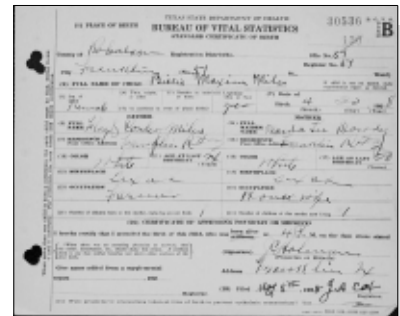

Descendants of Josiah M. CRANE

General Notes:

Maida Joan Burns
Texas Birth Index 1903 - 1997
Name Maida Joan Burns
Event Type Birth
Event Date 16 Dec 1946
Event Place Harris, Texas
Gender Female
Father's Name John Halden Burns
Mother's Name Maida Lee Dowdy

555. Marian Arlene BURNS [26867] (*Maida Lee DOWDY*⁵, *Mary Fay CRANE*⁴, *William Granville*³, *John William*², *Josiah M.*¹) was born on 23 Jul 1952 in Harris County, Texas.

General Notes:

Marian Arlene Burns
Texas Birth Index 1903 - 1997
Name Marian Arlene Burns
Event Type Birth
Event Date 23 Jul 1952
Event Place Harris, Texas
Gender Female
Father's Name John Halden Burns
Mother's Name Maida Lee Dowdy

556. Billie Maxine MILES [26270] (*Maida Lee DOWDY*⁵, *Mary Fay CRANE*⁴, *William Granville*³, *John William*², *Josiah M.*¹) was born on 30 Apr 1928 in Franklin, Robertson County, Texas. She had no relationships and no children.

Birth Certificate

557. Mell LeJean ARNOLD [26642] (*Mel DOWDY*⁵, *Mary Fay CRANE*⁴, *William Granville*³, *John William*², *Josiah M.*¹) was born on 7 Oct 1935 in Franklin, Robertson County, Texas, died on 24 Nov 1935 in Pennington, Trinity County, Texas, and was buried on 25 Nov 1935 in Boone Prairie Church Cemetery, Robertson County, Texas.

General Notes:

Mel Le Jean Arnold
Texas Birth Index 1903 - 1997
Name Mel Le Jean Arnold
Event Type Birth
Event Date 07 Oct 1935
Event Place Robertson, Texas
Gender Female
Father's Name N D Arnold
Mother's Name Mel Dandy