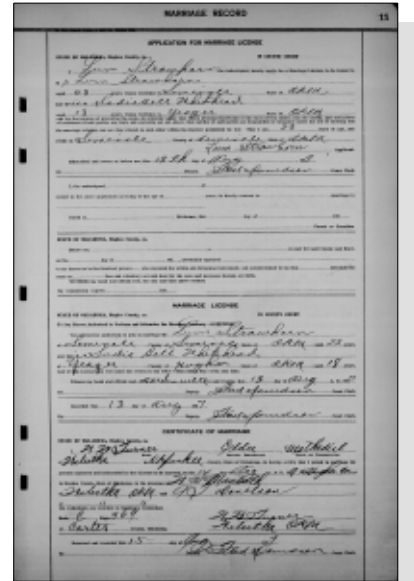

Descendants of Josiah M. CRANE

Lum married **Sudie Belle WHITEHEAD** [14320], daughter of **Warren Calhoun WHITEHEAD** [14321] and **Susan Ellen HERRINGTON** [477], on 14 Aug 1927 in Hughes County, Oklahoma. Sudie was born on 2 Jan 1909 in Rawls, Ashley County, Arkansas, died on 16 Aug 2005 in Hy-Lond Convalescent Hospital, Modesto, Stanislaus County, California at age 96, and was buried in Modesto Pioneer Cemetery, Modesto, Stanislaus County, California.

Marriage

Children from this marriage were:

- + 434 F i. **Thelma Bernice STRAWHORN** [12860] was born about Dec 1928 in Seminole, Seminole County, Oklahoma, died on 26 Jul 2004 in Santa Cruz, Santa Cruz, California, USA about age 75, and was buried on 7 Aug 2004.
  Thelma married **Samuel MIMS** [9622] (b. Abt 1927) on 1 Sep 1962 in Santa Cruz County, California.
- + 435 M ii. **Delmar Eugene STRAWHORN** [12848] was born on 18 Oct 1930 in Seminole, Seminole County, Oklahoma, died on 23 Apr 1951 in Korea from multiple fragmentation wounds at age 20, and was buried on 10 Oct 1951 in Modesto Pioneer Cemetery, Modesto, Stanislaus County, California.
  Delmar had a relationship with someone but had no children. They had no children.
- + 436 M iii. **Leonard Carlos STRAWHORN** [12856] was born on 3 Dec 1936 in Holdenville, Hughes County, Oklahoma, died on 4 May 1993 in Physicians' Hospital for Extended Care, Reno, Washoe County, Nevada at age 56, and was buried on 8 May 1993 in services held - Cremated.
  Leonard married **Grace I. STRONG** [12878] in divorced in 1967.
- + 437 F iv. **Ella Mae STRAWHORN** [12849] was born on 25 Nov 1941 in Bakersfield, Kern County, California, was christened of Hurst Texas, and died on 30 Aug 2005 at age 63.
- + 438 F v. **Lois June STRAWHORN** [12857] was born on 1 Nov 1942 in Bakersfield, Kern County, California, died on 6 Nov 1942 in Bakersfield, Kern County, California, and was buried in Greenlawn Memorial Park, Bakersfield, Kern County, California.

197. Ellen STRAWHORN [12850] (*Laura Jane COOPER*³, *Celia Alice CRANE*², *Josiah M.*¹) was born in 1906 in Texas and was buried in Unmarried.

198. Eva Eunice COOPER [3137] (*James "Jim" Madison COOPER*³, *Celia Alice CRANE*², *Josiah M.*¹) was born on 16 Jun 1898 in Baxter County, Arkansas, died on 12 Nov 1906 in Baxter County, Arkansas at age 8, and was buried in Wesley Chapel Cemetery, Baxter County, Arkansas.

199. Edith COOPER [3127] (*James "Jim" Madison COOPER*³, *Celia Alice CRANE*², *Josiah M.*¹) was born about 1903 in No dates on tombstone, died after 1910, and was buried in Cooper Cemetery, Baxter County, Arkansas.