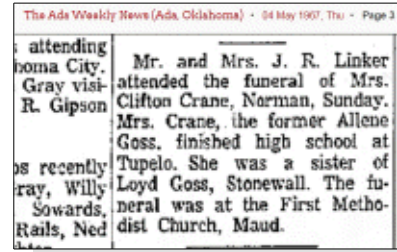

Descendants of Josiah M. CRANE

George next married **Frances Allyne GOSS** [27721] in 1940-1972. Frances was born on 21 Aug 1921 in Maud, Pottawatomie County, Oklahoma, died on 27 Apr 1967 in Norman, Cleveland County, Oklahoma at age 45, and was buried on 30 Apr 1967 in Cummings Cemetery, Maud, Pottawatomie County, Oklahoma.

Funeral

Children from this marriage were:

+ 510 M i. **Jeff CRANE** [3541].

Jeff married **Denise** [27722].

+ 511 M ii. **Jerry CRANE** [3542].

Jerry married **Diane** [27725].

244. Hazel Minerva CRANE [3528] (*Francis Marion*³, *Josiah Bennett*², *Josiah M.*¹) was born on 25 May 1919 in Centrahoma, Coal County, Oklahoma and died on 6 Nov 2011 at Sea at age 92.

General Notes: funeral home site - No full obituary - same in newspapers:

In Memory of
Hazel Mineva Block
May 25, 1919 - November 6, 2011
Obituary

Arrangements under the direction of Funeraria Del Angel Humphrey, Chula Vista, CA.

Deceased Name: BLOCK , HAZEL M.
San Diego Union-Tribune, The (CA) - November 9, 2011

of El Cajon 05/25/1919 to 11/06/2011 At Sea
Funeraria Del Angel Humphrey www.humphreymortuary.com (619) 425-9111

1940 - Judicial Township 4, Imperial, California
Theodore Block   Head   M   22   Arkansas
Hazel Block   Wife   F   20   Oklahoma
Betty Jean Block   Daughter   F   1   California