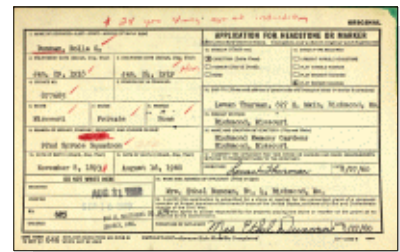

Tombstone Application

Children from this marriage were:

- + 382 M i. **Thomas Allen DUNCAN** [26209] was born on 20 Jul 1922 in Springfield, Greene County, Missouri, died on 6 Feb 1995 in White Marsh, Baltimore, Maryland at age 72, and was buried in Private Services.
  Thomas married **Dorothy Mae THOMSEN** [26628].
- + 383 M ii. **James Gordon DUNCAN** [26210] was born on 14 Jul 1923 in Springfield, Greene County, Missouri and died on 15 Jan 2009 in Payson, Gila County, Arizona at age 85.
  James married **Rachel Lovetta DILL** [26634] (b. 1924, d. 2007) on 11 Nov 1940 in Greene County, Missouri.
- + 384 F iii. **Mary Elsie DUNCAN** [26211] was born on 2 Sep 1924 in Missouri, died on 8 May 2011 in Boise, Ada County, Idaho at age 86, and was buried in Was Cremated.
  Mary married **HAMPTON** [26215].
- + 385 M iv. **Robert Crane DUNCAN** [26212] was born on 17 Jan 1927 in Springfield, Greene County, Missouri, died on 26 Mar 2016 in Wildomar, Riverside County, California at age 89, and was buried on 3 Apr 2016 in Riverside National Cemetery, Riverside, Riverside County, California.
  Robert married **Phyllis Joan LEUE** [26214] (b. 23 May 1927, d. After 26 Mar 2016) on 20 Nov 1949 in Los Angeles County, California.
- + 386 F v. **Nancy Ann DUNCAN** [26213] was born on 21 Dec 1930 in Springfield, Greene County, Missouri, died on 6 Sep 2014 in Menifee, Riverside County, California at age 83, and was buried on 13 Sep 2014 in Services held.
  Nancy married **Anthony "Tony" WALIGORSKI** [26216].