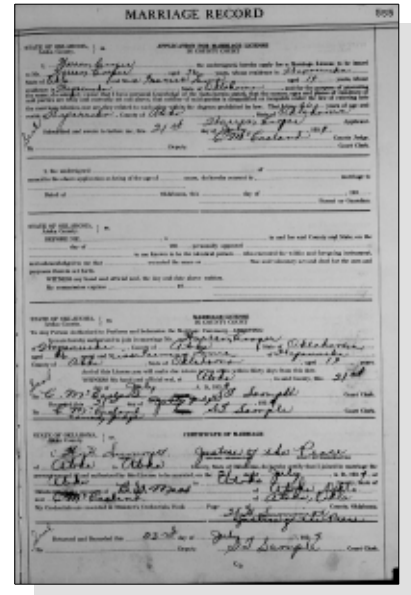

Descendants of Josiah M. CRANE

Gender Female

Luna married **Earnest D. TAYLOR** [13055] between 1923 and 1924 in Per 1930 Census. Earnest was born on 28 Sep 1901 in Texas, died on 1 Apr 1981 in Fannin County, Texas at age 79, and was buried in Gober Cemetery, Gober, Fannin County, Texas. They had no children.

219. Warren COOPER [3266] (*Francis Marion COOPER*³, *Celia Alice CRANE*², *Josiah M.*¹) was born on 6 Apr 1908 in Wister, LaFlore County, Oklahoma, died on 21 Jul 1972 in Ada, Pontotoc County, Oklahoma at age 64, and was buried in Rose Hill Cemetery, Wapanucka, Johnston County, OK.

Warren married **Frances Evelyn LOWE** [8658], daughter of **Samuel LOWE** [8662] and **Loulie McNEAR** [9318], on 21 Jul 1934 in Atoka County, Oklahoma. Frances was born on 22 Dec 1917 in Redwine, Morgan Co, Kentucky, died on 12 Oct 2009 in Colorado Springs, El Paso County, Colorado at age 91, and was buried in Rose Hill Cemetery, Wapanucka, Johnston County, OK.

Marriage

Children from this marriage were:

- + 470 M i. **Jackie Ray COOPER Sr.** [3159] was born on 31 Mar 1936 in Oklahoma, died on 10 Feb 2013 in Colorado Springs, El Paso County, Colorado at age 76, and was buried in Spring Valley Cemetery, Larkspur, Douglas County, Colorado.
  Jackie married **Margaret A. COPELAND** [3278].
  Jackie next married **Jean MOTZ** [9882].
  Jackie next married **Kay THOMPSON** [13184] about 1995 in Colorado Springs, El Paso County, Colorado.
  Jackie next married _____ **TIBBS** [13241].
- + 471 F ii. **Baby Girl COOPER** [3106] was born on 31 Dec 1937, died on 31 Dec 1937, and was buried in Rose Hill Cemetery, Wapanucka, Johnston County, Oklahoma.
- + 472 M iii. **Bobby Warren COOPER** [3113] was born on 1 Apr 1939 in Wapanucka, Johnston County, OK and died before 31 Jan 2013.
  Bobby married **Ellen Lavonia FOWLER** [5317] on 8 Aug 1961 in Clarita, Coal County, OK.
- + 473 F iv. **Patricia Ann COOPER** [3233] was born on 29 Jun 1941 in Wapanucka, Johnston County, OK and died after 31 Jan 2013.
  Patricia married **Lloydean McGHEE** [9237] on 2 Sep 1961 in Elk City, Beckham County, OK.
- + 474 F v. **Katherine Amanda "Kay" COOPER** [3187] was born on 30 Jun 1946 in Wapanucka, Johnston County, OK and died after 31 Jan 2013.
  Katherine married **Scotty HURST** [7467] before 1969.
  Katherine next married **Raymond Eldon OVERTON** [10433] (b. 5 Nov 1938, d. 10 May 2000) on 15