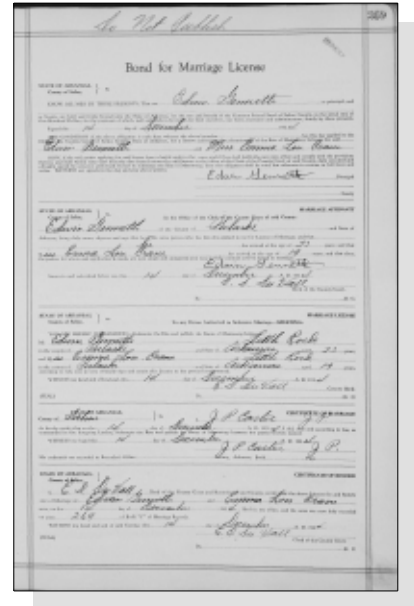

Spouse's Name Emma L Crane

Spouse's Age 54

Spouse's Birth Year (Estimated) 1915

Certificate Number 084150

Affiliate County Code 084

Marriage

Emma L

Arkansas Divorce Index 1923 - 1939