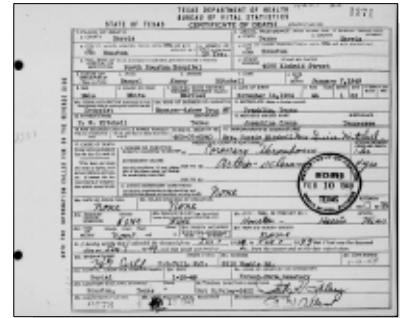

Descendants of Josiah M. CRANE

Fifth Generation (Great Great-Grandchildren)

262. Samuel Abney MITCHELL [26250] (*Josephine CRANE*⁴, *William Granville*³, *John William*², *Josiah M.*¹) was born on 14 Nov 1904 in Franklin, Robertson County, Texas, died on 7 Jan 1949 in Houston, Harris County, Texas at age 44, and was buried on 10 Jan 1949 in Forest Park Cemetery, Houston, Harris County, Texas.

Samuel married **Constance BRADBURY** [26253] on 23 Nov 1927 in Robertson County, Texas.

Death Certificate