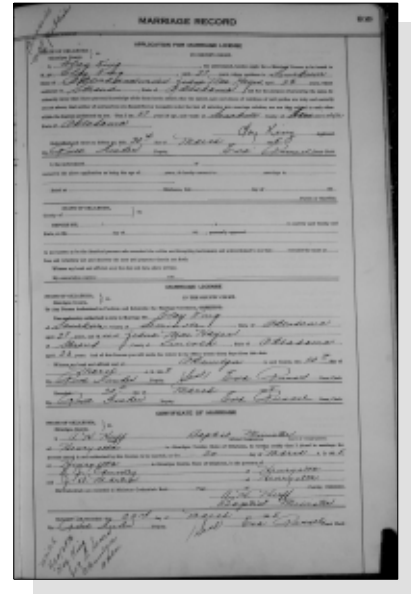

Zedna married **Henry Clay KING** [27712] on 20 Mar 1928 in Henryetta, Okmulgee County, Oklahoma. Henry was born on 3 May 1899 in Cave City, Barren County, Kentucky, died on 24 Sep 1991 in Wichita, Sedgwick County, Kansas at age 92, and was buried in Highland Cemetery, Medicine Lodge, Barber County, Kansas.