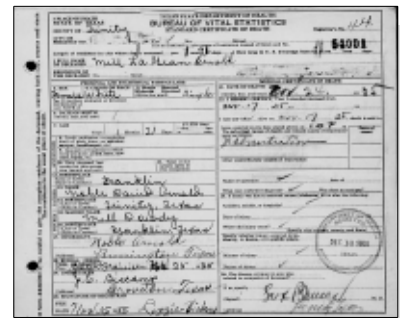

Death Certificate

Mell had a relationship with someone but had no children. They had no children.