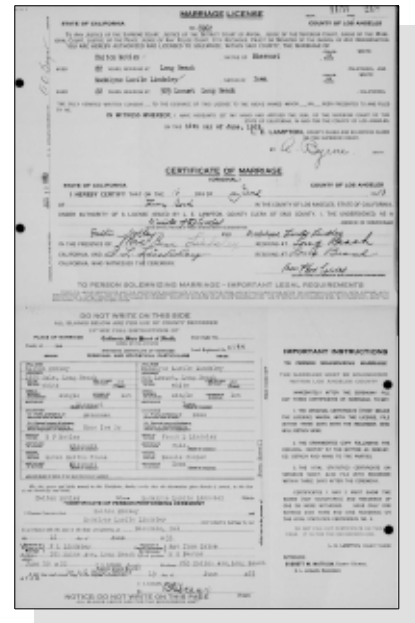

General Notes:

Dalton Mobley
California Death Index 1940 - 1997
Name Dalton Mobley
Event Type Death
Event Date 30 Dec 1970
Event Place Orange, California, United States
Birth Date 06 Aug 1910
Birthplace Missouri
Gender Male

1920 - Bakersfield Ward 1, Kern, California
Ben Mobley Head M 29 Missouri
Mabel Mobley Wife F 27 Kentucky
Dalton Mobley Son M 9 Missouri
Pearl Wooding Niece F 21 Missouri

1930 - Long Beach, Los Angeles, California
Ben F Mobley Head M 40 Missouri
Mabel Mobley Wife F 37 Kentucky
Dalton Mobley Son M 19 Missouri

Marriage