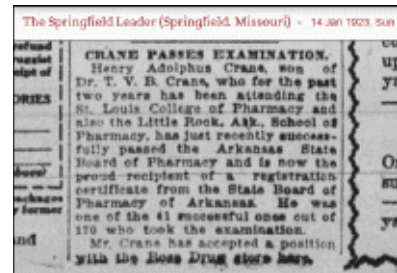

General Notes: There is also a marker with his parents graves in Maple Park Cemetery, Springfield, Missouri/

Pharmacist

Henry married **Anna Belle RICE** [26226] on 12 Dec 1924 in Ashley County, Arkansas. Anna was born in 1903, died on 16 Dec 1984 at age 81, and was buried in Pinewood Memorial Park, Crossett, Ashley County, Arkansas.