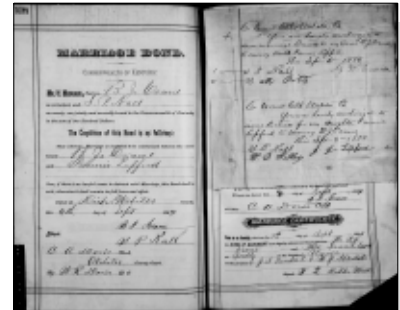

Marriage

Children from this marriage were:

+ 134 M   i. **Herbert Odie CRANE Sr.** [26904] was born on 19 Mar 1886 in Ripley County, Kentucky, died on 24 Jan 1965 in Holcomb, Pemiscott County, Missouri at age 78, and was buried on 29 Jan 1965 in Stanfield Cemetery, Clarkton, Dunklin County, Missouri.

Herbert married **Beulah** [26908]. (b. Abt 1895)

+ 135 F   ii. **Bertha Mabel Berthal CRANE** [26906] was born on 26 Jul 1889 in Missouri, died on 19 Feb 1979 in Santa Ana, Orange County, California at age 89, and was buried in Fairhaven Memorial Park, Santa Ana, Orange County, California.

Bertha married **Benjamin Franklin MOBLEY** [26917] (b. 9 May 1889, d. 21 Jan 1978) on 28 Aug 1909 in Bloomfield, Stoddard County, Missouri.