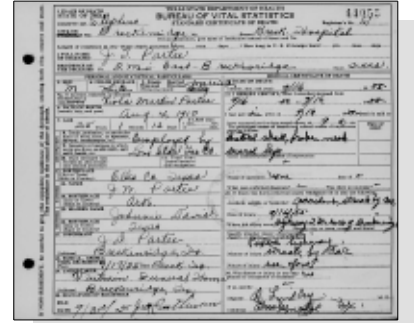

Descendants of Josiah M. CRANE

363. James T. PARTEE [27217] (*John Wesley PARTEE*⁴, *Mary Elizabeth CRANE*³, *Leonard Martin Van Buren*², *Josiah M.*¹) was born on 4 Aug 1910 in Ellis County, Texas, died on 16 Sep 1935 in Breckenridge, Stephens County, Texas at age 25, and was buried on 17 Sep 1935 in Breckenridge Cemetery, Breckenridge, Stephens County, Texas.

General Notes: findagrave:

J.T. Partee was a twin son born August 4, 1910 to parents J.W. Partee (Ark) and Johnnie Davis Partee. On February 12, 1931, he married Viola Bernice Martin in Shackelford County, Texas. Their child Edwin Gene was born in 1932. Mr. Martin died on September 16, 1935 from injuries sustained after being struck by a car on a public highway 2 miles east of Breckenridge. At the time of his death, Mr. Martin was 25, married, lived in Stephens County, and was employed by Lone Star Gas Company. His twin brother J.D. was the informant on the death certificate.

James married **Viola Bernice MARTIN** [27221] on 12 Feb 1931 in Schackelford County, Texas. Viola was born in Calvin, Hughes County, Oklahoma.

Death Certificate