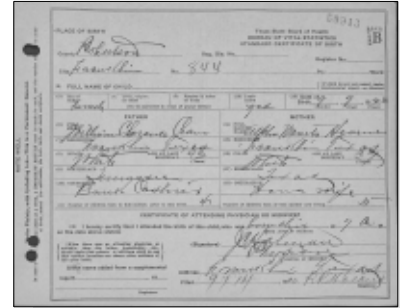

Descendants of Josiah M. CRANE

Sandra married **John WORSSAM** [26858].

269. June CRANE [26256] (*William Clarence*⁴, *William Granville*³, *John William*², *Josiah M.*¹) was born on 9 Sep 1920 in Franklin, Robertson County, Texas.

Birth Certificate