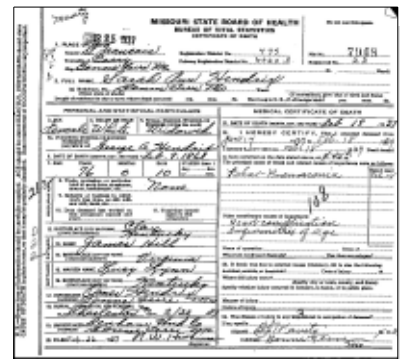

Descendants of Josiah M. CRANE

Martha Mitchell	Self	F	63	North Carolina, United States
Joseph Mitchell	Son	M	24	North Carolina, United States
Sarah Mitchell	Daughter-in-law	F	22	Kentucky, United States
Mollie Mitchell	Granddaughter	F	13	North Carolina, United States
William Mitchell	Grandson	M	0	Kentucky, United States
Bettie Hendrix	Daughter	F	21	North Carolina, United States listed as widow
John Nall	Other	M	29	Kentucky, United States

William married **Betty MITCHELL** [9639] on 23 Nov 1876. Betty was born in 1859. They had no children.

20. George Abijah HENDRIX [6985] (*Mary Eliza CRANE*², *Josiah M.*¹) was born on 29 Jun 1856 in Woodbury, Cannon County, Tennessee, died on 22 Sep 1921 in Meridian, Ada County, Idaho at age 65, and was buried in IOOF Cemetery, Charleston, Mississippi County, Missouri.

George married **Sarah Ann HILL** [7103]. Sarah was born on 9 Feb 1861 in Clay, Webster County, Kentucky, died on 19 Feb 1937 in Perry, St. Francois County, Missouri at age 76, and was buried on 22 Feb 1937 in IOOF Cemetery, Charleston, Mississippi County, Missouri.

Death Certificate

Children from this marriage were:

+ 111 M i. **Omer HENDRIX** [26745] was born on 28 Mar 1881 in Webster County, Kentucky, died on 23 Dec 1952 in Bonne Terre, St. Francois County, Missouri at age 71, and was buried on 26 Dec 1952 in Mount Hope Cemetery Mausoleum, Lemay, St. Louis County, Missouri.

Omer married **Mayme E. COVINGTON** [26747] (b. 1888, d. 1978) in Jun 1910 in St. Francois County, Missouri.

+ 112 F ii. **Mollie Belle HENDRIX** [26746] was born on 1 May 1882 in Clay, Webster County, Kentucky, died on 9 Dec 1965 in Los Angeles, Los Angeles County, California at age 83, and was buried in Rose Hills Memorial Park, Whittier, Los Angeles County, California.

Mollie married **Henry Barber NEAL** [26748] (b. 12 Aug 1878, d. 27 Sep 1946) on 14 Oct 1900 in Stoddard County, Missouri.