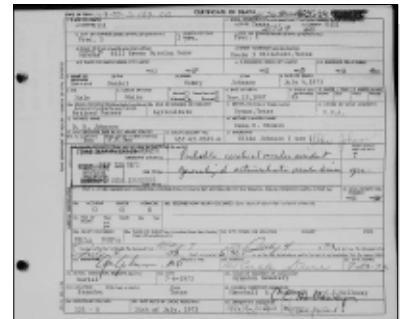

Death Certificate

161. Walter Buird DEATHERAGE [27148] (*Prudence "Vernie" Luvenia CRANE*³, *Leonard Martin Van Buren*², *Josiah M.*¹) was born on 31 Mar 1903 in Ellis County, Texas, died on 15 Nov 1973 in Dallas, Dallas County, Texas at age 70, and was buried on 16 Nov 1973 in Hillcrest Burial Park Cemetery, Waxahachie, Ellis County, Texas.

General Notes:

Texas, County Marriage Index, 1837-1977

Name Walter B Deatherage

Titles and Terms Mr

Event Type Marriage

Event Date 05 Oct 1933

Event Place Ellis, Texas, United States

Spouse's Name Lorena Turns

Spouse's Titles and Terms Miss

Walter married **Lorena Bell TURNS** [27382], daughter of **Dillis G. TURNS** [27598], on 5 Oct 1933 in Ellis County, Texas. Lorena was born on 7 Nov 1913 in Texas, died on 9 Mar 1993 in Navarro County, Texas at age 79, and was buried in Hillcrest Burial Park Cemetery, Waxahachie, Ellis County, Texas.

The child from this marriage was:

- + 381 F i. **Rita Ann DEATHERAGE** [27377] was born on 14 May 1937 in Texas, died on 19 May 1937 in Waxahachie, Ellis County, Texas, and was buried on 20 May 1937 in Frost Cemetery, Frost, Ellis County, Texas.

162. Martin Leonard DEATHERAGE [27145] (*Prudence "Vernie" Luvenia CRANE*³, *Leonard Martin Van Buren*², *Josiah M.*¹) was born on 16 Apr 1905 in Ellis County, Texas, died on 23 Nov 1983 in Dallas County, Texas at age 78, and was buried in Hillcrest Burial Park Cemetery, Waxahachie, Ellis County, Texas.