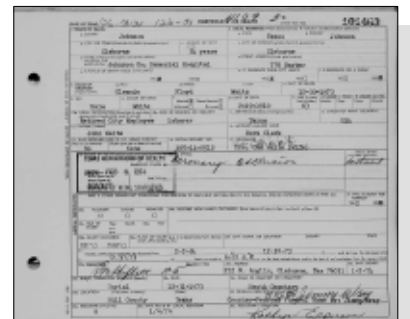

Mother's Name Mattie Partee

Tombstone

Oma married **Clemmie Floyd WAITS** [27224], son of **John Sidney WAITS** [27571] and **Dora Ellen CLARK** [27572]. Clemmie was born on 19 Feb 1910 in Texas, died on 30 Dec 1973 in Cleburne, Johnson County, Texas at age 63, and was buried on 31 Dec 1973 in Heath Cemetery, Huron, Hill County, Texas.