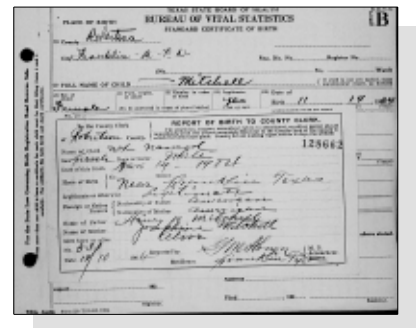

263. Daughter MITCHELL [26251] (*Josephine CRANE*⁴, *William Granville*³, *John William*², *Josiah M.*¹) was born on 14 Nov 1904 in Franklin, Robertson County, Texas and died before 1910.

General Notes: Not with parents in 1910 census

I am wondering if perhaps this is an error and a male and this being Samuel Abney. Not sure.

Birth Certificate

264. Glenn MITCHELL [26233] (*Josephine CRANE*⁴, *William Granville*³, *John William*², *Josiah M.*¹) was born in 1905, died in 1906 at age 1, and was buried in East Boone Prairie Cemetery, Robertson County, Texas.

General Notes: Tombstone reads "Age 14 Month"

265. William Hearne CRANE [26237] (*William Clarence*⁴, *William Granville*³, *John William*², *Josiah M.*¹) was born on 11 Oct 1911 in Franklin, Robertson County, Texas, died on 5 Aug 1961 in Houston, Harris County, Texas at age 49, and was buried on 8 Aug 1961 in Oakland Cemetery, Navasota, Grimes County, Texas.

General Notes: 1940 -					Angleton, Justice Precinct 1, Brazoria, Texas
W H Crane	Head	M	28	Texas	
Catherine Crane	Wife	F	25	Texas	
Camille Crane	Daughter	F	1	Texas	

Marriage date per ancestry tree. Have not found record of marriage.