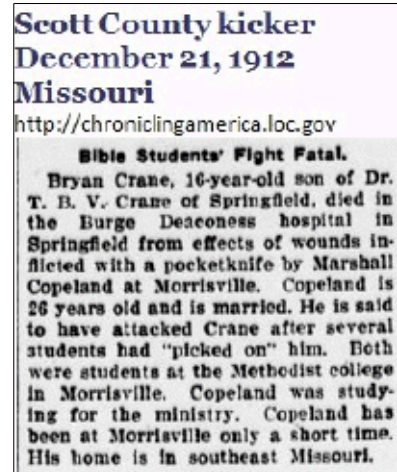

Descendants of Josiah M. CRANE

164. Bryan David CRANE [26206] (*Thomas Van Buren (Dr.)*³, *Allison Woodville*², *Josiah M.*¹) was born on 30 Oct 1896 in Pine, Ripley County, Missouri, died on 3 Dec 1912 in Springfield, Greene County, Missouri at age 16, and was buried on 5 Dec 1912 in Maple Park Cemetery, Springfield, Greene County, Missouri.

Killed in fight