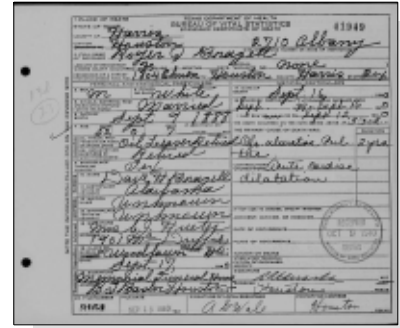

Descendants of Josiah M. CRANE

Roger Q Brazell Jr.   Son   M   13   Texas

1940 - Tract 30, Houston, Justice Precinct 1, Harris, Texas

Roger Q Brazell   Head   M   54   Texas

Georgia Brazell   Wife   F   52   Tennessee

Georgia married **Roger Quincy BRAZELL Sr.** [26252] on 9 Sep 1908 in Robertson County, Tennessee. Roger was born on 9 Sep 1888 in Texas, died on 16 Sep 1940 in Houston, Harris County, Texas at age 52, and was buried on 17 Sep 1940 in Woodlawn Cemetery, Houston, Harris County, Texas.

Death Certificate

Children from this marriage were:

+ 274 F   i. **Inez Florence BRAZELL** [26273] was born about 1909 in Texas.

+ 275 M   ii. **Carl Crane BRAZELL Sr.** [26274] was born on 6 Aug 1911 in Texas and died on 21 Mar 1991 in Harris County, Texas at age 79.

Carl married **Doris Elise TOWERY** [26277]. (b. 15 Sep 1915, d. 27 Aug 1991)

+ 276 M   iii. **Elbert Eugene BRAZELL** [26275] was born on 13 May 1915 in Houston, Harris County, Texas, died on 19 Feb 1960 in Houston, Harris County, Texas at age 44, and was buried on 22 Feb 1960 in Forest Park Cemetery, Houston, Harris County, Texas.

Elbert married **Peggy Camille RAND** [26281].

+ 277 M   iv. **Roger Eskridge BRAZELL Jr.** [26276] was born on 25 Dec 1916 in Texas, died on 26 Feb 1991 in Houston, Harris County, Texas at age 74, and was buried in Woodlawn Cemetery, Houston, Harris County, Texas.

Roger married **Geneva GRAY** [26282].