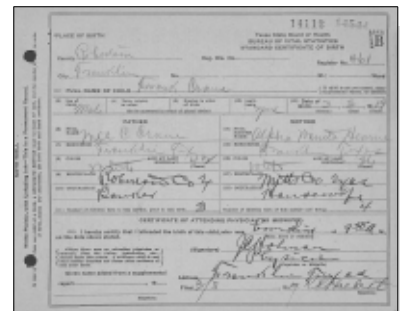

Birth Certificate