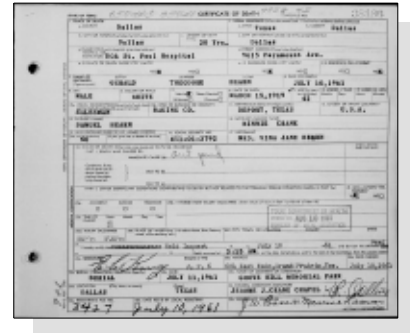

Descendants of Josiah M. CRANE

280. Gerald Theodore HEARN [26298] (*Minnie Louise CRANE*⁴, *Marcus Lafayette*³, *John William*², *Josiah M.*¹) was born on 14 Mar 1919 in Deport, Lamar County, Texas, died on 10 Jul 1961 in Dallas, Dallas County, Texas at age 42, and was buried on 11 Jul 1961 in Grove Hill Memorial Park, Dallas, Dallas County, Texas.

General Notes: Death certificate has birth date as 3/15 Tombstone reads 3/14

Gerald married **Vina Jane McCONNELL** [26299]. Vina was born on 7 Oct 1918 in Texas.

Death Certificate

Children from this marriage were:

+ 567 M i. **Jerry Mac HEARN** [26317] was born on 17 Feb 1949 in Dallas County, Texas.

Jerry married **Kathleen Irene NORRIS** [26322].

+ 568 M ii. **Samuel Michael HEARN** [26316] was born on 10 Apr 1953 in Cooke County, Texas.

Samuel married **Linda Jo LOWEY** [26319] on 23 Feb 1974 in Dallas County, Texas.

+ 569 M iii. **Stephen Dean HEARN** [26318] was born on 31 Jul 1955 in Cooke County, Texas.

281. Cpl. Glen Orville HASSELL [26328] (*Maude Elizabeth CRANE*⁴, *Marcus Lafayette*³, *John William*², *Josiah M.*¹) was born on 5 Sep 1914 in Paris, Lamar County, Texas, died on 19 Jan 2006 in Dallas, Dallas County, Texas at age 91, and was buried on 21 Jan 2006 in Restland Memorial Park, Dallas, Dallas County, Texas.

General Notes: HASSELL, GLEN O., Born September 5, 1914 in Paris, Texas, the son of Glen R. and Maud Elizabeth Hassell. He passed away January 19, 2006. A resident of Dallas since 1931, Mr. Hassell graduated from Highland Park High School. He was employed for forty years with Atlantic Richfield with a 3 year interruption from November 1943 - January 1946 in the European Theater with the 751st Field Artillery Battalion. At retirement, he was purchasing agent for Atlantic Richfield in the Dallas office. Glen was a 50 year Mason of the Washington Lodge. He is survived by his wife, Linda Thompson Hassell. They were married January 24, 1948. Also surviving, two daughters, Elizabeth Tackett and husband Dean of Flower Mound, Texas and Elaine Sather and husband Wayne of Kalispell, Montana; two grandsons, Dean Tackett, Jr., Irving, Texas and Cody Tackett, one granddaughter, Sarah Tackett, both of Flower Mound, and one brother, Rev. Jerre Hassell, North Little Rock, Arkansas. Funeral services 10:00 am, Saturday, January 21, 2006 at Park Cities Baptist Church in Dallas where he had been a member since 1954 and a lifetime Deacon since 1989. Dr. Jack Martin officiating. Burial to follow at Restland Memorial Park. In lieu of flowers, memorials may be sent to Scottish Rite Hospital, Dallas, Texas.

Restland 972-238-7111 restlandfuneralhome.com