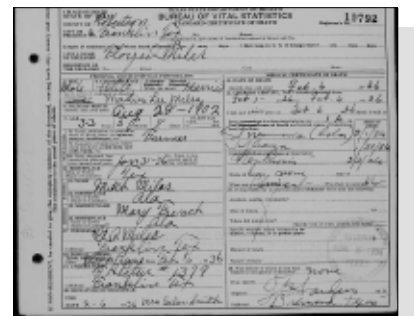

Death Certificate

The child from this marriage was:

- + 556 F i. **Billie Maxine MILES** [26270] was born on 30 Apr 1928 in Franklin, Robertson County, Texas.

272. Mel DOWDY [26260] (*Mary Fay CRANE*⁴, *William Granville*³, *John William*², *Josiah M.*¹) was born on 4 Aug 1910 in Texas and died on 31 Oct 1986 in Harris County, Texas at age 76.

General Notes:
Mel Arnold
Texas Death Index 1964 - 1998
Name Mel Arnold