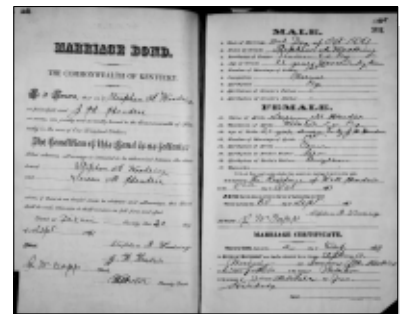

24. Susan Melissa HENDRIX [6990] (*Mary Eliza CRANE*², *Josiah M.*¹) was born on 2 Oct 1860 in Woodbury, Cannon County, Tennessee, died on 2 May 1911 in Missouri at age 50, and was buried in Bardley Cemetery, Bardley, Ripley County, Missouri.

General Notes: 1900 -					Johnson & King Townships, Oregon, Missouri
Steven A Woodring	Head	M	40		Kentucky
Susan Woodring	Wife	F	41		Tennessee
George W Woodring	Son	M	18		Kentucky
William P Woodring	Son	M	15		Missouri
Margaret Woodring	Daughter	F	13		Missouri
James L Woodring	Son	M	11		Missouri
Mary R Woodring	Daughter	F	8		Missouri
Lucy C Woodring	Daughter	F	2		Missouri

1910 -					Ozark, Oregon, Missouri
Steve A Woodring	Head	M	50		Kentucky
Malicia Woodring	Wife	F	50		Tennessee
Marry Woodring	Daughter	F	18		Missouri
Lucia Woodring	Daughter	F	11		Missouri
Peary White	Servant	M	40		Indiana

findagrave:

Mrs. S. A. Woodring died last Monday night. Leaves husband, 2 sons, 2 daughters. Buried at Bardley Prospect News '96 May 12, 1910

--

Susan Melissa Hendrix Woodring was the mother of:

George W., William P., Margaret 'Maggie' (m: Dale) James Lloyd, Mary R. (m: T. Edwards) Henry F., Lucy Cathrine (m: E. Edwards)

Susan married **Stephen Albert WOODRING** [14683] on 2 Oct 1881 in Webster County, Kentucky. Stephen was born on 8 Nov 1859 in Union County, Kentucky, died on 25 Jul 1932 in Corning, Tehama County, California at age 72, and was buried in Sunset Hill Cemetery, Corning, Tehama County, California.

Marriage