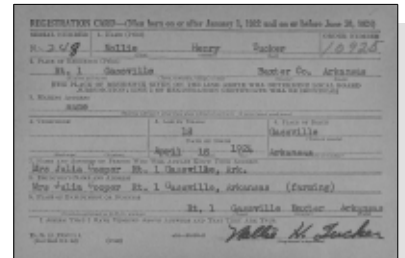

Descendants of Josiah M. CRANE

James married **Iva Gene COVINGTON** [15658], daughter of **Arthur COVINGTON** [15662] and **Jewell Jette LAMB** [15663], on 5 Dec 1946 in Boone County, Arkansas. Iva was born on 4 Jun 1926 in Arkansas, died on 20 Aug 1997 in Jackson County, Missouri at age 71, and was buried in Mound Grove Cemetery, Independence, Jackson County, Missouri.

Children from this marriage were:

+ 776 M i. **Wade Arthur TUCKER** [15659] was born on 12 Jul 1954.

Wade married **Rhonda LASSITER** [15664] (b. 20 Sep 1954) on 6 Apr 1973 in Independence, Jackson County, Missouri.

+ 777 M ii. **James Drew TUCKER** [15660] was born on 1 Mar 1960 in Independence, Jackson County, Missouri.

James next married **Helen LEWIS** [15661] on 31 May 1944 in Boone County, Arkansas.

440. Nollie Henry TUCKER [13519] (*Edna Eunice COOPER*⁴, *James "Jim" Madison COOPER*³, *Celia Alice CRANE*², *Josiah M.*¹) was born on 18 Apr 1924 in Baxter County, Arkansas, died on 22 May 1987 in Yuba City, Sutter County, California at age 63, and was buried in Sierra View Memorial Park, Olivehurst, Yuba County, California.

General Notes: 1940 Census - Baxter County, AR

Julia J Cooper	Head	F	64	Arkansas
Lee D Tucker	Grandson		17	Arkansas
Nollie H Tucker	Grandson	M	16	Arkansas
Ellajean Tucker	Granddaughter	F	12	Arkansa

WW II Card

Nollie H Tucker

United States World War II Army Enlistment Records

Name Nollie H Tucker

Name (Original) TUCKER NOLLIE H

Event Type Military Service

Event Date 06 Nov 1945

Term of Enlistment Enlistment for the Panama Canal Department

Race White

Citizenship Status citizen

Birth Year 1924

Birthplace ARKANSAS

Education Level Grammar school

Civilian Occupation Skilled occupations in manufacture of electrical machinery and accessories, n.e.c.

Marital Status Single, with dependents

Military Rank Technician 4th Grade

Army Branch No branch assignment

Army Component Regular Army (including Officers, Nurses, Warrant Officers, and Enlisted Men)

Source Reference Enlisted Man, Philippine Scout or recall to AD of an enlisted man who had been transferred to the ERC

Serial Number 39417366

Affiliate ARC Identifier 1263923

Box Film Number 14327.3

Nollie Henry Tucker

California Death Index 1940 - 1997

Name Nollie Henry Tucker

Event Type Death

Event Date 22 May 1987

Event Place Yuba, California, United States

Birth Date 18 Apr 1924

Birthplace Arkansas

Gender Male