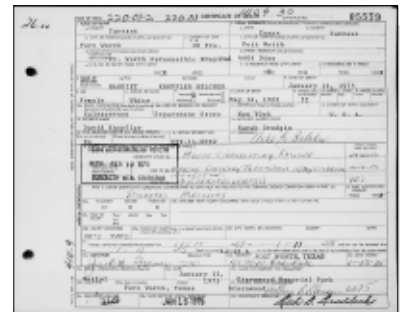

General Notes:

Frances E Williams
United States Social Security Death Index
Age 81
Given Name Frances
Middle Name E
Surname Williams
Birth Date 03 Jan 1915
State Missouri
Last Place of Residence Springfield, Greene, Missouri
Previous Residence Postal Code 65807
Event Date 22 Jun 1996

Obit

Frances married **John Samuel WILLIAMS Jr.** [27592]. John was born on 21 Feb 1913 in Springfield, Greene County, Missouri, died on 17 Apr 1976 in Springfield, Greene County, Missouri at age 63, and was buried in Hazelwood Cemetery, Springfield, Greene County, Missouri.

Children from this marriage were:

- + 393 M i. **Son WILLIAMS** [27639].
- + 394 F ii. **Daughter WILLIAMS** [27640].

170. Arlie Glenn BELCHER [27165] (*Maggie Elizabeth CRANE*³, *Allison Woodville*², *Josiah M.*¹) was born on 20 Oct 1897 in Pine, Ripley County, Missouri, died on 18 Jun 1984 in Austin, Travis County, Texas at age 86, and was buried in Greenwood Memorial Park and Mausoleum, Fort Worth, Tarrant County, Texas.

Arlie married **Harriett KNOEPFLER** [27169], daughter of **David KNOEPFLER** [27429]. Harriett was born on 14 May 1922 in New York, died on 11 Jan 1975 in Fort Worth, Tarrant County, Texas at age 52, and was buried on 13 Jan 1975 in Greenwood Memorial Park and Mausoleum, Fort Worth, Tarrant County, Texas.

Death Certificate

Children from this marriage were:

- + 395 F i. **Carol Lynn BELCHER** [27258] was born about 1951.
  Carol married **Kenneth D. BOOME** [27437] on 30 Jun 1974 in Denton County, Texas.
  Carol next married **Harry BULBROOK** [27259] on 6 Aug 1994 in Tarrant County, Texas.
- + 396 F ii. **Marilynn BELCHER** [27170] was born on 14 Oct 1951 in Little Rock, Pulaski County, Arkansas, died on 7 Feb 2002 in Dallas, Dallas County, Texas at age 50, and was buried on 8 Feb 2002 in Ahavath Sholom Cemetery, Fort Worth, Tarrant County, Texas.
  Marilynn married **FNU CHAVA** [4230].
  Marilynn next married **Raymond Masten CLAY Jr.** [27256]. (b. 2 Oct 1952, d. 7 Oct 1998)