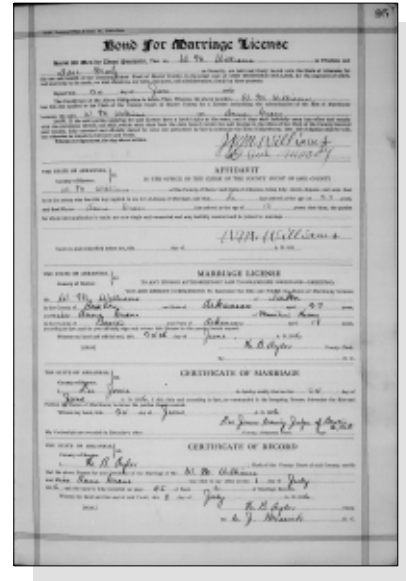

Descendants of Josiah M. CRANE

86. Anna Lougilla CRANE [3488] (*Josiah Bennett*², *Josiah M.*¹) was born on 13 Nov 1898 in Baxter County, Arkansas, died on 1 Jan 1974 in Santa Barbara County, California at age 75, and was buried in Riverview Cemetery District, Brawley, Imperial County, California.

Marriage

General Notes:

Anna L Williams
California Death Index 1940 - 1997
Name Anna L Williams
Event Type Death
Event Date 01 Jan 1974
Event Place Santa Barbara, California, United States
Birth Date 13 Nov 1898
Birthplace Arkansas
Gender Female

1920 - Whitebead, Garvin, Oklahoma
William M Williams Head M 31 Arkansas
Anna Williams Wife F 21 Arkansas
Saurgen Williams Son M 0 Arkansas

1930 - Calipatria, Imperial, California
William M Williams Head M 41 Arkansas
Anna L Williams Wife F 31 Arkansas
James S Williams Son M 11 Arkansas
Mary E Williams Daughter F 9 Oklahoma
Ethel I Williams Daughter F 6 Oklahoma
Fred B Williams Son M 4 California

1940 - Calipatria, Judicial Township 7, Imperial, California
William M Williams Head M 51 Arkansas
Anna L Williams Wife F 41 Arkansas
J Spurgeon Williams Son M 21 Arkansas
Ethel Williams Daughter F 16 Oklahoma
Fred Williams Son M 14 California
Roy Williams Son M 9 California

Anna married **William Monroe WILLIAMS** [14463] on 24 Jun 1916 in Baxter County, Arkansas. William was born on 22 Jan 1889 in Iuka, Izard County, Arkansas, died on 2 Nov 1960 in Imperial County, California at age 71, and was buried in Riverview Cemetery District, Brawley, Imperial County, California.

Children from this marriage were:

- + 257 M i. **James Spurgeon WILLIAMS** [14438] was born on 30 May 1918 in Arkansas, died on 29 Jan 1980 in Imperial County, California at age 61, and was buried in Riverview Cemetery District, Brawley, Imperial County, California.
  James married **Helen GILLES** [5615].
- + 258 F ii. **Mary Edith WILLIAMS** [14429] was born on 9 May 1920 in Oklahoma and died on 13 Aug 1972 in San Diego County, California at age 52.
  Mary married ? **HARPER** [6548].
- + 259 F iii. **Ethel I. WILLIAMS** [14432] was born in 1923 in Oklahoma.
  Ethel married **John Aaron BLANCHARD** [1621]. (b. 5 Mar 1918, d. 23 Dec 2001)
- + 260 M iv. **Frederick B. WILLIAMS** [14433] was born on 8 Feb 1926 in California and died on 24 Jan 1980 in San Diego, San Diego County, California at age 53.