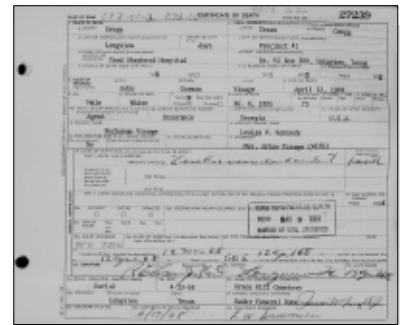

Death Certificate

62. Dr. James Bennett CRANE [3537] (*James Madison Sommerville Dr. ², Josiah M. ¹*) was born on 29 May 1882 in Texas, died on 12 Sep 1936 in Kilgore, Gregg County, Texas at age 54, and was buried on 13 Sep 1936 in Kilgore City Cemetery, Kilgore, Gregg County, Texas.

General Notes:
Texas, County Marriage Index, 1837-1977
Name James Bennett Crane
Event Type Marriage
Event Date 19 Jul 1906
Event Place Rusk, Texas, United States
Spouse's Name Lucy Eskridge Brown