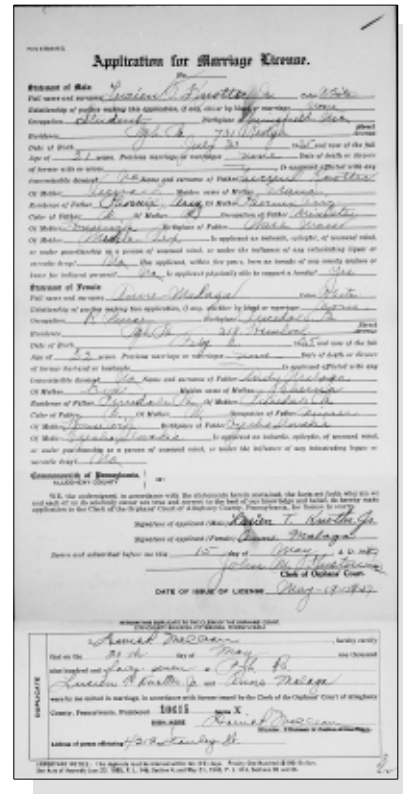

Descendants of Josiah M. CRANE

Lucien married **Anne K. MALAGA** [27447], daughter of **Andy MALAGA** [27452] and **Eva CHERNA** [27453], on 20 May 1947 in Allegheny County, Pennsylvania. Anne was born on 2 Feb 1925 in Pricedale, Westmoreland County, Pennsylvania.

Marriage

Children from this marriage were:

+ 711 M i. **David Gerard KNOTTER** [27443].

David married **Kimberly Ann Herrick** [27444] on 24 Nov 1979 in Potter County, Texas.

+ 712 M ii. **Lucien Theodore KNOTTER III** [27446] was born on 11 Feb 1948.

Lucien married **Julie Marguerite FISCHER** [27448] on 25 May 1984.

390. Elizabeth Lee KNOTTER [27263] (*Verna Lee CRANE*⁴, *George Allison (Rev.)*³, *Allison Woodville*², *Josiah M.*¹) was born about 1928 in Alabama.

Elizabeth married **Sheldon O. CLARK** [27445] on 13 Aug 1949.