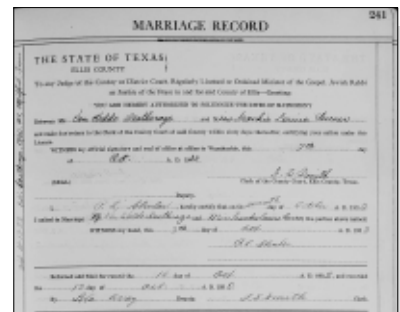

Marriage

General Notes: 1900 -	Justice Precinct 5 (west half), Ellis, Texas
Charles L Deatherage	Head M 30 Arkansas
Prudence L Deatherage	Wife F 30 Missouri
Pearl Deatherage	Daughter F 5 Texas
Vaughn W Deatherage	Son M 2 Texas
Mavis Deatherage	Daughter F 1 Texas

1910 - Justice Precinct 5, Ellis, Texas	
Chattan L Deatherage	Head M 39 Arkansas
Pearl Deatherage	Daughter F 13 Texas
Vaughn W Deatherage	Son M 12 Texas
Mannie Deatherage	Daughter F 10 Texas
Bertha Deatherage	Daughter F 8 Texas
Walter B Deatherage	Son M 7 Texas
Martin L Deatherage	Son M 5 Texas

1920 - Justice Precinct 8, Ellis, Texas	
Challin L Deatheradge	Head M 49 Arkansas
Virgie L Deatheradge	Wife F 26 Texas
Walter R Deatheradge	Son M 22 Texas
Mamie Deatheradge	Daughter F 20 Texas
Bertha Deatheradge	Daughter F 18 Texas
Walter B Deatheradge	Son M 16 Texas
Leonard C Deatheradge	Son M 14 Texas
Bettie R Deatheradge	Daughter F 4 Texas