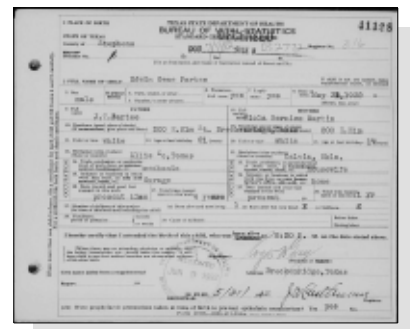

Birth Certificate