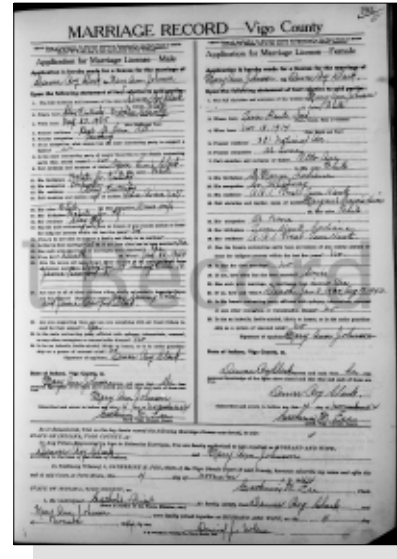

Descendants of Josiah M. CRANE

Denver next married **Mary Elizabeth AWE** [26961], daughter of **Otto AWE** [27043] and **Margaret McCARTHY** [27044], on 4 Nov 1944 in Vigo County, Indiana. Mary was born on 12 Nov 1914 in Terre Haute, Vigo County, Indiana, died on 4 Jun 1988 in Cherokee Village, Sharp County, Arkansas at age 73, and was buried on 7 Jun 1988 in St. Ann Catholic Church Cemetery, Nashville, Washington County, Illinois.

Marriage

Children from this marriage were:

- + 650 F i. **Katherine Ann CLARK** [26962] was born on 23 May 1950 in East St. Louis, St. Clair County, Illinois.
  Katherine married **WALKER** [27047].
- + 651 F ii. **Theresa CLARK** [26964].
  Theresa married **ELLIS** [27049].
- + 652 M iii. **Bob CLARK** [26965].
- + 653 F iv. **Carman CLARK** [26966].
  Carman married **RAPP** [27050].
- + 654 F v. **Margaret Deloris Mary CLARK** [26967].
  Margaret married **BRECHT** [27048].
- + 655 F vi. **Daughter CLARK** [26968].
- + 656 M vii. **Denver Louis CLARK** [26963] was born in 1952 in East St. Louis, St. Clair County, Illinois and died in 1956 in Nashville, Washington County, Illinois at age 4.
- + 657 M viii. **James CLARK** [27045].
- + 658 M ix. **Joseph CLARK** [27046].

336. Eliza Edna CLARK [26949] (*Lena Rivers NALL*⁴, *Margaret "Maggie" Eliza CRANE*³, *George Washington Sr.*², *Josiah M.*¹) was born on 9 Jan 1908 in Webster County, Kentucky and died on 9 Jan 1908 in Webster County, Kentucky.

337. Leemon S. NALL [27052] (*George Washington NALL*⁴, *Margaret "Maggie" Eliza CRANE*³, *George Washington Sr.*², *Josiah M.*¹) was born about 1914 in Kentucky.

338. Lillian D. NALL [27053] (*George Washington NALL*⁴, *Margaret "Maggie" Eliza CRANE*³, *George Washington Sr.*², *Josiah M.*¹) was born about 1923 in Oklahoma.

339. George NALL [27054] (*George Washington NALL*⁴, *Margaret "Maggie" Eliza CRANE*³, *George Washington Sr.*², *Josiah M.*¹) was born about 1934 in Kansas.