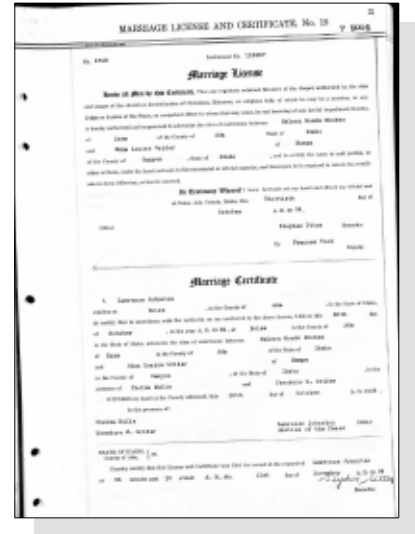

Descendants of Josiah M. CRANE

292. Edna Louise GRIDER [26693] (*Mary Ann HENDRIX⁴, James Henry HENDRIX³, Mary Eliza CRANE², Josiah M. ¹*) was born on 31 Aug 1899 in Oregon County, Missouri, died on 16 Mar 1987 in Tehama, Tehama County, California at age 87, and was buried in Sunset Hill Cemetery, Corning, Tehama County, California.

General Notes:
Edna Louise Rhodes
California Death Index 1940 - 1997
Name Edna Louise Rhodes
Event Type Death
Event Date 16 Mar 1987
Event Place Tehama, California, United States
Birth Date 31 Aug 1899
Birthplace Missouri
Gender Female
Father's Name Grider
Mother's Name Hendrix

Marriage

Edna married **Nelson Woods RHODES** [26697], son of **FRAKES** [26776], on 30 Oct 1924 in Boise, Ada County, Idaho. Nelson was born on 19 Jul 1898 in Corydo, Harrison County, Indiana, died on 10 Jun 1985 in Butte County, California at age 86, and was buried in Sunset Hill Cemetery, Corning, Tehama County, California.

Children from this marriage were:

- + 586 M i. **Donald Gene RHODES** [26698] was born on 10 Oct 1925 in Tehama County, California and died on 16 Nov 1994 in Sacramento, Sacramento County, California at age 69.
  Donald married **Viola Mae WOODWARD** [26700] (b. 28 Oct 1928, d. 27 Oct 2015) on 19 Mar 1949 in Reno, Washoe County, Nevada.
- + 587 F ii. **Gladys Marie RHODES** [26699] was born on 29 Dec 1927 in Corning, Tehama County, California, died on 6 Dec 2009 in Corning, Tehama County, California at age 81, and was buried on 10 Dec 2009 in Sunset Hill Cemetery, Corning, Tehama County, California.
  Gladys married **Floyd Calvin HANKS** [26790] (b. 20 Nov 1927, d. 26 May 2007) before 1947.
  Gladys next married **Thomas Alvin WIEDEL Sr.** [26810] (b. 6 Aug 1930) about 1977.

293. Theodore Merrill GRIDER [26694] (*Mary Ann HENDRIX⁴, James Henry HENDRIX³, Mary Eliza CRANE², Josiah M. ¹*) was born on 15 Jul 1902 in Oregon County, Missouri, died on 9 Dec 1984 in Chico, Butte County, California at age 82, and was buried in Sunset Hill Cemetery, Corning, Tehama County, California.

General Notes:
Theodore Merrill Grider
California Death Index 1940 - 1997
Name Theodore Merrill Grider
Event Type Death
Event Date 09 Dec 1984
Event Place Butte, California, United States
Birth Date 15 Jul 1902
Birthplace Missouri
Gender Male
Mother's Name Hendricks

1930 - Corning, Tehama, California
Theodore M Grider Head M 27 Nebraska age at marriage 27
Florence Grider Wife F 28 North Dakota age at marriage 28