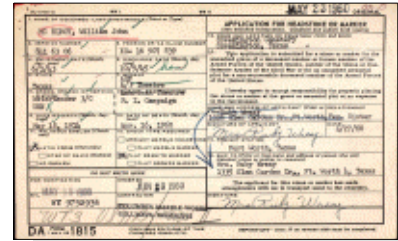

General Notes: Birth Certificate looks to me to say birth year was 1915.
Tombstone appl. and death certificate say 1914

William married **Joyce Lea ANDREWS** [27131]. Joyce was born on 28 Sep 1928 in Fort Worth, Tarrant County, Texas and died on 7 Jan 2003 in Fort Worth, Tarrant County, Texas at age 74.

Children from this marriage were:

+ 672 F i. **Betty Sue McELROY** [27132] was born on 10 Jun 1946 in Fort Worth, Tarrant County, Texas, died on 2 Aug 1980 in White Settlement, Tarrant County, Texas at age 34, and was buried in Azleland Memorial Park and Mausoleum, Reno, Parker County, Texas.

Betty married **Danny Eugene PEEBLES** [27485].

+ 673 F ii. **Charlene Jacqueline McELROY** [27133] was born on 8 Jul 1951 in Fort Worth, Tarrant County, Texas and died on 4 Oct 2009 in Commerce, Hunt County, Texas at age 58.

Charlene married **Clifford L. LONG** [27137] on 22 Jan 1968 in Tarrant County, Texas.

William next married **Clara Christine SMITH** [27134], daughter of **William D. SMITH** [27138]. Clara was born on 26 Jul 1920 in Plainview, Hale County, Texas, died on 16 Jun 2010 in Coeur d'Alene, Kootenai County, Idaho at age 89, and was buried on 1 Jul 2010 in Fort Rosecrans National Cemetery, San Diego, San Diego County, California.

Tombstone Application