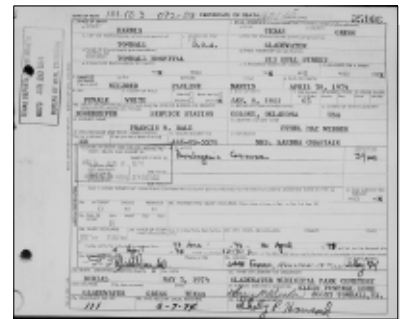

Murel married **Alameda SMITH** [12262] on 21 Oct 1958. Alameda was born on 6 Feb 1941.

The child from this marriage was:

- + 817 M i. **Randy Murial PARTEE** [10561] was born on 3 Apr 1960.
  Randy married **Terry HARRIS** [6586] (b. 4 Feb 1962) on 29 May 1982.
  Randy next married **Lorraine Elizabeth IVENS** [7533] on 1 Sep 1979 in Divorced.

464. Ernest Newton PARTEE [10545] (*Zela Maxine WEBBER*⁴, *Nancy Arminda "Minnie" COOPER*³, *Celia Alice CRANE*², *Josiah M.*¹) was born on 8 Dec 1940.

Ernest married **Josephine BAYLESS** [1222] on 30 Apr 1964. Josephine was born on 4 Dec 1946.

Children from this marriage were:

- + 818 F i. **Stacy Marie Partee - ADOPTED** [585] was born on 18 Jul 1969.
- + 819 M ii. **Steven James Partee - ADOPTED** [586] was born on 17 Aug 1974.
- + 820 F iii. **Lauren Elizabeth PARTEE** [10555] was born on 12 Dec 1984.

465. Mildred Pauline HALE [15692] (*Ethel May WEBBER*⁴, *Mary A. COOPER*³, *Celia Alice CRANE*², *Josiah M.*¹) was born on 8 Jan 1911 in Colony, Washita County, Oklahoma, died on 30 Apr 1974 in Tomball, Harris County, Texas at age 63, and was buried on 3 May 1974 in Gladewater Memorial Park, Gladewater, Upshur County, Texas. The cause of her death was Brochogenic carcinoma.

General Notes: Mildred Martin
Texas, Death Index
Name Mildred Martin
Event Type Death
Event Date 30 Apr 1974
Event Place Harris, Texas
Gender Female
Marital Status Separ/divorced

Death Certificate

Mildred Pauline Martin
Texas, Deaths
Name Mildred Pauline Martin
Event Type Death
Event Date 30 Apr 1974
Event Place Tomball, Harris, Texas, United States
Gender Female
Marital Status Divorced
Birth Date 08 Jan 1911
Birthplace Colony, Oklahoma