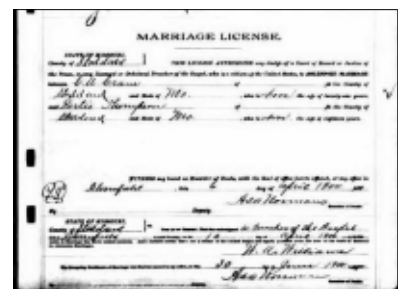

Children from this marriage were:

- + 144 M i. **Ernest W. CRANE** [26510] was born on 21 Jul 1900 in Dexter, Stoddard County, Missouri, died on 18 Oct 1975 in Popular Bluff, Butler County, Missouri at age 75, and was buried in Memorial Gardens Cemetery, Popular Bluff, Butler County, Missouri.
- + 145 M ii. **Allison CRANE** [26521] was born on 26 Jun 1909 in Missouri and died in Aug 1978 in Taney County, Missouri at age 69.

Cicero next married **Goldie F. SINGLETON** [12192] in 1920-1930. Goldie was born in 1910, died in 1998 at age 88, and was buried in Dexter Cemetery, Dexter, Stoddard County, Missouri.

Cicero next married **Bertha "Bertie" THOMPSON** [13176] on 6 Apr 1900 in Stoddard County, Missouri. Bertha was born on 23 Feb 1870, died on 8 Feb 1905 in Dexter, Stoddard County, Missouri at age 34, and was buried in Dexter Cemetery, Dexter, Stoddard County, Missouri.

Marriage