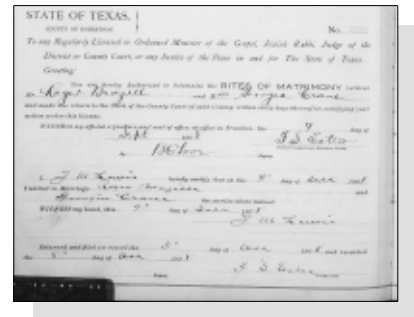

Robert married **Mattie Helen BAXTER** [26871]. (b. 19 Oct 1918, d. 21 Feb 2011)

91. John Henry CRANE [26245] (*William Granville*³, *John William*², *Josiah M.*¹) was born on 28 Mar 1881 in Tullahoma, Coffee County, Tennessee, was christened of Smackover AR in 1950, and died after 13 Mar 1950.

General Notes:

John Henry Crane
Tennessee Births and Christenings 1828 - 1939
Name John Henry Crane
Gender Male
Birth Date 28 Mar 1881
Birthplace Tullahoma, Coffee, Tennessee
Father's Name William Granville Crane
Mother's Name Mary Melvina Cole

92. Ben CRANE [26246] (*William Granville*³, *John William*², *Josiah M.*¹) was born about 1883 in Tennessee, was christened of Ardmore OK in 1950, and died after 13 Mar 1950.

93. Georgia Lee CRANE [26247] (*William Granville*³, *John William*², *Josiah M.*¹) was born on 27 May 1884 in Tullahoma, Coffee County, Tennessee, died on 24 Dec 1975 in Humble, Harris County, Texas at age 91, and was buried on 26 Dec 1975 in Forest Park Lawndale Cemetery, Houston, Harris County, Texas.

General Notes: Tombstone has birth as 1884 TN Birth records has it as 1885

Georgia Lee Crane
Tennessee Births and Christenings 1828 - 1939
Name Georgia Lee Crane
Gender Female
Birth Date 27 May 1885
Birthplace Tullahoma, Coffee, Tennessee
Father's Name William Granville Crane
Mother's Name Mary Cole

Marriage

1910 - Justice Precinct 6, Robertson, Texas

Roger T Brazell	Head	M	22	Texas
Georgia Brazell	Wife	F	24	Tennessee
Inez F Brazell	Daughter	F	1	Texas

1920 - Justice Precinct 1, Harris, Texas

Roger Brazell	Head	M	32	Texas
Georgie Brazell	Wife	F	32	Tennessee
Inez Brazell	Daughter	F	10	Texas
Carl Brazell	Son	M	8	Texas
Eugene Brazell	Son	M	4	Texas
Roger Brazell Jr.	Son	M	3	Texas

1930 - Houston, Harris, Texas

Roger Q Brazell	Head	M	41	Texas
Georgia L Brazell	Wife	F	43	Tennessee
Florence I Brazell	Daughter	F	20	Texas
Carl C Brazell	Son	M	18	Texas
Albert E Brazell	Son	M	14	Texas