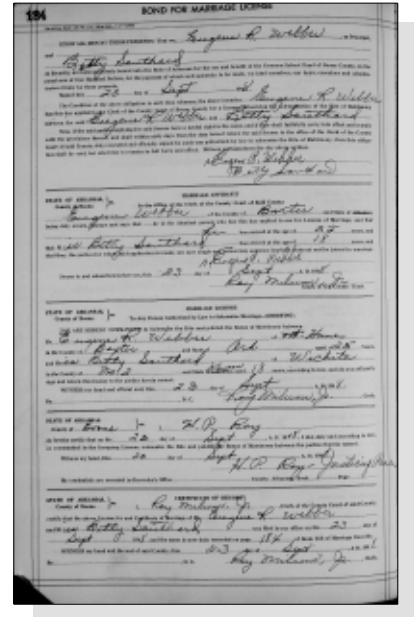

Descendants of Josiah M. CRANE

450. Eugene Roy WEBBER [13946] (*Laura Cordelia WEBBER*⁴, *Nancy Arminda "Minnie" COOPER*³, *Celia Alice CRANE*², *Josiah M.*¹) was born on 16 Apr 1923 in Arkansas and died on 5 Sep 1991 in Arkansas at age 68.

General Notes:

Eugene R Webber
United States Social Security Death Index
Age 68
Given Name Eugene
Middle Name R
Surname Webber
Birth Date 16 Apr 1923
State Arkansas
Event Date 05 Sep 1991

Eugene married **Ida Marie CASEY** [2585] on 24 Jan 1950. Ida was born on 30 Aug 1930 and died on 7 May 1999 in Kellyville, Creek County, Oklahoma at age 68. They had no children.

Eugene next married **Betty SOUTHARD** [12474] on 23 Sep 1948 in Boone County, Arkansas. Betty was born about 1930.

Marriage 1

451. Coy Otto PRESLEY [11019] (*Lillie Gertrude WEBBER*⁴, *Nancy Arminda "Minnie" COOPER*³, *Celia Alice CRANE*², *Josiah M.*¹) was born on 3 Oct 1919 in Mountain Home, Baxter County, Arkansas, died on 21 Dec 2006 in Spokane, Washington at age 87, and was buried in Fairmount Memorial Park, Spokane, Spokane County, Washington.

Coy married **Hazel Lorain BUCHANAN** [2229], daughter of **Marion James Aaron BUCHANAN** [2234] and **Eula Marie CODY** [2939], on 3 Dec 1938 in Gainesville, Ozark County, Missouri. Hazel was born on 15 Aug 1920 in Shady Grove, Baxter County, Arkansas, died on 7 Jan 2006 in Spokane, Washington at age 85, and was buried in Fairmount Memorial Park, Spokane, Spokane County, Washington.

Children from this marriage were:

- + 786 F i. **Carolyn Sue PRESLEY** [11006] was born on 19 Dec 1939 in Mountain Home, Baxter County, Arkansas.
  Carolyn married **Carl Edward SODERSTROM** [12435] (b. 15 Jul 1933, d. 6 Jun 2003) on 17 Sep 1960 in Wenatchee, Chelan County, Washington.
- + 787 M ii. **William David PRESLEY** [11194] was born on 6 Nov 1941.
  William married **Lorraine CHEVALIER** [2692] on 17 Feb 1968 in Seattle, King County, Washington.