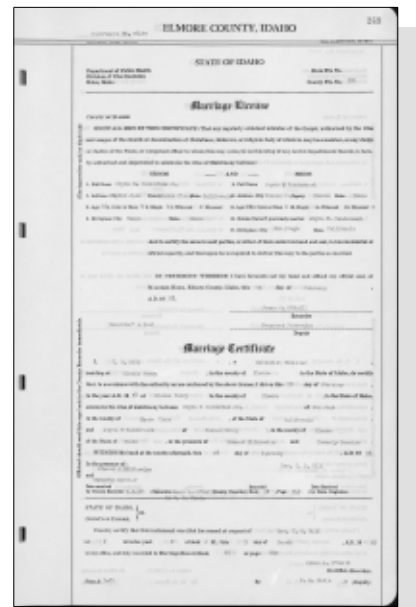

General Notes:

Lois R Anderson
United States Social Security Death Index
Age 65
Given Name Lois
Middle Name R
Surname Anderson
Birth Date 18 May 1932
State Idaho
Last Place of Residence Canyon, Idaho
Previous Residence Postal Code 83686
Event Date 08 Dec 1997

Lois married **Laurie Waldemar ANDERSON** [26735] on 18 Sep 1954 in Lane County, Oregon. Laurie was born on 4 Aug 1923, died on 6 Feb 1999 at age 75, and was buried in Lakeside Memoria Park, Waupaca, Waupaca County, Wisconsin.

596. Clyde Edwin COCKERHAM Jr. [26732] (*Ursula G. Anice CLARY*⁵, *Malissa Holman HENDRIX*⁴, *James Henry HENDRIX*³, *Mary Eliza CRANE*², *Josiah M.*¹) was born on 18 Aug 1934 in Corning, Tehama County, California and died on 25 Dec 1988 in Eagle, Ada County, Idaho at age 54.

General Notes:

Clyde E. Cockerham
Idaho Marriage Index 1947 - 1961
Name Joyce M. Vandermark
Event Type Marriage
Event Date 28 Feb 1958
Event Place Elmore, Idaho, United States
Spouse's Name Clyde E. Cockerham
Certificate Number 00599

Clyde married **Joyce Marie VANDERMARK** [26736], daughter of **Theodore R VANDERMARK** [26830] and **Pauline ROSS** [26831], on 28 Feb 1958 in Glens Ferry, Elmore County, Idaho. Joyce was born on 18 Jul 1939 in San Diego, San Diego County, California, died on 3 Oct 2013 in King Hill, Elmore County, Idaho at age 74, and was buried on 8 Oct 2013 in Glenn Rest Cemetery, Glens Ferry, Elmore County, Idaho.

Oregon, Marriage Indexes, 1906-1924, 1946-2008 for
Lois Cockerham

Marriage

Children from this marriage were:

- + 907 M i. **Mickey COCKERHAM** [26739] was born before 1962.
  Mickey married **Andrea** [26740].
- + 908 F ii. **Paula COCKERHAM** [26741].
  Paula married **Gary** [26742].
- + 909 F iii. **Tanya COCKERHAM** [26743].