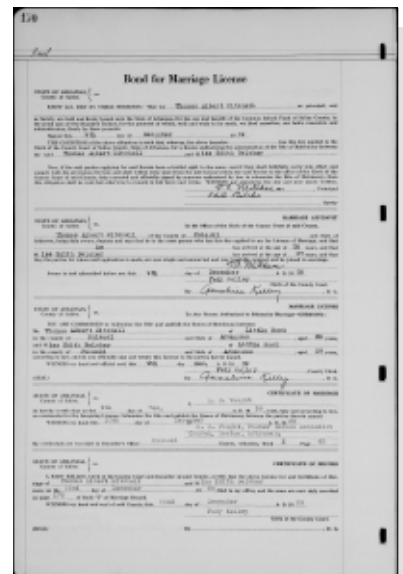

The child from this marriage was:

+ 399 M i. **Charles H. HEATH** [27442] was born about 1929 in Arkansas.

173. Harvard P. BELCHER [27168] (*Maggie Elizabeth CRANE*³, *Allison Woodville*², *Josiah M.*¹) was born on 12 Apr 1909 in Alabama, died on 4 Sep 1990 at age 81, and was buried in Pinecrest Memorial Park and Garden Mausoleum, Alexander, Saline County, Arkansas.

174. Edith Irene BELCHER [27175] (*Maggie Elizabeth CRANE*³, *Allison Woodville*², *Josiah M.*¹) was born on 1 Nov 1911 in Alabama and died on 3 Mar 2004 in Hope, Hempstead County, Arkansas at age 92.

General Notes:
Irene Mitchell
United States Social Security Death Index
Age 93
Given Name Irene
Surname Mitchell
Birth Date 01 Nov 1911
State Illinois
Last Place of Residence Hempstead, Arkansas
Previous Residence Postal Code 71801
Event Date 03 Mar 2004

Edith married **Thomas Albert MITCHELL Jr.** [27176] on 9 Dec 1939 in Saline County, Arkansas. Thomas was born on 13 Dec 1907 in Tennessee and died in Dec 1964 in North Little Rock, Pulaski County, Arkansas at age 57.

Marriage