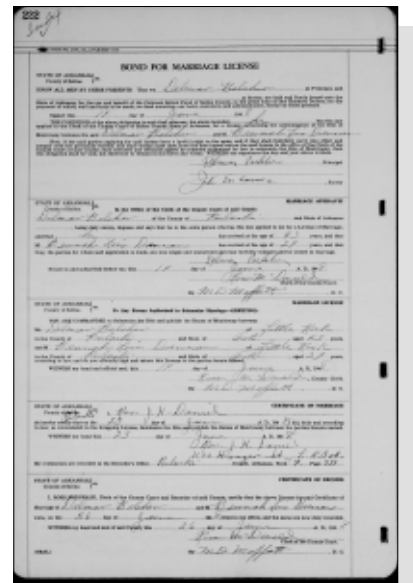

+ 397 M   iii. **Clifford Samuel BELCHER** [27260] was born on 5 Jul 1959 in Tarrant County, Texas and was christened of Ok Ciity in 2002.

Clifford married **Heather Lynn SMITH** [27432] on 12 Feb 1989 in Travis County, Texas.

Arlie next married **Ruby G. COLLYER** [27171]. Ruby was born in Sep 1894 in New York and died in Sep 1968 in Jamaica, Queens County, New York at age 74.

171. Delmar Marvin BELCHER [27166] (*Maggie Elizabeth CRANE*³, *Allison Woodville*², *Josiah M.*¹) was born on 15 Feb 1905 in Missouri and died in Aug 1980 in Alexander, Pulaski County, Arkansas at age 75.

General Notes:

Delmar Belcher

Arkansas Divorce Index 1923 - 1939

Name   Delmar Belcher

Event Type   Divorce

Event Date   16 Apr 1936

Event Place   Pulaski, Arkansas

Spouse's Name   Doris

Volume   18

Court Docket Number 53502

Certificate Number   3465

Delmar married **Helen Doris ALEXANDER** [27172], daughter of **Willie E. ALEXANDER** [27439], on 23 Jun 1923 in Little Rock, Pulaski County, Arkansas. The marriage ended in divorce in Apr 1936. Helen was born on 24 Nov 1902 in Arkansas and died on 19 Mar 1986 in Little Rock, Pulaski County, Arkansas at age 83.

The child from this marriage was:

+ 398 F   i. **Norma C. BELCHER** [27440] was born about 1925 in Arkansas.

Delmar next married **Beunah Lois DRENNAN** [27173] on 23 Jun 1948 in Little Rock, Pulaski County, Arkansas. Beunah was born on 15 Feb 1919 in Reform, Saline County, Arkansas and died on 21 Apr 2004 in Alexander, Pulaski County, Arkansas at age 85.

Marriage