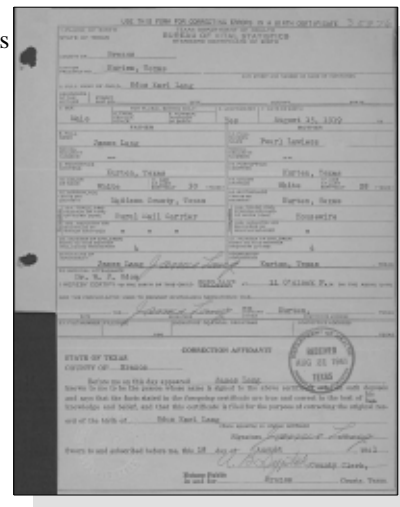

June married **Odis Earl LANG** [26264], son of **James LANG** [26640] and **Pearl LAWLESS** [26641]. Odis was born on 15 Aug 1919 in Kurten, Brazos County, Texas and died on 15 Jul 1981 in Brazos County, Texas at age 61.

Birth Certificate