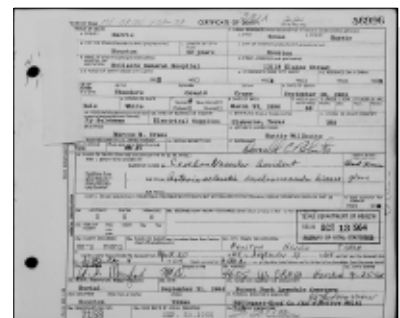

Davis married **Frances Henrietta MAHDAK** [26314]. (b. 19 Mar 1912, d. 8 Mar 1994)

1. + 285 F ii. **Hattie Lee CRANE** [26305] was born on 12 Jun 1918 in Texas, died on 7 Jul 2009 in San Antonio, Bexar County, Texas at age 91, and was buried on 10 Jul 2009 in Austin Memorial Park Cemetery, Austin, Travis County, Texas.

Hattie married **Sam Wells MONTGOMERY** [26306] (b. 23 Mar 1917, d. 7 Jul 2009) on 25 Dec 1938.

102. Theodore Oswald CRANE [26315] (*Marcus Lafayette*³, *John William*², *Josiah M.*¹) was born on 23 Mar 1896 in Cleburne, Johnson County, Texas, died on 18 Sep 1964 in Houston, Harris County, Texas at age 68, and was buried on 21 Sep 1964 in Forest Park Cemetery, Houston, Harris County, Texas.

General Notes:

The Washingtons, Volume 7, Part2: Generation Eleven of the Presidential Brancy by Justin Glenn

Theodore Oswald Crane (born in Cleburne, Johnson County Tex., March 23 1896, a WW I veteran, he married [Dec. 13, 1921] Elizabeth A. Tooke [born in Tex, Nov 15, 1900; died in Houston, Tex., Dec. 18, 1989]. They resided in Houston, Tex., where he was servic3e manager of an automobile company. He died in Houston, Tex., Sept. 18, 1964).

Child:

Annie Louise Crane (born in Harris Co., Tex., Oct. 28, 1930). [W. Flynn, Sheaves, 33; 1930 census Harris Co., Tex. E. D. 207, p. 68B; 1940 census ibid, E.D. 258-256, p. 62B; SSDI; Tex BI,

Death Certificate