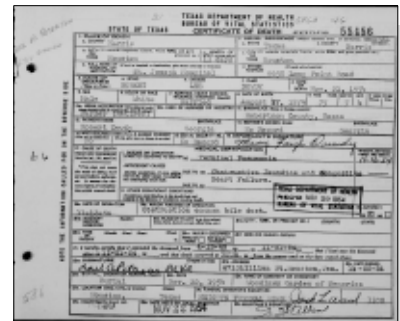

Death Certificate

Children from this marriage were:

- + 271 F i. **Maida Lee DOWDY** [26261] was born on 1 Oct 1907 in Texas, died on 24 May 1999 in Houston, Harris County, Texas at age 91, and was buried in Woodlawn Cemetery, Houston, Harris County, Texas.
  Maida married **John Halden BURNS** [26263]. (b. 13 Sep 1913, d. 20 Oct 1982)
  Maida next married **Floyd Conley MILES** [26269] (b. 28 Aug 1902, d. 6 Feb 1936) on 3 Oct 1925.
- + 272 F ii. **Mel DOWDY** [26260] was born on 4 Aug 1910 in Texas and died on 31 Oct 1986 in Harris County, Texas at age 76.
  Mel married **Nobel David ARNOLD** [26262]. (b. 25 Jul 1909, d. 28 Jul 1985)
- + 273 M iii. **Robert Odell DOWDY** [26259] was born on 14 Nov 1915 in Boone Prairie, Robertson County, Texas,