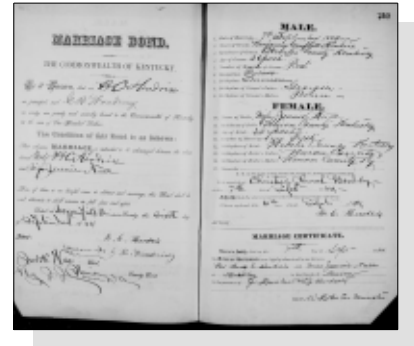

Descendants of Josiah M. CRANE

21. Benjamin Campbell HENDRIX [6982] (*Mary Eliza CRANE*², *Josiah M.*¹) was born on 19 Jun 1858 in Woodbury, Cannon County, Tennessee, died on 4 Apr 1933 in Clay, Webster County, Kentucky at age 74, and was buried on 5 Apr 1933 in Clay, Webster County, Kentucky.

Marriage

General Notes:

Benjamin C. Hendrix
Kentucky Death Records 1911 - 1962
Name Benjamin C. Hendrix
Event Type Death
Event Date 04 Apr 1933
Event Place Clay, Webster, Kentucky, United States
Event Place (Original) Clay, Webster, Kentucky
Gender Male
Father's Name Wm Hendrix
Mother's Name Crane
Spouse's Name Janie Nall Hendrix
Spouse's Gender Female

1880 - Clayville, Webster, Kentucky

James Hendrix	Self	M	28	Tennessee, United States
Lucy Hendrix	Wife	F	25	Kentucky, United States
Mary Hendrix	Daughter	F	6	Kentucky, United States
Rebecka Hendrix	Daughter	F	2	Kentucky, United States
Malissa Hendrix	Daughter	F	2	Kentucky, United States
Ben Hendrix	Son	M	0	Kentucky, United States
Ben Hendrix	Brother	M	21	Tennessee, United States

1900 - Magisterial District 5, Clay (north part), Webster, Kentucky

Ben C Hendrix	Head	M	42	Tennessee
Jane L Hendrix	Wife	F	40	Kentucky
Chloe D Hendrix	Son	M	13	Kentucky
Roy R Hendrix	Son	M	9	Kentucky
Morgan Nall	Father-in-law	M	73	Kentucky

1910 - District 5, Webster, Kentucky

Benjamin C Hendrix	Head	M	51	Tennessee
Janie Hendrix	Wife	F	49	Kentucky
Carrie M Hendrix	Daughter	F	9	Kentucky
Roy Hendrix	Son	M	19	Kentucky
Cordie Hendrix	Daughter-in-law	F	18	Kentucky

1920 - Clay, Webster, Kentucky

Benjamin C Hendrix	Head	M	61	Tennessee
Jane Hendrix	Wife	F	59	Kentucky
Carrie M Hendrix	Daughter	F	18	Kentucky

1930 - Clay, Webster, Kentucky

Benjiman C Hendrix	Head	M	71	Tennessee
Lucinda J Hendrix	Wife	F	69	Kentucky

Benjamin married **Lucinda Jane "Janie" NALL** [9949] on 7 Sep 1884 in Bordley, Union County, Kentucky. Lucinda was born about 1860 in Kentucky and died in 1939 in Webster County, Kentucky about age 79.

Children from this marriage were:

+ 113 F i. **Chloe D. HENDRIX** [26373] was born about 1887 in Kentucky.