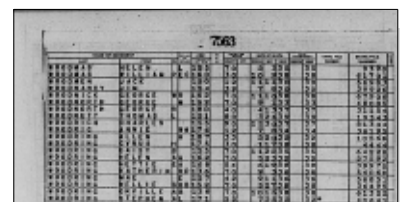

Death Record