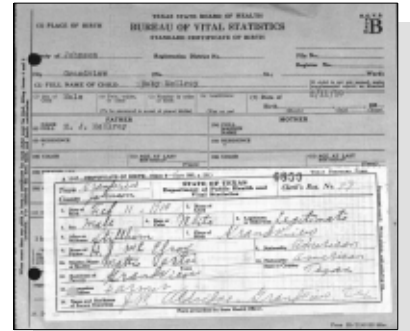

Mother's Name Mattie Partie

Birth Certificate - Stillborn

365. Oma Josie Elizabeth McELROY [27119] (*Mattie Arkansas PARTEE*⁴, *Mary Elizabeth CRANE*³, *Leonard Martin Van Buren*², *Josiah M.*¹) was born on 21 Jan 1912 in Hill County, Texas, died on 9 Oct 1987 in Cleburne, Johnson County, Texas at age 75, and was buried in Heath Cemetery, Huron, Hill County, Texas.