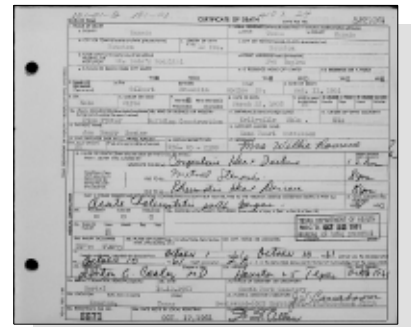

Death Certificate

Children from this marriage were:

+ 501 F   i. **Sandra Kay ROMINE** [11684] was born on 8 Dec 1937 in Gonzales County, Texas.

Sandra married **William Fred WOODS** [27699].

+ 502 M   ii. **Dr. Gilbert Franklin ROMINE Jr.** [11682] was born on 30 Nov 1939 in Kermit, Winkler County,