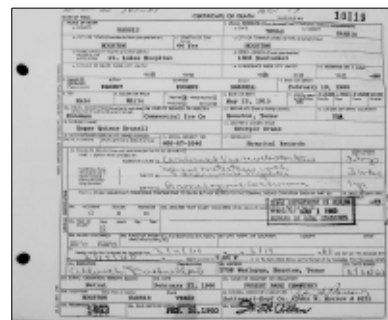

Descendants of Josiah M. CRANE

---

276. Elbert Eugene BRAZELL [26275] (*Georgia Lee CRANE*⁴, *William Granville*³, *John William*², *Josiah M.*¹) was born on 13 May 1915 in Houston, Harris County, Texas, died on 19 Feb 1960 in Houston, Harris County, Texas at age 44, and was buried on 22 Feb 1960 in Forest Park Cemetery, Houston, Harris County, Texas.

Elbert married **Peggy Camille RAND** [26281].

Death Certificate

The child from this marriage was:

+ 562 F i. **Patricia Rand BRAZELL** [26283] was born on 7 Nov 1937 in Harris County, Texas.

Patricia married **Earl Vechal SLEDGE** [26284].

277. Roger Eskridge BRAZELL Jr. [26276] (*Georgia Lee CRANE*⁴, *William Granville*³, *John William*², *Josiah M.*¹) was born on 25 Dec 1916 in Texas, died on 26 Feb 1991 in Houston, Harris County, Texas at age 74, and was buried in Woodlawn Cemetery, Houston, Harris County, Texas.

Roger married **Geneva GRAY** [26282].

Children from this marriage were:

+ 563 M i. **Charles Robert BRAZELL** [26287] was born on 7 Apr 1948 in Harris County, Texas.

+ 564 M ii. **Timothy Gray BRAZELL** [26288] was born on 6 Nov 1949 in Harris County, Texas.

Timothy married **Gloria Jeanne GREER** [26289].

278. Mary Josephine CRANE [26265] (*Archie Raymond*⁴, *William Granville*³, *John William*², *Josiah M.*¹) was born on 23 Jan 1916 in Texas and died in 1998 in Lake Charles, Calcasieu Parish, Louisiana at age 82.

Mary married **W. C. HILL** [26268].