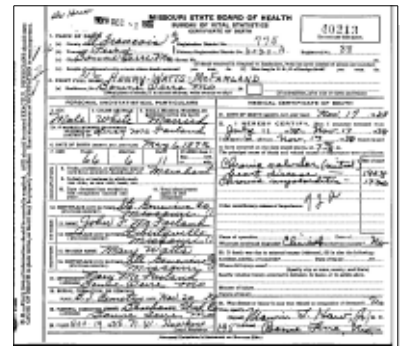

Death Certificate

Children from this marriage were:

- + 323 F i. **Mary A. McFARLAND** [26416] was born about 1915 in Missouri.
- + 324 F ii. **Myra H. McFARLAND** [26417] was born about 1918 in Missouri.