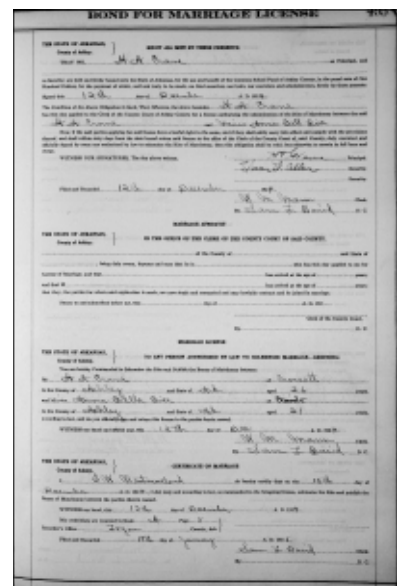

General Notes: There is also a marker with his parents graves in Maple Park Cemetery, Springfield, Missouri/

Pharmacist

Henry married **Anna Belle RICE** [26226] on 12 Dec 1924 in Ashley County, Arkansas. Anna was born in 1903, died on 16 Dec 1984 at age 81, and was buried in Pinewood Memorial Park, Crossett, Ashley County, Arkansas.