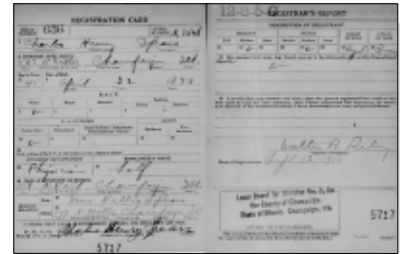

Descendants of Josiah M. CRANE

Event Date 13 Apr 1952
Event Place Los Angeles, California, United States
Birth Date 25 Jul 1893
Birthplace Missouri
Gender Female
Father's Name Crane
Mother's Name Marlin

Marvin married **Dr. Charles Henry SPEARS** [26204]. Charles was born on 22 Apr 1873 in Shelbyville, Shelby County, Illinois and died on 10 Jul 1963 in Champaign, Champaign County, Illinois at age 90.

WW I Cards

Marvin next married **Rolla Carl DUNCAN** [26208] on 26 Jan 1921 in Springfield, Greene County, Missouri. Rolla was born on 8 Nov 1893 in Missouri, died on 16 Aug 1960 at age 66, and was buried in Richmond Memory Gardens, Richmond, Ray County, Missouri.