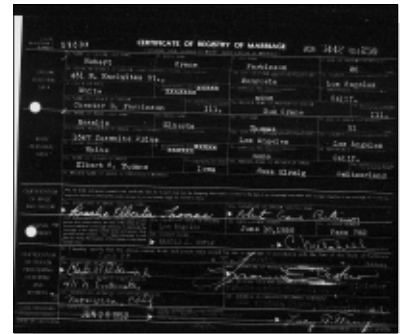

Marriage

Robert married **Rosalie Elberta THOMAS** [26479] on 27 Jun 1950 in Monrovia, Los Angeles County, California. Rosalie was born about 1928.

Children from this marriage were:

- + 637 M i. **Robert Owen PARKINSON** [26480] was born on 16 Feb 1954 in Los Angeles County, California.
- + 638 M ii. **Randall C. PARKINSON** [26481] was born on 14 Feb 1956 in Los Angeles County, California.
- + 639 F iii. **Cynthia S. PARKINSON** [26482] was born on 11 Jun 1959 in Los Angeles County, California.