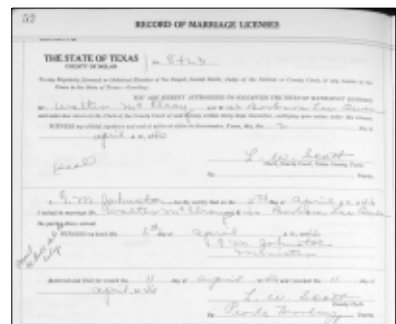

Descendants of Josiah M. CRANE

---

371. James Walter McELROY [27123] (*Mattie Arkansas PARTEE⁴, Mary Elizabeth CRANE³, Leonard Martin Van Buren², Josiah M.¹*) was born on 20 Nov 1924 in Hillsboro, Hill County, Texas and died in Jul 1983 in Roswell, Chaves County, New Mexico at age 58.

James married **Barbara Lee OWENS** [27525] on 5 Apr 1946 in Nolan County, Texas.

Marriage

The child from this marriage was:

+ 681 M i. **Stephen Robert McELROY** [27524] was born on 23 Jan 1950 in Nolan County, Texas.

Stephen married **Toni Marie HUDSON** [27526].

372. Ray Vernon PARTEE [27129] (*Benjamin Franklin PARTEE⁴, Mary Elizabeth CRANE³, Leonard Martin Van Buren², Josiah M.¹*).

Ray married **Margaret Lynn GRAHAM** [27529].