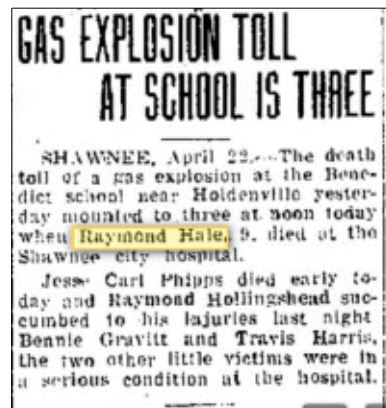

General Notes: shares tombstone with mother

Ada Weekly News in Ada OK 4/29/1926

467. Donald COOPER [3125] (*Guyel C. COOPER⁴, Francis Marion COOPER³, Celia Alice CRANE², Josiah M.¹*).

468. Kenneth COOPER [3189] (*Guyel C. COOPER⁴, Francis Marion COOPER³, Celia Alice CRANE², Josiah M.¹*).