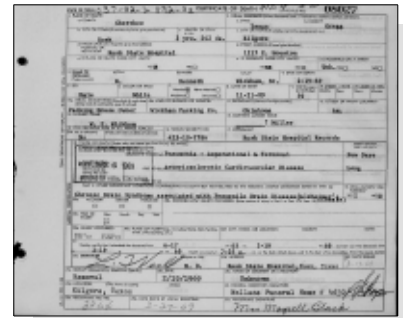

Nannette was named First Lady of Kilgore, 1960. She was a founder of the Kilgore Public Library and a founding member of the Paul Dinkins Chapter of the Daughters of the American Revolution. Mrs. Wickham was a member of the Daughters of the Republic of Texas, National Society of Colonial Dames, Kilgore Garden Club, Kilgore Professional Women's Club and a past PTA President of Kilgore High School.

She is survived by her son, Ken Wickham, Jr. and his wife, Bev of Austin, Texas; two grandsons, Kenneth Wickham, III and his wife, Tami of Montgomery, Texas and Christopher Wickham of Austin; two great-grandsons, James Christopher Wickham and Evan Stockton Wickham; several nieces and nephews.

She was preceded in death by her parents, husband and siblings.

The family will receive friends at Rader Funeral of Kilgore, Thursday evening between four and six p.m.

Memorial contributions may First Presbyterian Church, Post Office Box 1216, Kilgore, Texas 75663

Nanette married **William Kenneth WICKHAM** [14380] on 6 Nov 1935 in Kilgore, Texas. William was born on 29 Nov 1909 in Oklahoma, died on 19 Feb 1969 in Henderson County, Texas at age 59, and was buried on 20 Feb 1969 in Kilgore City Cemetery, Kilgore, Gregg County, Texas.

Death Certificate

The child from this marriage was:

+ 409 M i. **William Kenneth WICKHAM Jr.** [15573] was born on 4 Oct 1942 in Gregg County, Texas.

William married **Beverly Elaine STOCKTON** [15574].