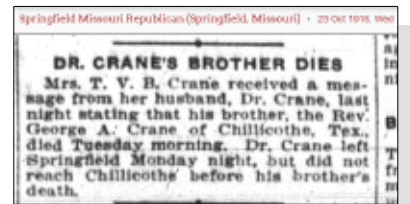

Henry married **Anna Belle RICE** [26226] (b. 1903, d. 16 Dec 1984) on 12 Dec 1924 in Ashley County, Arkansas.

53. Rev. George Allison CRANE [3521] (*Allison Woodville*², *Josiah M.*¹) was born on 1 Feb 1871 in Missouri, died on 22 Oct 1918 in Chillicothe, Hardeman County, Texas at age 47, and was buried on 24 Oct 1918 in Chillicothe Cemetery, Chillicothe, Hardeman County, Texas.

General Notes: Was a Presbyterian minister

1900 - Denison city Ward 4, Grayson, Texas

George A Crane	Head	M	29	Missouri	married 7 yrs
Lula F Crane	Wife	F	22	Missouri	Two kids, one alive
Reva Crane	Daughter	F	2	Missouri	

1910 - Merkel, Taylor, Texas

Gem A Crane	Head	M	39	Missouri	
Lula F Crane	Wife	F	32	Missouri	
Reva Crane	Daughter	F	11	Missouri	
Verna L Crane	Daughter	F	6	Texas	

1920 - Springfield Ward 1, Greene, Missouri

Lula F Crane	Head	F	41	Missouri	
Reva Crane	Daughter	F	21	Missouri	
Verna L Crane	Daughter	F	16	Texas	
George A Crane	Son	M	8	Texas	
Francis E Crane	Daughter	F	4	Texas	

1930 - Springfield, Greene, Missouri

Lula F Crane	Head	F	52	Missouri	
Reva Crane	Daughter	F	31	Missouri	
George A Crane	Son	M	18	Texas	
Francis E Crane	Daughter	F	15	Texas	
Verna Lee Knotter	Daughter	F	26	Texas	
Lucien T Knotter	Son-in-law	M	31	Massachusetts	
Lucien Knotter Jr.	Grandson	M	4	Missouri	
Elizabeth L Knotter	Granddaughter	F	2	Alabama	

1940 - Ward 1, Kennett, Independence Township, Dunklin, Missouri

George A Craine	Head	M	28	Texas	

Death