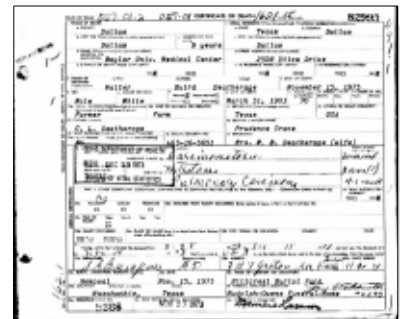

Death Certificate