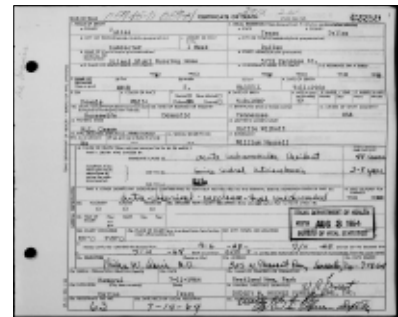

Death Certificate