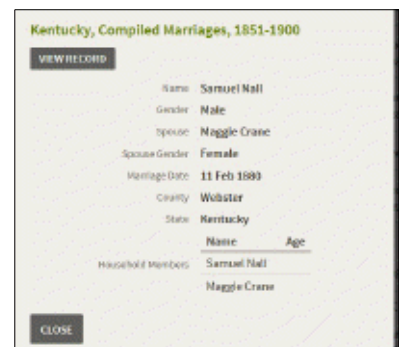

37. **Margaret "Maggie" Eliza CRANE** [3569] (*George Washington Sr.*², *Josiah M.*¹) was born on 30 Jun 1861 in Cape Girardeau, Cape Girardeau County, Missouri, died on 16 Nov 1891 in Bordley, Union County, Kentucky at age 30, and was buried in Pride-Bordley Cemetery, Pride, Union County, Kentucky.

Margaret married **Samuel Penrod NALL** [9951] on 11 Feb 1880 in Webster County, Kentucky. Samuel was born on 5 Nov 1858 in Union County, Kentucky and died on 4 Dec 1943 in Clay, Webster County, Kentucky at age 85.

Marriage