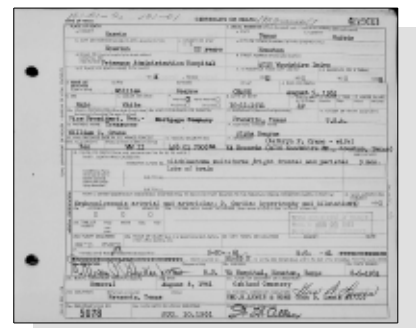

Death Certificate