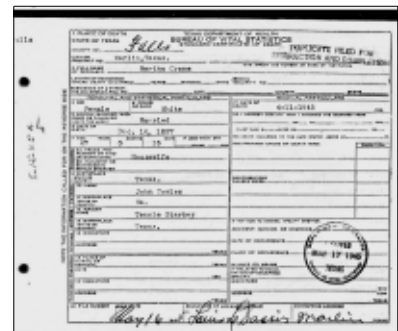

Death Certificate

Children from this marriage were:

- + 278 F i. **Mary Josephine CRANE** [26265] was born on 23 Jan 1916 in Texas and died in 1998 in Lake Charles, Calcasieu Parish, Louisiana at age 82.
  Mary married **W. C. HILL** [26268].
- + 279 F ii. **Beatrice CRANE** [26267] was born on 19 Apr 1919 in Franklin, Robertson County, Texas, died on 4 Jun 1981 in Shreveport, Caddo Parish, Louisiana at age 62, and was buried on 6 Jun 1981 in Forest Park Cemetery, Shreveport, Caddo Parish, Louisiana.
  Beatrice married **Robert Paul RICHBOURG** [26759] (b. 13 Sep 1909, d. 29 Sep 1980) on 15 Nov 1936