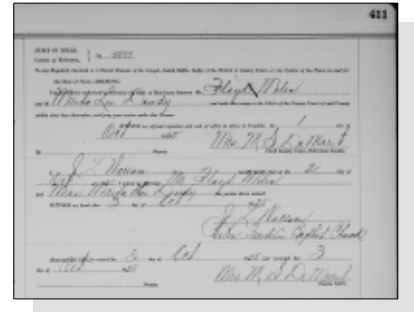

Descendants of Josiah M. CRANE

---

271. Maida Lee DOWDY [26261] (*Mary Fay CRANE*⁴, *William Granville*³, *John William*², *Josiah M.*¹) was born on 1 Oct 1907 in Texas, died on 24 May 1999 in Houston, Harris County, Texas at age 91, and was buried in Woodlawn Cemetery, Houston, Harris County, Texas.

General Notes: 1930 - Precinct 6, Robertson, Texas
Floyd Miles Head M 27 Texas
Madie Lee Miles Wife F 22 Texas
Billie M Miles Son M 1 Texas
Sam Sugart Hired hand M 29 Nebraska

1940 - Tract 4, Houston, Justice Precinct 1, Harris, Texas
Wm S Graff Head M 64 Illinois
Ida May Graff Wife F 60 Illinois
Maida Lee Miles Lodger F 32 Texas listed as widowed

1st Marriage

Maida Lee Burns
Texas Death Index 1964 - 1998
Name Maida Lee Burns
Gender Female
Event Date 24 May 1999
County Harris
Event Place Harris, Texas, United States

Maida married **John Halden BURNS** [26263]. John was born on 13 Sep 1913, died on 20 Oct 1982 in Harris County, Texas at age 69, and was buried in Woodlawn Cemetery, Houston, Harris County, Texas.

Children from this marriage were:

- + 554 F i. **Maida Joan BURNS** [26868] was born on 16 Dec 1946 in Harris County, Georgia.
- + 555 F ii. **Marian Arlene BURNS** [26867] was born on 23 Jul 1952 in Harris County, Texas.

Maida next married **Floyd Conley MILES** [26269], son of **Mitch MILES** [26271] and **Mary FRENCH** [26272], on 3 Oct 1925. Floyd was born on 28 Aug 1902 in Texas, died on 6 Feb 1936 in Franklin, Robertson County, Texas at age 33, and was buried on 6 Feb 1936 in Boon Prairie Cemetery, Franklin, Robertson County, Texas.