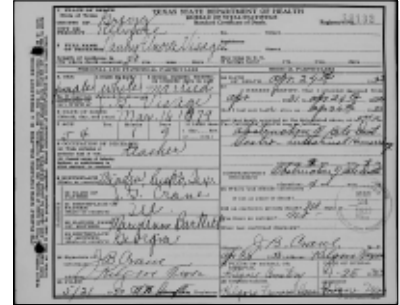

Descendants of Josiah M. CRANE

Celia married **B. A. HODGES** [7193] on 1 May 1893 in No Children. B. was born about 1870 and was buried in Waxahachie Cemetery.

61. Nancy Elnora "Nannie" CRANE [3588] (*James Madison Sommerville Dr. ², Josiah M. ¹*) was born on 16 Mar 1879 in Minden, Rusk County, Texas, died on 24 Apr 1933 in Gregg County, Texas No children at age 54, and was buried on 25 Apr 1933 in Kilgore Cemetery, Kilgore, Gregg County, Texas.

Death Certificate

Nancy married **John Gorman VISAGE** [13651] in Apr 1921 in Rusk County, Texas. John was born on 8 Feb 1895 in Georgia, died on 12 Apr 1968 in Longview, Gregg County, Texas at age 73, and was buried on 13 Apr 1968 in Grace Hill Cemetery, Longview, Gregg County, Texas. They had no children.