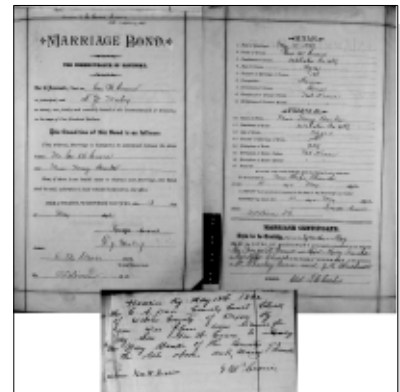

Marriage

1900 -   Magisterial District 5, Clay (north part), Webster, Kentucky

Mary B Crane	Head	F	35	Kentucky
Laura V Crane	Daughter		8	Kentucky
George T Crane	Son	M	1	Kentucky
Meridith H Kelley	Head	M	51	Kentucky
Martha E Kelley	Wife	F	45	Kentucky
Josie B Kelley	Daughter	F	22	Kentucky
Samuel A Kelley	Son	M	19	Kentucky
Dora E Kelley	Daughter	F	17	Kentucky
Daily H Kelley	Son	M	15	Kentucky
Joseph Kelley	Son	M	13	Kentucky
Charlie E Kelley	Son	M	10	Kentucky
Henry A Kelley	Son	M	8	Kentucky
Anna A Kelley	Daughter	F	1	Kentucky

1910 - District 5, Webster, Kentucky

Mary Crane	Head	F	43	Kentucky
Vessie Crane	Daughter	F	17	Kentucky
Bettie Hearin	Boarder	F	39	Kentucky

1920 -   Clay, Webster, Kentucky,