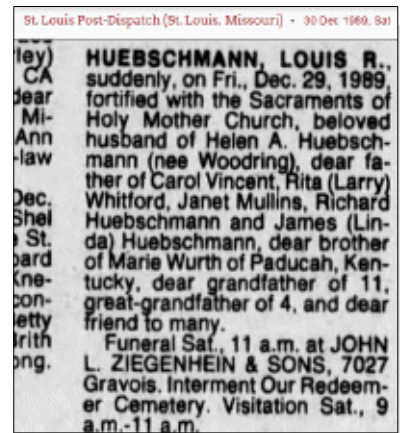

Obit

Children from this marriage were:

- + 620 F i. **Carol HUEBSCHMANN** [26445].
  Carol married **Gerald "Jerry" VINCENT** [26446]. (d. 6 Dec 1988)
  Carol next married **William CARSON Jr.** [26452].
- + 621 F ii. **Rita HUEBSCHMANN** [26447].
  Rita married **Larry WHITFORD** [26448].
- + 622 F iii. **Janel HUEBSCHMANN** [26449].
  Janel married **MULLINS** [26450].
- + 623 M iv. **Richard HUEBSCHMANN** [26451].
- + 624 M v. **James T. "J.T." HUEBSCHMANN** [26440] was born on 29 Apr 1947, died on 4 Dec 1991 at age 44, and was buried on 9 Dec 1991 in Jefferson Barracks National Cemetery, Lemay, St. Louis County, Missouri.
  James married **Linda TINKERBELL** [26441].

315. Guy WOODRING [26430] (*James Lloyd WOODRING*⁴, *Susan Melissa HENDRIX*³, *Mary Eliza CRANE*², *Josiah M.*¹) was born in 1911, died in 1924 at age 13, and was buried in Bardley Cemetery, Bardley, Ripley County, Missouri.

316. James Coy WOODRING [26432] (*James Lloyd WOODRING*⁴, *Susan Melissa HENDRIX*³, *Mary Eliza CRANE*