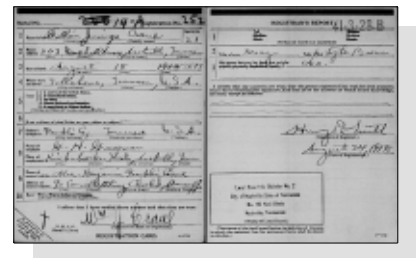

Descendants of Josiah M. CRANE

Children from this marriage were:

- + 287 F   i. **Azalea Dorothy BENNETT** [26358] was born on 23 Oct 1918 in Tennessee, died on 31 Mar 1942 in Nashville, Davidson County, Tennessee at age 23, and was buried on 2 Apr 1942 in Woodlawn Cemetery, Nashville, Davidson County, Tennessee.

Azalea married **Chester Arthur CLINGAN Sr.** [26359] (b. 1916, d. 2 Dec 1975) on 2 Aug 1941 in Nashville, Davidson County, Tennessee.

- + 288 M   ii. **William Crane BENNETT** [26354] was born on 25 Feb 1924 in Tennessee, died on 22 Dec 2011 in Nashville, Davidson County, Tennessee at age 87, and was buried on 27 Dec 2011 in Woodlawn Cemetery, Nashville, Davidson County, Tennessee.

William married **Rowena NORWOOD** [26360] on 22 Jul 1949 in Nashville, Davidson County, Tennessee.

104. William Jennings CRANE [26336] (*Benjamin Franklin (Dr.)*³, *John William*², *Josiah M.*¹) was born on 18 Aug 1897 in Tullahoma, Coffee County, Tennessee.

General Notes: Tennessee, County Marriages, 1790-1950

Name   William Jennings Crane
Event Type   Marriage
Event Date   07 Dec 1922
Event Place   , Davidson, Tennessee, United States
Gender   Male
Age   25
Marital Status   Married
Birth Year (Estimated)   1897
Spouse's Name   Edith Rosalie Harron
Spouse's Gender   Female
Spouse's Age   26
Spouse's Birth Year (Estimated)   1896

WW I

1930 -   Cleveland (Districts 251-500), Cuyahoga, Ohio

William Crane	Head	M	33	Tennessee
Edith Crane	Wife	F	32	Tennessee
William Crane	Son	M	6	Ohio
Benjamin Crane	Son	M	4	Ohio

1940 -   Fairview Village, Fairview Village, Cuyahoga, Ohio

William J Crane	Head	M	42	Tennessee
Edith R Crane	Wife	F	40	Tennessee
William J Crane	Son	M	16	Ohio
Ben H Crane	Son	M	14	Ohio

William Crane
United States Social Security Death Index
Age   68
Given Name   William
Surname   Crane
Birth Date   18 Aug 1897
State   Ohio
Previous Residence Postal Code   33515
Event Date   Oct 1965