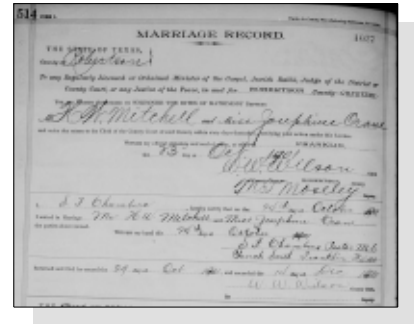

Henry was born on 21 Oct 1875 in Blue Ridge Falls, Collin County, Texas, died on

13 Dec 1912 in Robertson County, Tennessee at age 37, and was buried in East Boone Prairie Cemetery, Robertson County, Texas.