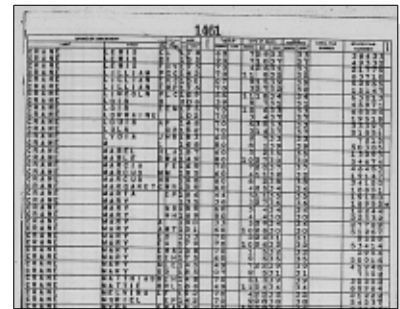

Descendants of Josiah M. CRANE

Spurgeon P Crane	Son	M	16	Arkansas
Lindsey J Crane	Son	M	14	Arkansas
Anna L Crane	Daughter	F	11	Arkansas

1920 - El Centro, Imperial, California

Ernest P Crane	Head	M	28	Arkansas
Muriel Crane	Wife	F	26	Kansas

1930 - Brawley, Imperial, California

Earnest Crane	Head	M	39	Arkansas
Muriel Crane	Wife	F	36	Kansas

1940 - Brawley, Judicial Township 4, Imperial, California

Earnest P Crane	Head	M	49	Arkansas widowed

Ernest married **Muriel CRUTCHFIELD** [3794]. Muriel was born about 1896 and died on 28 Sep 1938 in Los Angeles County, California about age 42. They had no children.

Death Record

84. Phillip Spurgeon CRANE [3599] (*Josiah Bennett*², *Josiah M.*¹)

was born on 25 Jul 1893 in Mountain Home, Baxter County, Arkansas, died on 26 Mar 1956 in Bakersville, Kern County, California at age 62, and was buried on 3 Apr 1956 in Union Cemetery, Bakersfield, Kern County, California.

General Notes: Arkansas Divorce Index, 1923-1939
Name Philip Crane
Event Type Divorce
Event Date 18 Apr 1923
Event Place Baxter, Arkansas
Spouse's Name Flora
Volume 1
Court Docket Number 795