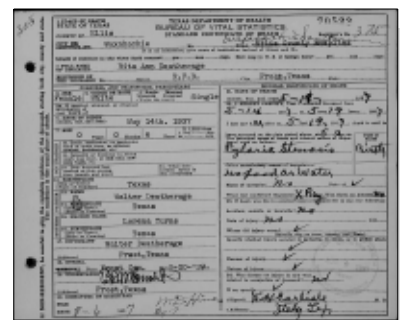

Children from this marriage were:

1. + 701 M i. **William Byron COTTINGAME** [27364] was born on 10 May 1946 in Nueces County, Texas.

1. + 702 F ii. **Terri Lea COTTINGAME** [27363] was born on 30 Sep 1955 in Johnson County, Texas.

Terri married **James Redell BUTLER** [27365] on 25 Jun 1977 in Johnson County, Texas.

381. Rita Ann DEATHERAGE [27377] (*Walter Buird DEATHERAGE*⁴, *Prudence "Vernie" Luvenia CRANE*³, *Leonard Martin Van Buren*², *Josiah M.*¹) was born on 14 May 1937 in Texas, died on 19 May 1937 in Waxahachie, Ellis County, Texas, and was buried on 20 May 1937 in Frost Cemetery, Frost, Ellis County, Texas.

Death Certificate