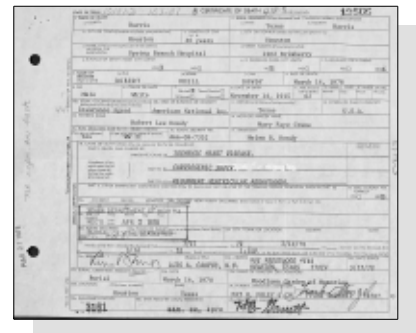

Mel Arnold
United States Social Security Death Index
Age 76
Given Name Mel
Surname Arnold
Birth Date 04 Aug 1910
State Texas
Last Place of Residence Harris, Texas
Previous Residence Postal Code 77375
Event Date Oct 1986

Mel married **Nobel David ARNOLD** [26262], son of **Walter A. ARNOLD** [26869] and **Alice JOPLIN** [26870]. Nobel was born on 25 Jul 1909 in Trinity, Trinity County, Texas, died on 28 Jul 1985 in Beaumont, Jefferson County, Texas at age 76, and was buried in Magnolia Cemetery, Beaumont, Jefferson County, Texas.

Children from this marriage were:

+ 557 F i. **Mell LeJean ARNOLD** [26642] was born on 7 Oct 1935 in Franklin, Robertson County, Texas, died on 24 Nov 1935 in Pennington, Trinity County, Texas, and was buried on 25 Nov 1935 in Boone Prairie Church Cemetery, Robertson County, Texas.

Mell had a relationship with someone but had no children. They had no children.

+ 558 M ii. **Walter Lee ARNOLD** [26643] was born on 22 Jan 1938 in Waller County, Texas, died on 30 May 2014 at age 76, and was buried on 3 Jun 2014.

Walter married **Norma Lynn HEATH** [26645].

273. Robert Odell DOWDY [26259] (*Mary Fay CRANE*⁴, *William Granville*³, *John William*², *Josiah M.*¹) was born on 14 Nov 1915 in Boone Prairie, Robertson County, Texas, died on 14 Mar 1978 in Houston, Harris County, Texas at age 62, and was buried on 16 Mar 1978 in Woodlawn Garden of Memories, Houston, Harris County, Texas.

Death Certificate