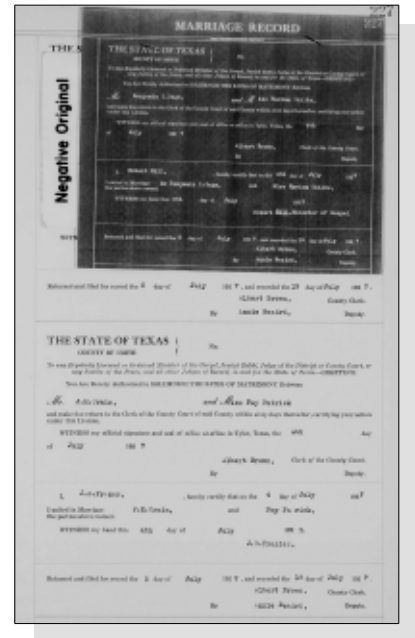

Descendants of Josiah M. CRANE

180. James McMurray CRANE [3539] (*James Bennett (Dr.)*³, *James Madison Sommerville Dr.*², *Josiah M.*¹) was born on 9 Feb 1909 in Smith County, Texas and died on 16 Jun 1990 in Montgomery County, Texas at age 81.

General Notes:

James McMurray Crane
Texas Birth Index 1903 - 1997
Name James McMurray Crane
Event Type Birth
Event Date 09 Feb 1909
Event Place Smith, Texas
Certificate Number 136618

James married **Fay Inez PATRICK** [10590], daughter of ____ **PATRICK** [10589] and ____ [331], on 4 Jul 1927 in Smith County, Texas. Fay was born on 6 Dec 1909 in Bakerville, California and died on 28 Oct 1980 in Montgomery County, Texas at age 70.

Marriage

Children from this marriage were:

- + 406 F i. **Courtney CRANE** [3507] was born on 8 Apr 1942 in Harris Co, Texas TX birth records.
- + 407 M ii. **Joe Bartlett CRANE** [3546] was born on 16 Mar 1946 in Harris Co., Texas TX birth records say 3/11/46, died in Aug 1980 in San Francisco, CA CA death records says birth 3.11.46 at age 34, and was buried in And death 4.22.80.
  Joe married someone.
- + 408 M iii. **Patrick Bennett CRANE** [3595] was born on 19 Feb 1939 in Harris Co, Texas TX birth records.
  Patrick married **Tommie Lee CARPENTER** [2542].

181. Nanette Hodges CRANE [3589] (*James Bennett (Dr.)*³, *James Madison Sommerville Dr.*², *Josiah M.*¹) was born on 11 May 1912 in Kilgore, Gregg County, Texas, died on 26 Feb 2010 in Austin, Travis County, Texas at age 97, and was buried on 5 Mar 2010 in Kilgore City Cemetery, Kilgore, Gregg County, Texas.

General Notes: Services for Mrs. Nannette Crane Wickham, 97, of Austin, formerly of Kilgore will be two p.m. Friday, March 5, 2010, at the First Presbyterian Church of Kilgore with the Reverend Larry Tyler officiating. Burial will follow in Kilgore Cemetery. Mrs. Wickham died Friday, February 26, 2010, in Austin, Texas.

She was born May 11, 1912, Kilgore, Texas to Dr. James Bennett Crane and Lucy Ethridge Brown Crane. Dr. Crane was the only Physician in Kilgore until the East Texas Oil Boom. He was idolized by Nannette and known to her as "Papa." Nannette was a fifth generation Texan who was raised with her three sisters and two brothers. Nannette loved the adventure of school and her favorite past time was reading. Schoolwork was expected to be completed at first by the light of kerosene lamps, then by gasoline lamps, and finally by electricity, when Kilgore had its own electrical power generator. She attended Kilgore Public Schools and Henderson High School. Mrs. Wickham graduated Magna Cum Laude in 1928 from Texas Women's University earning baccalaureate degrees in Math and Chemistry.

Nannette's intent was to continue on to medical school and then join Papa's practice, but the Great Depression did not permit. Then the East Texas oil boom arrived in Kilgore. The town changed literally over a weekend. Dr. Crane built Crane Memorial Hospital to accommodate the accident victims that arrived regularly from the fields. Nannette worked at the hospital as the Hospital administrator.

On November 9, 1935 Nannette Hodges Crane married an Oklahoma Sooner, in the living room of her parents home, named William Kenneth Wickham. Mrs. Wickham was a loving, caring mother in whose home Classical music was