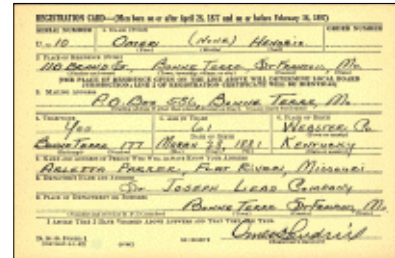

Descendants of Josiah M. CRANE

Gender   Female

111. Omer HENDRIX [26745] (*George Abijah HENDRIX*³, *Mary Eliza CRANE*², *Josiah M.*¹) was born on 28 Mar 1881 in Webster County, Kentucky, died on 23 Dec 1952 in Bonne Terre, St. Francois County, Missouri at age 71, and was buried on 26 Dec 1952 in Mount Hope Cemetery Mausoleum, Lemay, St. Louis County, Missouri.

WW I Card

General Notes: 1910 - Perry, St. Francois, Missouri   Dated April 19, 1910

George R Finger	Head	M	27	Missouri
Minnie F Finger	Wife	F	27	Missouri
Urrick White-Head	Boarder	M	24	Missouri
John R Eves	Boarder	M	22	Missouri
Neil A Phillips	Boarder	M	22	Illinois
Ira D Angell	Boarder	M	27	Michigan
George A Parlsons	Boarder	M	34	Virginia
Chester B Priese	Boarder	M	24	Missouri
George E Thilemius	Boarder	M	25	Missouri
John P Hannon	Boarder	M	19	Missouri
Chester A Malone	Boarder	M	28	Illinois
Omer Hendrix	Boarder	M	24	Missouri
L H Harlow	Boarder	M	19	Missouri
Walter H Whitehead	Boarder	M	25	Missouri

1920 - Perry, St Francois, Missouri

Omer Hendrix	Head	M	38	Kentucky
Mary E Hendrix	Wife	F	31	Missouri

1930 - Perry, St Francois, Missouri, United States

Omer Hendrix	Head	M	45	Kentucky	Married at age 25
Ma* Hendrix	Wife	F	37	Missouri	Married at age 17

1940 - Bonne Terre, Perry Township, St. Francois, Missouri

Omer Hendrynx	Head	M	57	Kentucky
Mayme Hendrynx	Wife	F	51	Missouri