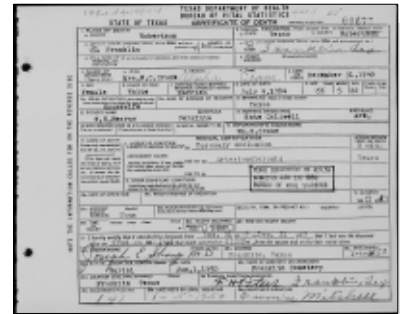

Descendants of Josiah M. CRANE

Bradley Crane	Son	M	11	Texas
M June Crane	Daughter		F 9	Texas
J Ned Crane	Son	M	4	Texas

1940 - Franklin, Justice Precinct 6, Robertson, Texas

W C Crane	Head	M	61	Tennessee
Alpha Crane	Wife	F	56	Texas
Mike Crane	Son	M	23	Texas
Bradley Crane	Son	M	21	Texas
June Crane	Daughter	F	19	Texas
Ned Crane	Son	M	14	Texas

William married **Alpha Juanita HEARNE** [26235], daughter of **William Fletcher HEARNE** [26236], on 28 Dec 1910 in Robertson County, Texas. Alpha was born on 9 Jul 1884 in Grimes County, Texas, died on 31 Dec 1949 in Franklin, Robertson County, Texas at age 65, and was buried on 1 Jan 1950 in Franklin Cemetery, Franklin, Robertson County, Texas.

Death Certificate

Children from this marriage were:

+ 265 M i. **William Hearne CRANE** [26237] was born on 11 Oct 1911 in Franklin, Robertson County, Texas, died on 5 Aug 1961 in Houston, Harris County, Texas at age 49, and was buried on 8 Aug 1961 in Oakland Cemetery, Navasota, Grimes County, Texas.

William married **Kathryn PIERCE** [26238] (b. 16 Dec 1914, d. 13 Jul 1997) on 24 Nov 1937 in Navasota, Grimes County, Texas.

+ 266 M ii. **Capt. Jack CRANE** [26240] was born in 1915 in Zavala County, Texas and died on 17 May 1943 in Lost in sea off coast of Holland. at age 28.

+ 267 M iii. **Mike CRANE** [26241] was born in 1917 in Texas, died on 29 Aug 1941 in Houma, Terrebonne Parish, Louisiana at age 24, and was buried on 31 Aug 1941 in Franklin, Robertson County, Texas.

Mike married **FNU LNU** [26242]. (d. Bef 29 Aug 1941)

+ 268 M iv. **Bradley C. Frank CRANE** [26255] was born on 3 Mar 1919 in Franklin, Robertson County, Texas, died on 20 Apr 1995 in Washington County, Texas at age 76, and was buried in Rest-Ever Memorial Park, Bryan, Brazos County, Texas.

Bradley married **Mildred Lorraine ASHER** [26854]. (b. 29 Jan 1919, d. 11 Mar 2010)

+ 269 F v. **June CRANE** [26256] was born on 9 Sep 1920 in Franklin, Robertson County, Texas.

June married **Odis Earl LANG** [26264]. (b. 15 Aug 1919, d. 15 Jul 1981)

+ 270 M vi. **Jerry Ned CRANE** [26257] was born on 30 Oct 1925 in Texas, died on 30 Jun 2015 at age 89, and was buried in New Baden Cemetery, Robertson County, Texas.

Jerry married **Marilyn Jane LEWIS** [26850] (b. 20 Dec 1926, d. 31 Mar 2016) in Nov 1951.