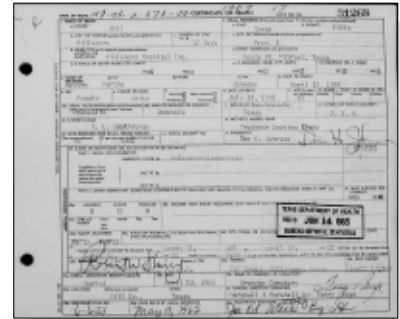

Descendants of Josiah M. CRANE

160. Bertha DEATHERAGE [4218] (*Prudence "Vernie" Luvenia CRANE*³, *Leonard Martin Van Buren*², *Josiah M.*¹) was born on 13 Jul 1901 in Texas, died on 12 Apr 1965 in Hillsboro, Hill County, Texas at age 63, and was buried on 13 Apr 1965 in Brandon Cemetery, Bynum, Hill County, Texas.

General Notes:

Texas, County Marriage Index, 1837-1977

Name D H Johnson

Titles and Terms Mr

Event Type Marriage

Event Date 15 Mar 1934

Event Place Hill, Texas, United States

Spouse's Name Bertha Deatherage

Spouse's Titles and Terms Miss

Bertha married **Daniel Henry JOHNSON** [7718], son of **D. R. JOHNSON** [27378] and **Emma R. HIMMIL** [27379], on 15 Mar 1934 in Hill County, Texas. Daniel was born on 18 Nov 1887 in Bynum, Hill County, Texas, died on 4 Jul 1973 in Hillsboro, Hill County, Texas at age 85, and was buried on 6 Jul 1973 in Brandon Cemetery, Bynum, Hill County, Texas.

Death Certificate