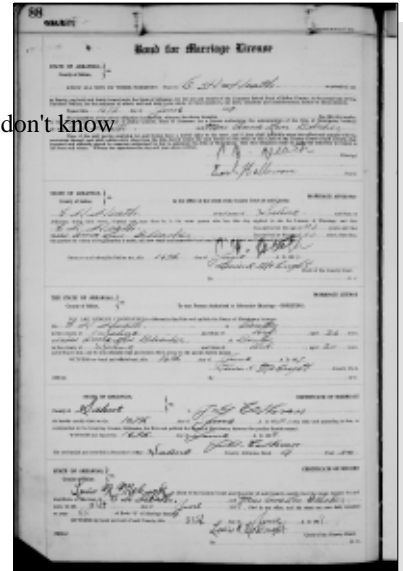

Descendants of Josiah M. CRANE

172. Annie Lou BELCHER [27167] (*Maggie Elizabeth CRANE*³, *Allison Woodville*², *Josiah M.*¹) was born about 1907 in Alabama.

General Notes: 1930 - Little Rock, Pulaski, Arkansas
Anna L Heathy Head F 23 Alabama listed as married don't know
where husband is
Charles H Heathy Son M 1 Arkansas

1940 - can't find

Annie married **C H. HEATH** [27441] on 16 Jun 1927 in Saline County, Arkansas.
C was born about 1901.

Marriage