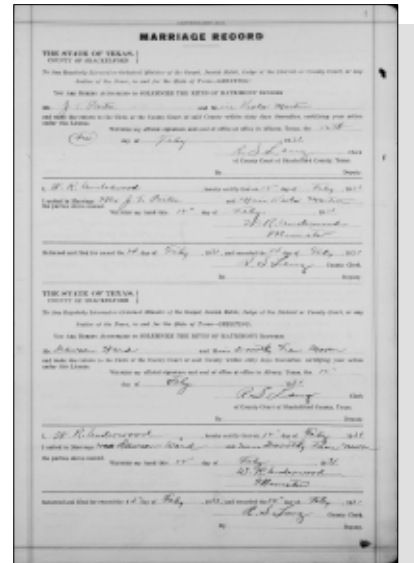

Marriage

The child from this marriage was:

+ 669 M i. **Edwin Gene PARTEE** [27484] was born on 31 May 1932 in Breckenridge, Stephens County, Texas, died on 9 Jul 1982 in Callahan County, Texas at age 50, and was buried in Ross Cemetery, Baird, Callahan County, Texas.