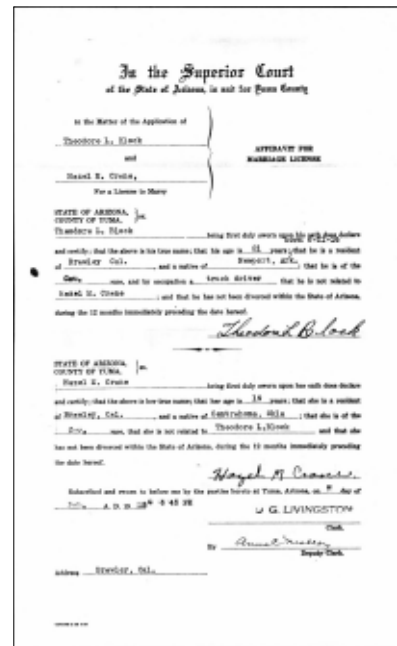

Marriage

Hazel M Block
United States Social Security Death Index
Age   92
Given Name   Hazel
Middle Name   M
Surname   Block
Birth Date   25 May 1919
State   California
Event Date   06 Nov 2011