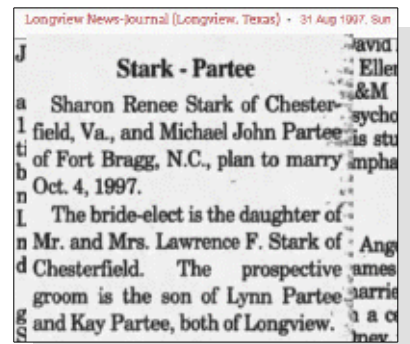

Descendants of Josiah M. CRANE

Texas Birth Index 1903 1997

Name Lewis Franklin Brown
Event Type Birth
Event Date 06 Jul 1961
Event Place Bexar, Texas
Gender Male
Father's Name Edward Lewis Brown
Mother's Name Carol Berneice Partee

686. Evelyn Frazier BROWN [27248] (*Carol Berneice PARTEE*⁵, *Benjamin Franklin PARTEE*⁴, *Mary Elizabeth CRANE*³, *Leonard Martin Van Buren*², *Josiah M.*¹) was born on 21 Jun 1966 in Bexar County, Texas.

General Notes:

Evelyn Frazier Brown
Texas Birth Index 1903 - 1997
Name Evelyn Frazier Brown
Event Type Birth
Event Date 21 Jun 1966
Event Place Bexar, Texas
Gender Female
Father's Name Edward Lewis Brown
Mother's Name Carol Berneice Partee

687. John Michael PARTEE [27237] (*Carlos Lynn PARTEE*⁵, *Benjamin Franklin PARTEE*⁴, *Mary Elizabeth CRANE*³, *Leonard Martin Van Buren*², *Josiah M.*¹) was born on 26 Mar 1970 in Nueces County, Texas.

General Notes:

Michael John Partee
Texas Birth Index 1903 - 1997
Name Michael John Partee
Event Type Birth
Event Date 26 Mar 1970
Event Place Nueces, Texas
Gender Male
Father's Name Carlos Lynn Partee
Mother's Name Doris Kay Butler

John married **Sharon Renee STARK** [27250] on 5 Oct 1997 in Chesterfield, Chesterfield County, Virginia.

Marriage Notes: Engagement article says 10/4 Wedding article says 10/5

Engagement