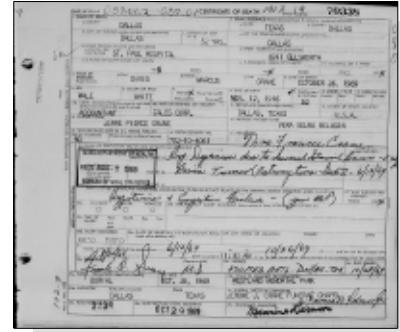

Descendants of Josiah M. CRANE

---

284. Davis Marcus CRANE [26304] (*Jerre Pierce*⁴, *Marcus Lafayette*³, *John William*², *Josiah M.*¹) was born on 12 Nov 1916 in Dallas, Dallas County, Texas, died on 26 Oct 1969 in Dallas, Dallas County, Texas at age 52, and was buried on 28 Oct 1969 in Restland Memorial Park, Dallas, Dallas County, Texas.

Davis married **Frances Henrietta MAHDAK** [26314]. Frances was born on 19 Mar 1912 in Crisp, Ellis County, Texas, died on 8 Mar 1994 in Florence, Florence County, South Carolina at age 81, and was buried in Restland Memorial Park, Dallas, Dallas County, Texas.

Death Certificate

Children from this marriage were:

- + 572 F   i. **Phyllis Ann CRANE** [26333] was born on 22 Apr 1943 in Dallas County, Texas.
- + 573 M   ii. **Davis Marcus CRANE Jr.** [26334] was born on 5 Sep 1945 in Dallas County, Texas.

285. Hattie Lee CRANE [26305] (*Jerre Pierce*⁴, *Marcus Lafayette*³, *John William*², *Josiah M.*¹) was born on 12 Jun 1918 in Texas, died on 7 Jul 2009 in San Antonio, Bexar County, Texas at age 91, and was buried on 10 Jul 2009 in Austin Memorial Park Cemetery, Austin, Travis County, Texas.

General Notes: Sam Wells and Hattie Lee Crane Montgomery, devoted parents and family members, passed away peacefully in San Antonio, Texas on July 7, 2009. Sam Wells and Hattie Lee were united in marriage on Christmas Day 1938, and have been happily married for 70 years. Hattie Lee was born on June 12, 1918 and attended school in Dallas. Sam Wells was born on March 23, 1917 in Emhouse Texas and also attended school in Dallas. They were high school sweethearts. Hattie Lee and Sam Wells moved to Austin in 1938 where they became members of First Baptist Church. Sam Wells became a Deacon, and Hattie Lee was a Sunday School Teacher and a member of the choir and Women's Missionary Group. They were members of the church for more than 65 years. Sam Wells retired as an administrator after 43 years from the Texas Employment Commission now called Texas Workforce Commission. He was an advisor to various public officials including Governor Connelly. He was also an officer of the Sons of the Revolution. Hattie Lee worked as a secretary for more than 30 years with the I.R.S. before her retirement. The couple loved to travel especially to Colorado, Canada, Wyoming, New Mexico, Arizona and many other places where they spent time taking pictures, fishing and enjoying nature. Sam Wells would paint landscapes from the pictures he took on their trips. He also enjoyed gardening and sharing stories of his childhood on the farm. Hattie Lee enjoyed sewing, cooking and spending time with her family. Sam Wells and Hattie Lee are survived by their only son, Thomas W. Montgomery, his wife, Delina; five granddaughters, Laurel, Nicole, Paige, Heather, and Hattie; eleven great-grandchildren; Delina's children, Isabella, Christian and Dominic; Sam's sister Margaret Kulik, her husband, Steve and their children Steven and Ann; Sam Wells' sister-in-law, Theresa Montgomery and her family; Sam Wells' niece, Angelique; Hattie Lee's niece, Phyllis Ann Wedgeworth and nephew, David Crane. They are preceded in death by their parents, brothers and other family members. A visitation will be held from 6:00 - 8:00 p.m., at Cook-Walden Funeral Home on Thursday, July 9, 2009. A Funeral Service will be held at 1:00 p.m., at the funeral home, on Friday, July 10, 2009. Interment to follow at Austin Memorial Park.