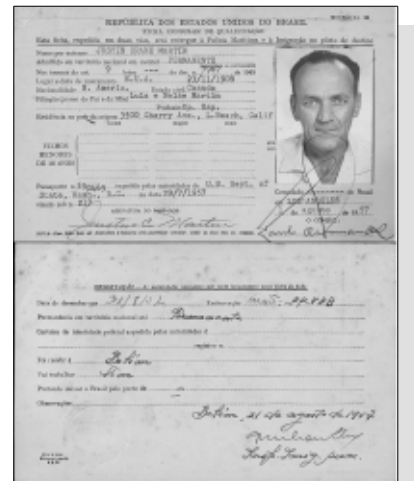

Descendants of Josiah M. CRANE

Event Type   Death
Event Date   06 Jun 1963
Event Place   Orange, California, United States
Birth Date   02 Jan 1907
Birthplace   Missouri
Gender   Male

Chester married **Christine E.** [26524]. Christine was born about 1907 in California.

The child from this marriage was:

+ 360 F   i. **Sharon Lee MARTIN** [26525] was born on 1 Oct 1939 in California.

150. Justin Crane MARTIN [26523] (*Lula Frances CRANE*³, *George Washington Sr.*², *Josiah M.*¹) was born on 23 Nov 1909 in Missouri and died on 14 May 1991 in San Luis Obispo County, California at age 81.

General Notes:

Justin Crane Martin
California Death Index 1940 - 1997
Name   Justin Crane Martin
Event Type   Death
Event Date   14 May 1991
Event Place   San Luis Obispo, California, United States
Birth Date   23 Nov 1909
Birthplace   Missouri
Gender   Male
Mother's Name   Crane

Brazil Immigration

151. John Wesley PARTEE [10550] (*Mary Elizabeth CRANE*³, *Leonard Martin Van Buren*², *Josiah M.*¹) was born on 28 Aug 1888 in Arkansas and died on 15 Mar 1956 in Orange, Orange County, California at age 67.

General Notes:

John Wesley Partee
California Death Index 1940 - 1997
Name   John Wesley Partee
Event Type   Death
Event Date   15 Mar 1956
Event Place   Orange, California, United States
Birth Date   28 Aug 1888
Birthplace   Arkansas
Gender   Male
Father's Name   Partee
Mother's Name   Crane

1900 -   Justice Precinct 1 (all west of Bosque River), Bosque, Texas

John W Partee	Head	M	49	Arkansas
Mary E Partee	Wife	F	40	Tennessee
John W Partee	Son	M	12	Arkansas
Mattie Partee	Daughter	F	6	Arkansas
Thomas J Partee	Son	M	1	Texas
Samuel A Partee	Son	M	16	Arkansas
Albert R Partee	Son	M	15	Arkansas