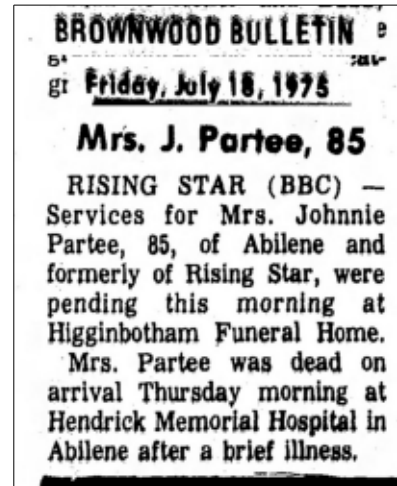

Descendants of Josiah M. CRANE

John married **Johnnie DAVIS** [27214]. Johnnie was born on 12 Feb 1890 in Texas, died on 17 Jul 1975 in Abilene, Taylor County, Texas at age 85, and was buried on 19 Jul 1975 in Rising Star Cemetery, Rising Star, Eastland County, Texas.

Obit short

Children from this marriage were:

- + 361 F i. **Virgie L. PARTEE** [27215] was born about 1909 in Texas and died before 1920.
- + 362 M ii. **John D PARTEE** [27216] was born on 4 Aug 1910 in Ellis County, Texas, died on 3 Mar 1978 at age 67, and was buried in Rising Star Cemetery, Rising Star, Eastland County, Texas.

John married **Katherine Rebecca SANDERS** [27218]. (b. Abt 1916)

- + 363 M iii. **James T. PARTEE** [27217] was born on 4 Aug 1910 in Ellis County, Texas, died on 16 Sep 1935 in Breckenridge, Stephens County, Texas at age 25, and was buried on 17 Sep 1935 in Breckenridge Cemetery, Breckenridge, Stephens County, Texas.

James married **Viola Bernice MARTIN** [27221] on 12 Feb 1931 in Schackelford County, Texas.

152. Virgie PARTEE [10572] (*Mary Elizabeth CRANE*³, *Leonard Martin Van Buren*², *Josiah M.*¹) was born on 6 Sep 1892 and died on 6 Sep 1892.

153. Mattie Arkansas PARTEE [10558] (*Mary Elizabeth CRANE*³, *Leonard Martin Van Buren*², *Josiah M.*¹) was born on 25 Feb 1894 in Mountain Home, Baxter County, Arkansas and died on 16 Oct 1980 in Dexter, Chaves County, New Mexico at age 86.

General Notes: 1920 -		Justice Precinct 6, Hill, Texas			
Hamer J Mcelroy	Head	M	33	Texas	
Mattie Mcelroy	Wife	F	25	Arkansas	
Oma Mcelroy	Daughter	F	6	Texas	
Wilmer J Mcelroy	Son	M	4	Texas	
Ruby L Mcelroy	Daughter	F	2	Texas	
1930 - Precinct 1, Hill, Texas					
Homer J Mcelroy	Head	M	45	Texas	
Mattie Mcelroy	Wife	F	35	Arkansas	
Wilma Mcelroy	Son	M	14	Texas	
Ruby Mcelroy	Daughter	F	12	Texas	
Kathrine Mcelroy	Daughter	F	8	Texas	
Walter Mcelroy	Son	M	5	Texas	
Thomas J Partee	Brother-in-law	M	30	Arkansas	
Mary Partee	Mother-in-law	F	70	Missouri