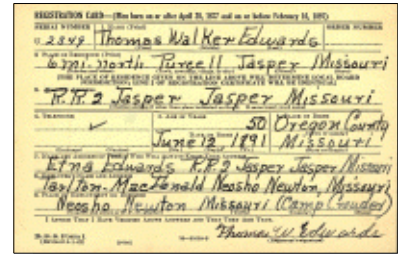

Descendants of Josiah M. CRANE

Mary married **Thomas Walker EDWARDS** [26424]. Thomas was born on 12 Jun 1891 in Oregon County, Missouri and died in Jul 1978 in Purcell, Jasper County, Missouri at age 87.

WW II Card

Children from this marriage were:

- + 318 F i. **Hazel Katherine EDWARDS** [26459] was born on 19 Jun 1911 in Missouri and died on 26 Jan 1989 in Palermo, Butte County, California at age 77.

Hazel married **ROBERTS** [26752].

- + 319 F ii. **Ethel Leona EDWARDS** [26435] was born on 10 Mar 1913 in Oregon County, Missouri, died on 2 Apr 1914 in Johnson, Oregon County, Missouri at age 1, and was buried on 3 Apr 1914 in Bardley Cemetery, Bardley, Ripley County, Missouri.

Ethel had a relationship with someone but had no children. They had no children.

122. Lucy Catherine WOODRING [26423] (*Susan Melissa HENDRIX*³, *Mary Eliza CRANE*², *Josiah M.*¹) was born on 1 Jul 1898 in Bardley, Ripley County, Missouri and died on 15 Jan 1919 in Riverton, Fremont County, Wyoming at age 20.

Lucy married **Elbert Alonzo EDWARDS** [26426]. Elbert was born on 10 Jul 1883 in Bennett, Ripley County, Missouri and died on 23 May 1975 in West Plains, Howell County, Missouri at age 91.

Children from this marriage were:

- + 320 F i. **Ruby EDWARDS** [26984] was born before 1917 and died before 1917.
- + 321 M ii. **Carl E. EDWARDS** [26985] was born on 1 Aug 1917 and died on 20 Sep 1980 in Purcell, Jasper County, Missouri at age 63.

Carl married **FNU LNU** [26987].

Carl next married **FNU LNU** [26989].

- + 322 M iii. **Lloyd George EDWARDS** [26986] was born on 11 Jan 1919 in Riverton, Fremont County, Wyoming, died on 10 Jun 1985 in Barstow, San Bernardino, California at age 66, and was buried in Ozark Memorial Park Cemetery, Joplin, Jasper County, Missouri.

Lloyd married **Eloise D. WINANS** [26991] on 14 Mar 1942 in Joplin, Jasper County, Missouri.