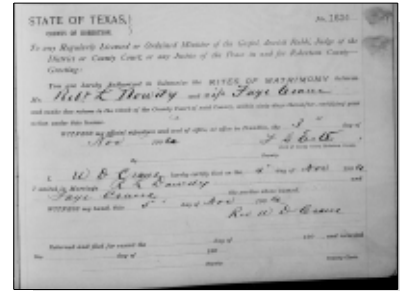

Descendants of Josiah M. CRANE

90. Mary Fay CRANE [26244] (*William Granville*³, *John William*², *Josiah M.*¹) was born on 6 Dec 1879 in Tennessee, died on 25 Jun 1962 in Houston, Harris County, Texas at age 82, and was buried on 27 Jun 1962 in Woodlawn Garden of Memories, Houston, Harris County, Texas.

Marriage

General Notes: 1910 - Justice Precinct 6, Robertson, Texas
Lee Dowdy Head M 31 Texas
Faye Dowdy Wife F 31 Tennessee
Madie L Dowdy Daughter F 2 Texas

1920 - Hayes, Robertson, Texas
Robert Lee Dowdy Head M 40 Texas
Faye Dowdy Wife F 41 Tennessee
Maglaia Dowdy Daughter F 12 Texas
Nell Dowdy Daughter F 9 Texas Looks like Mese to me not Nell
Robert Odelle Dowdy Son M 4 Texas

1930 - Precinct 6, Robertson, Texas
Robert L Dowdy Head M 50 Texas
Mary F Dowdy Wife F 51 Tennessee
Mell Dowdy Daughter F 19 Texas
Robert O Dowdy Son M 14 Texas
Josephine Mitchell Sister F 56 Tennessee

1940 - Justice Precinct 6, Robertson, Texas
R L Dowdy Head M 61 Texas
Faye Dowdy Wife F 61 Tennessee
Josephine Mitchell Sister-in-law F 67 Tennessee

Mary married **Robert Lee DOWDY** [26258] on 6 Nov 1906 in Robertson County, Texas. Robert was born on 17 Aug 1879 in Robertson County, Texas, died on 21 Nov 1954 in Houston, Harris County, Texas at age 75, and was buried on 22 Nov 1954 in Woodlawn Garden of Memories, Houston, Harris County, Texas.