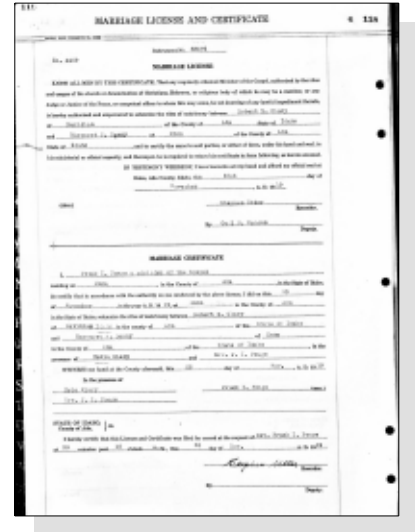

Descendants of Josiah M. CRANE

296. Robert Dewey CLARY [26660] (*Malissa Holman HENDRIX*⁴, *James Henry HENDRIX*³, *Mary Eliza CRANE*², *Josiah M.*¹) was born on 31 May 1898 in Missouri, died on 29 Jun 1972 in Tehama County, California at age 74, and was buried in Sunset Hill Cemetery, Corning, Tehama County, California.

General Notes:

Robert D Clary
California Death Index 1940 - 1997
Name Robert D Clary
Event Type Death
Event Date 29 Jun 1972
Event Place Tehama, California, United States
Birth Date 31 May 1898
Birthplace Missouri
Gender Male

Robert married **Florence Margaret DENNEY** [26707] on 23 Nov 1919 in Kuna, Ada County, Idaho. Florence was born on 24 Jul 1898 in Stone County, Missouri, died on 6 May 1990 in Tehama County, California at age 91, and was buried in Sunset Hill Cemetery, Corning, Tehama County, California.

Marriage

Children from this marriage were:

- + 590 M i. **Daniel Marion CLARY** [26708] was born on 7 Sep 1920 in Meridian, Ada County, Idaho, died on 11 Sep 2011 in Crescent City, Del Norte County, California at age 91, and was buried on 23 Sep 2011 in Service held.
  Daniel married **Leola H. FREEMAN** [26711] (b. 1920, d. After 11 Sep 2011) on 17 May 1947 in Corning, Tehama County, California.
- + 591 M ii. **Maurice Neal CLARY** [26709] was born on 26 Sep 1922 in Meridian, Ada County, Idaho, died on 7 Dec 1996 in Corning, Tehama County, California at age 74, and was buried in Sunset Hill Cemetery, Corning, Tehama County, California.
  Maurice married **Edna Marie TUNISON** [26712]. (b. 21 Jul 1923, d. 8 Dec 1993)
- + 592 F iii. **Doris Erla CLARY** [26710] was born on 21 Sep 1927 in Corning, Tehama County, California, died on 6 May 2015 in Corning, Tehama County, California at age 87, and was buried in Sunset Hill Cemetery, Corning, Tehama County, California.
  Doris married **James DARROW** [26816].

297. Early Ganes "Erla" CLARY [26661] (*Malissa Holman HENDRIX*⁴, *James Henry HENDRIX*³, *Mary Eliza CRANE*², *Josiah M.*¹) was born on 9 Sep 1900 in Gatewood, Ripley County, Missouri, died on 2 Feb 1965 in Tehama County, California at age 64, and was buried in Sunset Hill Cemetery, Corning, Tehama County, California.

General Notes:

Erla G Clary
California Death Index 1940 - 1997
Name Erla G Clary
Event Type Death
Event Date 02 Feb 1965
Event Place Tehama, California, United States
Birth Date 09 Sep 1900
Birthplace Missouri
Gender Female
Mother's Name Hendrix

298. Ursula G. Anice CLARY [26662] (*Malissa Holman HENDRIX*⁴, *James Henry HENDRIX*³, *Mary Eliza CRANE*², *Josiah M.*¹) was born on 3 Jan 1908 in Bardley, Ripley County, Missouri, died on 19 May 1998 in Port Townsend, Jefferson