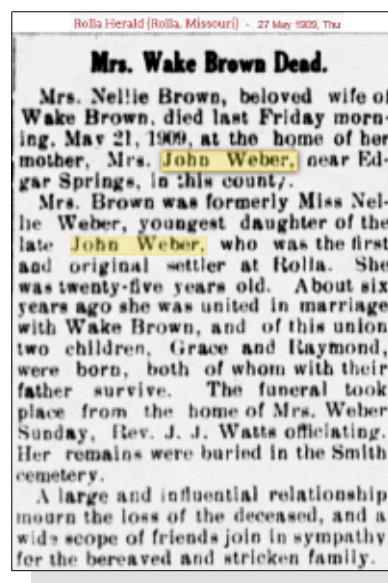

Descendants of John WEBBER

---

died on 6 Dec 1990 in Marin County, California at age 75, and was buried in Laurel Grove Cemetery, Port Townsend, Jefferson County, Washington.

Laura married **Robert Norman HILL** [23942] (b. 22 Dec 1916, d. 6 Aug 1998) on 31 May 1941 in Eugene, Lane County, Oregon.

+ 82 M vii. **John Jackson WEBBER Sr.** [16453] was born on 1 Nov 1918 in Newburg, Phelps County, Missouri and died on 2 Aug 1999 in Sacramento, Sacramento County, California at age 80.

John married **Dorothy Louise WINGARD** [24021] (b. 25 Mar 1923, d. 21 Jan 2013) on 6 Mar 1942 in Phoenix, Maricopa County, Arizona.

20. Nellie Inez WEBBER [14103] (*John*¹) was born on 11 Jul 1882, died on 21 May 1909 in Phelps County, Missouri at age 26, and was buried on 23 May 1909 in Smith Cemetery, Phelps County, Missouri.