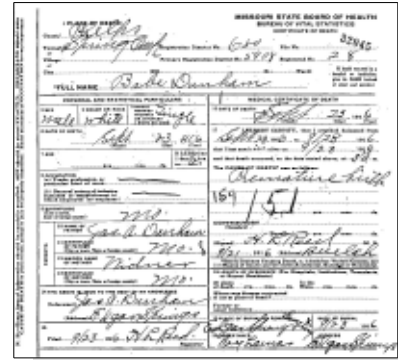

Descendants of John WEBBER

2009, at the funeral home.

Memorial contributions are suggested to the Union Church of Edgar Springs, Mo. Online condolences may be offered at nullandsonfuneralhome.com.

All arrangements are under the direction of the Null and Son Funeral Home of Rolla.

Thelma married **Elmer Leslie McBRIDE** [23654] on 11 Sep 1938 in Vienna, Maries County, Missouri. Elmer was born on 20 Mar 1917 in Missouri, died on 23 Dec 1997 in Edgar Springs, Phelps County, Missouri at age 80, and was buried in Edgar Springs Cemetery, Edgar Springs, Phelps County, Missouri.

Children from this marriage were:

+ 297 M i. **Jerry E. McBRIDE** [23655].

Jerry married **Deloris** [23756].

+ 298 F ii. **Sharon L. McBRIDE** [23656] was born about 1942.

Sharon married **Leeman Dewayne GREEN** [23703] (b. Abt 1942) on 5 Mar 1960 in Licking, Texas County, Missouri.

154. Infant DUNHAM [23610] (*Alonzo James Lee "Lon" DUNHAM*³, *Mattie Amanda WEBBER*², *John*¹) was born on 23 Sep 1916 in Edgar Springs, Phelps County, Missouri, died on 23 Sep 1916 in Edgar Springs, Phelps County, Missouri, and was buried on 23 Sep 1916 in Edgar Springs Cemetery, Edgar Springs, Phelps County, Missouri.

Death Certificate

---

155. Robert Harold DUNHAM [23611] (*Alonzo James Lee "Lon" DUNHAM*³, *Mattie Amanda WEBBER*², *John*¹) was born on 4 Oct 1917 in Edgar Springs, Phelps County, Missouri, died on 23 Jan 2006 in Edgar Springs, Phelps County, Missouri at age 88, and was buried in Smith Cemetery, Edgar Springs, Phelps County, Missouri.

General Notes:

Robert H Dunham

United States Social Security Death Index

Age 89

Given Name Robert

Middle Name H

Surname Dunham

Birth Date 04 Oct 1917

State Missouri

Last Place of Residence Edgar springs, Phelps, Missouri

Previous Residence Postal Code 65462

Event Date 23 Jan 2006

1940 - Spring Creek Township, Phelps, Phelps, Missouri

Bob Dunham Head M 22 Missouri

Unice Dunham Wife F 24 Missouri