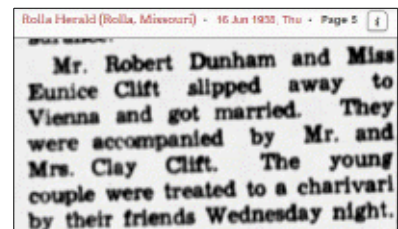

Wedding

U.S., Social Security Applications and Claims Index, 1936-2007