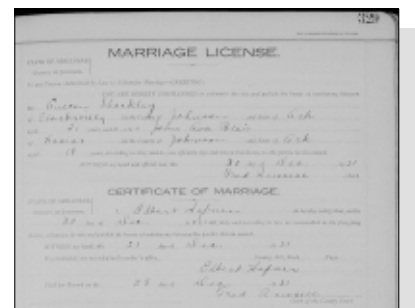

Mr John R Webber
United States, GenealogyBank Obituaries
Deceased
Name Mr John R Webber
Event Type Obituary
Event Date 04 Aug 2000
Event Place California, United States
Residence Place San Diego
Gender Male
Age 79
Birth Year (Estimated) 1921
Birthplace Pottsville, Arkansas
Death Date 01 Aug 2000
Newspaper San Diego Union-Tribune, The

136. John Avalyn BLAIR [1610] (*Anna Lee WEBBER*³, *Archibald Nelson*², *John*¹) was born on 28 Jun 1905 in Johnson County, Arkansas, died on 16 Dec 1972 in Arkansas at age 67, and was buried in Lamar Cemetery, Lamar, Johnson County, Arkansas.

General Notes: findagrave:

JohnAva was named for her grandparents: John J. and Avaline Barlow. The correct spelling of her first name is John.

First marriage: Aulton Shockley (1910-1992)

Second marriage: Roy A. Harmon

Occupation: Operating a home for children with Down's Syndrome.

Children:

Herbert L. Shockley

Blair Shockley

Marriage