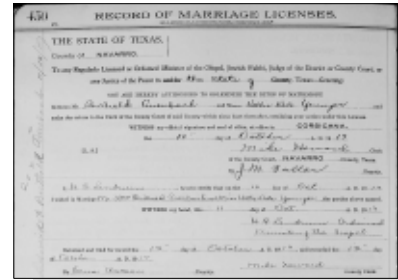

Descendants of John WEBBER

Vallie D Auerbach   Wife   F   42   Texas

William married **Vallie Dale YOUNGER** [16428] on 10 Oct 1917 in Corsicana, Navarro County, Texas. Vallie was born on 8 Feb 1898 in Texas, died on 16 Nov 1968 at age 70, and was buried in Hamilton Beeman Cemetery, Retreat, Navarro County, Texas. They had no children.

Marriage

71. Nellie Blanche AUERBACH [14812] (*Laura Hellen WEBBER², John¹*) was born on 21 Oct 1892 in St. Joseph, Buchanan County, Missouri, died on 24 Mar 1965 in Texas City, Galveston County, Texas at age 72, and was buried on 26 Mar 1965 in Wortham Cemetery, Wortham, Freestone County, Texas.

General Notes: Not sure that it's this same Nellie who married Zan Posey. In the same area, same things, but the Posey marriage is NOT listed in her obits which makes me think it may be another Nellie Bounds.

1910- Wortham, Freestone, Texas					
George Bounds	Head	M	22	Texas	
Millie Bounds	Wife	F	17	Missouri	
1920 - Kirvin, Freestone, Texas					
George R Bounds	Head	M	32	Texas	
Nellie B Bounds	Wife	F	26	Missouri	
Laura B Bounds	Daughter	F	9	Texas	
T A Bounds	Son	M	7	Texas	
Oscar E Bounds	Son	M	4	Texas	
1930 - Wortham, Freestone, Texas					
George P Boinda	Head	M	42	Texas	
Nellie Boinda	Wife	F	37	Missouri	
Laura Bell Boinda	Daughter	F	19	Texas	
T A Boinda	Son	M	17	Texas	
Oscar C Boinda	Son	M	14	Texas	
1940 - Justice Precinct 5, Freestone, Texas					
George P Bounds	Head	M	52	Texas