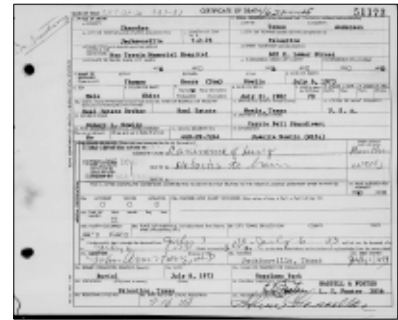

Death Certificate

Children from this marriage were:

- + 332 F   i. **Tome Nell NOWLIN** [23827] was born on 9 Dec 1938 in Harris County, Texas.

Tome married **Jon Carroll GREGG** [23828] (b. 3 Jun 1939) on 10 Jun 1959 in Palestine, Anderson County, Texas.

- + 333 F   ii. **Mary Helen NOWLIN** [23829] was born on 21 Aug 1940 in Harris County, Texas.

Mary married **Jerry Floyd FOUNTAINE** [23834].

- + 334 M   iii. **Jerry Lynn NOWLIN** [23830] was born on 16 May 1950 in Anderson County, Texas.

179. Claudine AUERBACH [16430] (*Charles Rhudolph "Charlie" AUERBACH³, Laura Hellen WEBBER², John¹*) was born on 14 Dec 1918 in Richland, Navarro County, Texas, died on 20 Jun 2010 in Longview, Gregg County, Texas at age