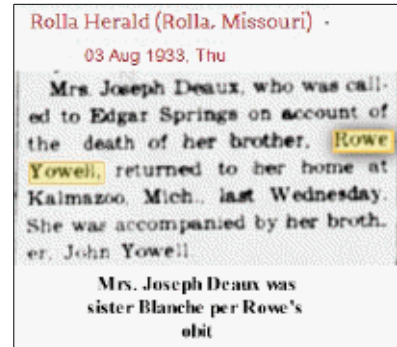

Descendants of John WEBBER

The child from this marriage was:

+ 233 M i. **John Otis McINTOSH** [13610] was born on 23 Mar 1933 in Enid, Garfield County, Oklahoma, died on 25 Jun 1994 in Stanislaus County, California at age 61, and was buried in Modesto Pioneer Cemetery, Modesto, Stanislaus County, California.

John married **Lois Jean RAMEY** [23391]. (b. 1935, d. 16 Mar 2002)

97. Blanche Edward YOWELL [14815] (*David Lee YOWELL*³, *Elizabeth Jane WEBBER*², *John*¹) was born on 6 Nov 1906 in Missouri, died on 5 May 1994 in Phelps County, Missouri at age 87, and was buried in Smith Cemetery, Edgar Springs, Phelps County, Missouri.

General Notes:

1940 -   Arlington Township, Phelps, Phelps, Missouri
Leo Triggs   Head   M   25   Iowa
Blanche Triggs   Wife   F   32   Missouri

Blanche E Triggs
United States Social Security Death Index
Age   88
Given Name   Blanche
Middle Name   E
Surname   Triggs
Birth Date   06 Nov 1906
State   Iowa
Last Place of Residence   Phelps, Missouri
Previous Residence Postal Code   65401
Event Date   May 1994

Family