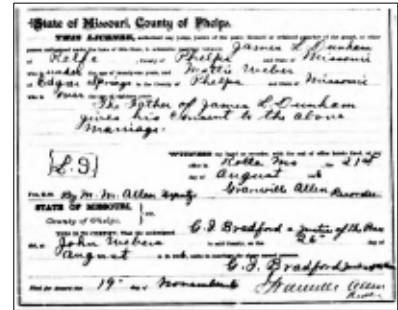

Descendants of John WEBBER

14. Mattie Amanda WEBBER [14087] (*John*¹) was born on 18 Jan 1867 in Rolla, Phelps County, Missouri, died on 4 Jan 1929 in Rolla, Phelps County, Missouri at age 61, and was buried on 6 Jan 1929 in Rolla Cemetery, Rolla, Phelps County, Missouri.

Marriage

General Notes:

1900 - Spring Creek Township (north half), Phelps, Missouri

James L Dunham	Head	M	33	Missouri
Mattie A Dunham	Wife	F	33	Missouri
Rebeca M Dunham	Daughter	F	13	Missouri
Charles W Dunham	Son	M	9	Missouri
Evie P Dunham	Daughter	F	7	Missouri
James A Dunham	Son	M	5	Missouri
Dewy Dunham	Son	M	2	Missouri
Emanuel P Dunham	Father	M	74	Tennessee

1910 - Spring Creek, Phelps, Missouri

James L Dunham	Head	M	44	Missouri
Mattie A Dunham	Wife	F	44	Missouri
Willie C Dunham	Son	M	19	Missouri
Pearl E Dunham	Daughter	F	17	Missouri
Lonzo L Dunham	Son	M	14	Missouri
Dewy V Dunham	Son	M	11	Missouri
James F Dunham	Son	M	8	Missouri
Anna I Dunham	Daughter	F	6	Missouri
Myrtle C Dunham	Daughter	F	4	Missouri

1920 - Spring Creek, Phelps, Missouri

James L Dunham	Head	M	53	Missouri
Mattie A Dunham	Wife	F	53	Missouri
James F Dunham	Son	M	19	Missouri
Annie E Dunham	Daughter	F	17	Missouri
Cynthia M Dunham	Daughter	F	15	Missouri

1930 - Rolla, Phelps, Missouri

James L Dunham	Head	M	63	Missouri
Mattie D Dunham	Wife	F	63	Missouri

1940 - Arlington Township, Phelps, Phelps, Missouri

James L Dunham	Head	M	73	Missouri
Martha Dunham	Wife	F	73	Missouri