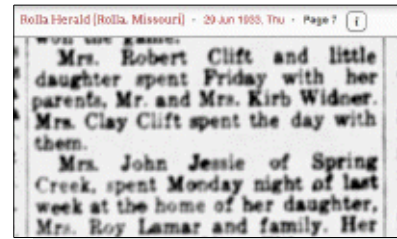

Descendants of John WEBBER

294. Daughter **CLIFT** [23753] (*Estella M. Chloe WIDENER⁴, Pearl Eva DUNHAM³, Mattie Amanda WEBBER², John¹*) was born in 1930-1933.

Had a daughter

295. **Carolyn Sue CLIFT** [23754] (*Estella M. Chloe WIDENER⁴, Pearl Eva DUNHAM³, Mattie Amanda WEBBER², John¹*) died in Jul 1943 in Died As Infant and was buried in Smith Cemetery, Edgar Springs, Phelps County, Missouri.