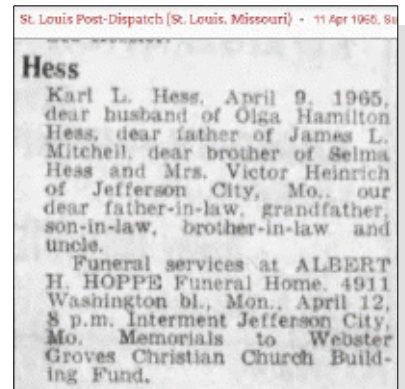

Descendants of John WEBBER

She is survived by four grandchildren; and one great-grandchild.

She was preceded in death by her first and second husbands: John Mitchell and Karl Hess ; two sons: Donald and James Mitchell; and a brother: James Hamilton.

Visitation will be from 4 p.m. to 8 p.m. on Saturday, Sept. 1, at Herr Funeral Home in Collinsville.

Graveside services will begin at 1 p.m. on Sunday, Sept. 2, at Ozark Memorial Gardens in Rolla, Mo.

Olga M Hess
United States Social Security Death Index
Age 90
Given Name Olga
Middle Name M
Surname Hess
Birth Date 04 Apr 1911
State Missouri
Last Place of Residence Missouri
Previous Residence Postal Code 63031
Event Date 29 Aug 2001

Olga married **Karl Louis Phillip HESS** [23746], son of **John P. HESS** [23748] and **Caroline HOLLFINGER** [23749], on 7 May 1939 in Jefferson City, Cole County, Missouri. Karl was born on 16 Jul 1904 in Jefferson City, Cole County, Missouri, died on 9 Apr 1965 in Clayton, St. Louis County, Missouri at age 60, and was buried on 13 Apr 1965 in Riverview Cemetery, Jefferson City, Cole County, Missouri.

Obit

Olga next married **John Lee MITCHELL** [23638], son of **Levi MITCHELL** [23747], about 1927. John was born on 21 Jan 1905 in Edgar Springs, Phelps County, Missouri, died on 29 Aug 1931 in Rolla, Phelps County, Missouri at age 26, and was buried on 31 Aug 1931 in Mitchell Cemetery, Edgar Springs, Phelps County, Missouri.