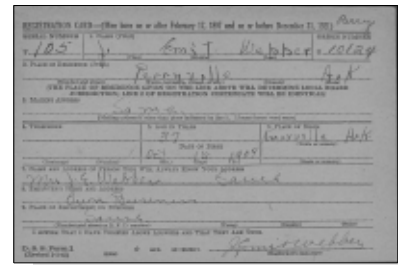

Descendants of John WEBBER

Shirley Howell	Daughter	F	11	Washington
Beverly Howell	Daughter	F	10	Washington

Gladys married **Maurice H. HOWELL** [23528] in Aug 1927 in Per Newspaper Article. Maurice was born on 4 May 1907 in Washington, died on 15 Aug 1990 in King County, Washington at age 83, and was buried in Sequim View Cemetery, Sequim, Clallam County, Washington.

Children from this marriage were:

- + 272 F   i. **Shirley M. HOWELL** [23529] was born about 1928 in Washington.
- + 273 F   ii. **Beverly J. HOWELL** [23530] was born about 1929 in Washington.

132. James Emmitt WEBBER Sr. [13936] (*Harry James³, Archibald Nelson², John¹*) was born on 15 Oct 1904 in Johnson County, Arkansas, died on 3 Sep 1986 in Conway County, Arkansas at age 81, and was buried in Harper Cemetery, Perryville, Perry County, Arkansas.

WWI Card Birthdate/place

General Notes: 1930 - Little Rock, Pulaski, Arkansas

Emmett Webber	Head	M	25	Arkansas
Mary O Webber	Wife	F	22	Arkansas
Emmett J Webber	Son	M	1	Arkansas

1940 - Ward 1, Clarksville, Spadra Township, Johnson, Arkansas

Emit Webber	Head	M	35	Arkansas
Mary Webber	Wife	F	32	Arkansas
J Emit Webber	Son	M	11	Arkansas

J Webber
United States Social Security Death Index
Age   82
Given Name   J
Surname   Webber
Birth Date   15 Oct 1904
State   Oklahoma
Last Place of Residence   Conway, Arkansas
Previous Residence Postal Code   72110
Event Date   Sep 1986

James married **Mary Opal VANDALSEM** [23536], daughter of **Mark A. VANDALSEM** [23538], on 26 Nov 1927 in Eldorado, Union County, Arkansas. Mary was born on 12 Aug 1907 in Fourche Lafae, Perry County, Arkansas, died on 7 Nov 1979 in Perryville, Perry County, Arkansas at age 72, and was buried in Harper Cemetery, Perryville, Perry County, Arkansas.

The child from this marriage was:

- + 274 M   i. **James Emmitt "Jack" WEBBER** [23537] was born on 26 Sep 1928 in Knoxville, Johnson County, Arkansas, died on 4 Jul 1975 in Beaumont, Jefferson County, Texas at age 46, and was buried in Harper Cemetery, Perryville, Perry County, Arkansas.

James married **FNU LNU** [23555].

133. Harry Nolen WEBBER [13980] (*Harry James³, Archibald Nelson², John¹*) was born on 27 Mar 1907 in Arkansas, died on 27 Feb 1935 in Pope County, Arkansas at age 27, and was buried in Atkins City Cemetry, Atkins, Pope County, Arkansas.

134. Anna Lee Florance WEBBER [13954] (*Harry James³, Archibald Nelson², John¹*) was born on 9 Feb 1910 in Arkansas, died on 29 Aug 2006 in Spring Valley, San Diego County, California at age 96, and was buried in Atkins City Cemetry, Atkins, Pope County, Arkansas.