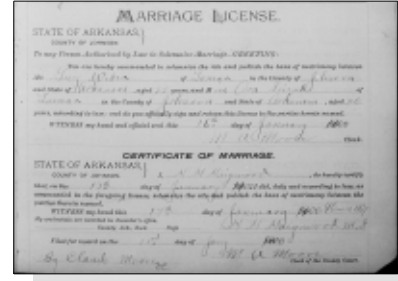

Descendants of John WEBBER

---

45. Clarence G. "Guy" WEBBER [13891] (*Archibald Nelson², John¹*)
was born on 14 Oct 1877 in Missouri, died in 1961 at age 84, and was buried in Sequim View Cemetery, Sequim, Clallam County, Washington.

General Notes: 1910 - Spadra, Johnson, Arkansas
Clarence G Webber Head M 32 Missouri
Ora Webber Wife F 31 Arkansas Says 4 children, 3 alive
Clarence Webber Son M 8 Arkansas
Raymond Webber Son M 5 Arkansas
Catherine Webber Daughter F 2 Arkansas

1920 - Mount Vernon, Skagit, Washington
Clarence G Webber Head M 42 Missouri
Ora Webber Wife F 41 Arkansas
Clarence Webber Son M 17 Arkansas
Raymond Webber Son M 14 Arkansas
Katherine Webber Daughter F 11 Arkansas
Gladys Webber Daughter F 8 Arkansas

1930 - Mount Vernon, Skagit, Washington
Guy C Webber Head M 52 Missouri
Ora Webber Wife F 51 Arkansas
Helen Gooding Lodger F 22 Canada
James Gooding Lodger M 18 Canada

1940 - Ward 1, Mount Vernon, Mount Vernon Election Precinct 3, Skagit, Washington
C J Webber Head M 62 Missouri
Ora Webber Wife F 61 Arkansas

Marriage