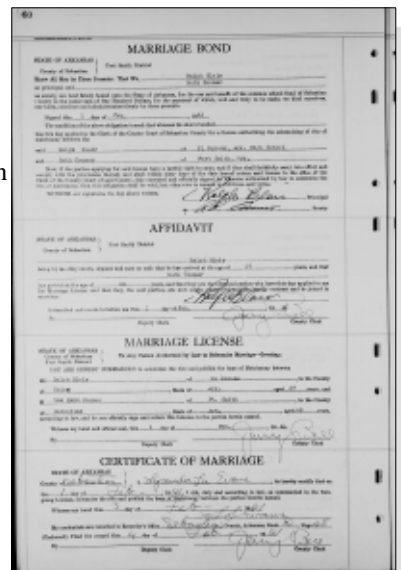

General Notes:

Herbert Blair
United States Social Security Death Index
Age 90
Given Name Herbert
Surname Blair
Birth Date 24 Oct 1908
State Louisiana
Last Place of Residence Fort Smith, Sebastian, Arkansas
Previous Residence Postal Code 72917
Event Date 11 Mar 1998

John married **June WILSON** [14626] on 14 Sep 1940 in Sebastian County, Arkansas. June was born about 1918.

139. Ralph Webber BLAIR Sr. [1613] (*Anna Lee WEBBER³, Archibald Nelson², John¹*) was born on 4 Feb 1914 in Johnson County, Arkansas, died on 13 Nov 1985 in Fort Smith, Sebastian County, Arkansas at age 71, and was buried in Forest Park Cemetery, Fort Smith, Sebastian County, Arkansas.

Ralph married **Ruth May COOMER** [23503], daughter of **John Curtis COOMER** [23540], on 1 Feb 1941 in Sebastian County, Arkansas. Ruth was born on 30 May 1910 in Arkansas, died on 6 Jan 1992 in Fort Smith, Sebastian County, Arkansas at age 81, and was buried in Forest Park Cemetery, Fort Smith, Sebastian County, Arkansas.

Marriage