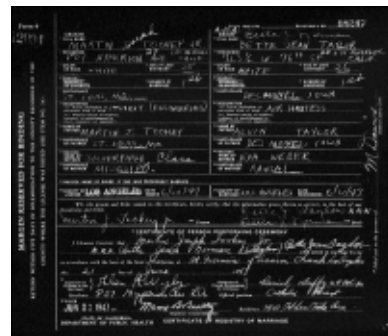

General Notes: Interesting that the marriage license to Toohey says 1st marriage but has her last name as Norman. Was she married before? or was Norman a pseudo name for the fact she was a "air hostess" and didn't want people/men to be able to look her name/address up.?

Betty married **NORMAN** [23927] before 1943.

Betty next married **Martin Joseph TOOHEY Jr.** [16463], son of **Martin Joseph TOOHEY Sr.** [23928] and **Clara SILVERFIELD** [23929], on 21 Jun 1947 in Los Angeles County, California. Martin was born on 17 Dec 1921 in St. Louis Missouri, died on 28 Sep 1960 in Alameda County, California at age 38, and was buried in Golden Gate National Cemetery, San Bruno, San Mateo County, California.

Children from this marriage were:

+ 368 M i. **Patrick John TOOHEY** [16464] was born in 1948.

+ 369 F ii. **Katherine Marie TOOHEY** [16465] was born on 24 Oct 1949.

+ 370 M iii. **Thomas Norman TOOHEY** [16466] was born on 31 Mar 1953.

190. James Richard WEBBER [23949] (*Arthur F.*³, *Albert Franklin*², *John*¹) was born on 2 Aug 1934 in San Bernardino County, California, was christened of Blue Jay CA 1970 Running Springs CA in 1990, died on 14 Sep 2013 at age 79, and was buried in Riverside National Cemetery, Riverside, Riverside County, California.

General Notes:

James Richard Weber

2nd Marriage