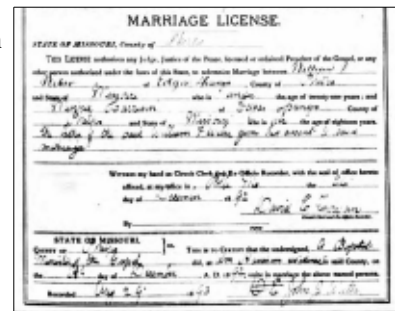

William married **Minnie D. HARRISON** [6597], daughter of **Samuel A. HARRISON** [24007], on 28 Dec 1892 in Phelps County, Missouri. Minnie was born on 31 Jan 1872 in Missouri, died on 18 May 1943 in St. Louis, St. Louis County, Missouri at age 71, and was buried on 20 May 1943 in Memorial Park Cemetery, Jennings, St. Louis County, Missouri.

1st Marriage