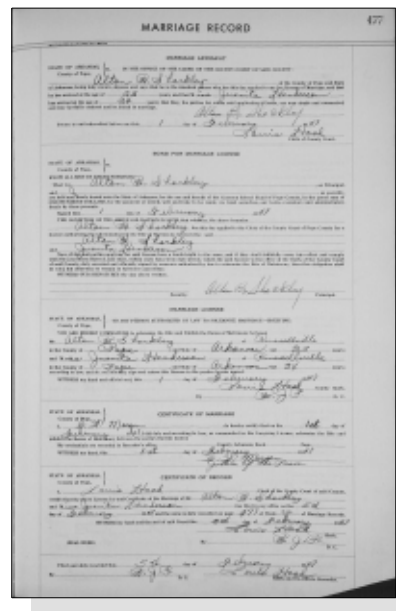

Descendants of John WEBBER

279. Alton Blair SHOCKLEY [23560] (*John Avalyn BLAIR*⁴, *Anna Lee WEBBER*³, *Archibald Nelson*², *John*¹) was born on 25 Mar 1923 in Michigan, died on 24 Jun 1983 at age 60, and was buried in Minnow Creek Cemetery, Hagarville, Johnson County, Arkansas.

General Notes:

Alton Shockley
United States Social Security Death Index
Age 60
Given Name Alton
Surname Shockley
Birth Date 25 Mar 1923
State Arkansas
Event Date Jun 1983

Alton married **Juanita HENDERSON** [23561] on 1 Feb 1947 in Pope County, Arkansas. Juanita was born on 26 Jan 1922.

Marriage

280. Herbert L. SHOCKLEY [24] (*John Avalyn BLAIR*⁴, *Anna Lee WEBBER*³, *Archibald Nelson*², *John*¹) was born on 31 Aug 1926 in Detroit, Wayne County, Michigan, died on 3 Nov 2007 in Little Rock, Pulaski County, Arkansas at age 81, and was buried on 6 Nov 2007 in Lamar Cemetery, Lamar, Johnson County, Arkansas.

General Notes: Herbert L. (Herb) Shockley, 81, of Clarksville died Saturday, Nov. 3, 2007, at Arkansas Heart Hospital in Little Rock.

He was born in Detroit, Mich., son of Aulton Ashford and John Ava Blair Shockley, attended Hays Chapel Methodist Church, was a decorated veteran of World War II, former member of Pulaski County Mounted Patrol, member of Pittsburg Masonic Lodge No. 362 at Lamar, graduate of Lamar High School, member of the first four-year graduating class at Arkansas Tech University in Russellville, thoroughbred horse trainer, and preceded in death by one brother, Blair Shockley.

Survivors include his wife, Betty Shockley; one son, Herbert Warren Shockley of Clarksville; stepmother, Pauline Barber and husband, Richard, of Russellville; four sisters, Lina Ramey and husband, Bobby, of Danville, Janie Jirinec and husband, Joe, of Russellville, Hazel Leslie of Little Rock, and Nancy Holm and husband, Jeff, of Grand Forks, N. D.; one brother, Brent Shockley and wife, Tracey, of Houston, Texas; one granddaughter, Anastasa Shockley of Boulder, Colo.; and numerous nieces and nephews.

Funeral was at 2 p.m. Tuesday, Nov. 6, at Hardwicke Funeral Chapel with Rev. Larry Horne officiating. Burial was in Lamar Cemetery.

Active pallbearers were Don Stimpson, Don Dougan, Don Robert Hurst, Mike Jacobs, Len Bradley and James Overbey.

Honorary pallbearers were John Helmert, Tom Vasseur, Jerry Oliver, and E. G. Smith.

Herbert married **Betty** [23487].

The child from this marriage was:

+ 448 M i. **Herbert Warren SHOCKLEY** [23488].

Herbert married someone.