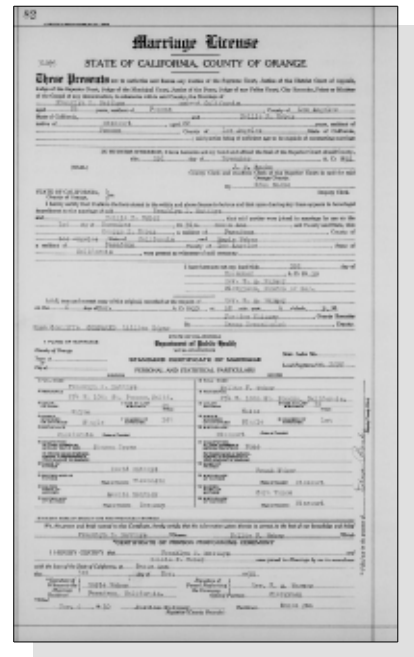

Charles married **Eureka E. SAYRE SMITH (PERHAPS)** [16447]. Eureka was born about 1908 in West Virginia.

Children from this marriage were:

+ 191 M i. **John Robert WEBBER** [16448] was born about 1930 in Athens, Ohio and died on 6 Sep 2002 in Possible Dona Ana County, New Mexico about age 72.

+ 192 F ii. **Phyllis J. WEBBER** [16454] was born on 15 Aug 1930 in Ohio and died on 4 Aug 2004 in Vista, San Diego County, California at age 73.

Phyllis married **Lloyd MAHAFFEY** [23930] on 12 Apr 1969 in San Diego, San Diego County, California.

+ 193 M iii. **Charles Vance "Bud" WEBBER Jr.** [16455] was born on 1 Dec 1931 in West Virginia, died on 4 Mar 2009 in perhaps San Bernardino County, California at age 77, and was buried on 21 Mar 2009.

Charles married **Anne NICHOLS** [23931].

+ 194 M iv. **Donald Ray WEBBER** [16456] was born about 1934 in West Virginia.

Donald married **Jacqui** [23936].

Charles next married **Roberta** [23937].

78. Nellie Francis WEBBER [16449] (*Albert Franklin², John¹*) was born on 19 Nov 1908 in Edgar Springs, Phelps County, Missouri and died on 4 May 1977 in San Diego County, California at age 68.

General Notes:
Nellie F Matthys
California Death Index 1940 - 1997
Name Nellie F Matthys
Event Type Death
Event Date 04 May 1977
Event Place San Diego, California, United States
Birth Date 19 Nov 1908
Birthplace Missouri
Gender Female

Marriage