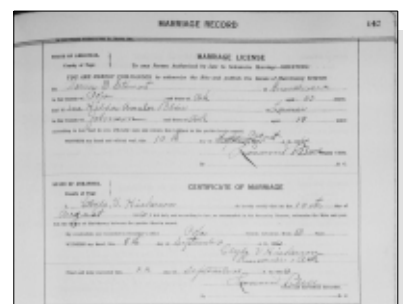

Nancy married **Jeff HOLM** [23496].

+ 279 M iv. **Alton Blair SHOCKLEY** [23560] was born on 25 Mar 1923 in Michigan, died on 24 Jun 1983 at age 60, and was buried in Minnow Creek Cemetery, Hagarville, Johnson County, Arkansas.

Alton married **Juanita HENDERSON** [23561] (b. 26 Jan 1922) on 1 Feb 1947 in Pope County, Arkansas.

+ 280 M v. **Herbert L. SHOCKLEY** [24] was born on 31 Aug 1926 in Detroit, Wayne County, Michigan, died on 3 Nov 2007 in Little Rock, Pulaski County, Arkansas at age 81, and was buried on 6 Nov 2007 in Lamar Cemetery, Lamar, Johnson County, Arkansas.

Herbert married **Betty** [23487].

John next married **Roy Amos HARMON** [23500] on 26 May 1935 in Newton County, Arkansas. Roy was born on 3 Sep 1906 in Johnson County, Arkansas, died on 27 May 1980 in Laqmar, Johnson County, Arkansas at age 73, and was buried in Lamar Cemetery, Lamar, Johnson County, Arkansas.

137. Hilda Amalee BLAIR [1603] (*Anna Lee WEBBER*³, *Archibald Nelson*², *John*¹) was born on 22 Oct 1906 in Lamar, Johnson County, Arkansas, died in Nov 1983 in Lamar, Johnson County, Arkansas at age 77, and was buried in Lamar Cemetery, Lamar, Johnson County, Arkansas.

General Notes:

1930 - Illinois, Pope, Arkansas

Warren Stewart	Head	M	36	Minnesota
Hilda A Stewart	Wife	F	23	Arkansas
John M Stewart	Nephew	M	19	Minnesota

1940 - Ward 4, Searcy, Gray Township, White, Arkansas

Warren O Stewart	Head	M	43	Minnesota
Hilda B Stewart	Wife	F	32	Arkansas
Herbert L Shockley	Nephew	M	13	Michigan

Marriage