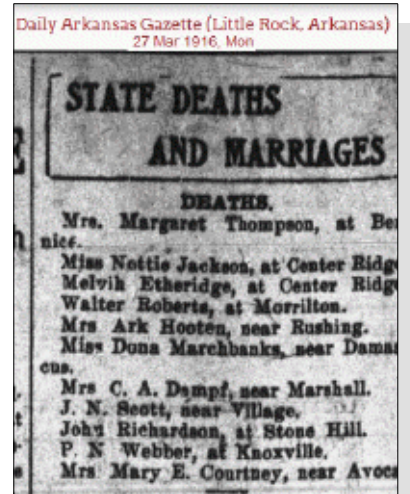

Descendants of John WEBBER

Cemetery, Sequim, Clallam County, Washington.

Gladys married **Maurice H. HOWELL** [23528] (b. 4 May 1907, d. 15 Aug 1990) in Aug 1927 in Per Newspaper Article.

46. Pius Nelson WEBBER [14115] (*Archibald Nelson*², *John*¹) was born on 18 Jan 1880 in Rolla, Phelps County, Missouri, died on 18 Mar 1916 in Lamar, Johnson County, Arkansas at age 36, and was buried in Lamar Cemetery, Lamar, Johnson County, Arkansas.

General Notes: Tombstone - see photo Online thing has death month as May but tombstone looks like Mar to me not May. Also newspaper article published in March list him as dead

Death Notice

47. Harry James WEBBER [13979] (*Archibald Nelson*², *John*¹) was born on 12 May 1882 in Rolla, Phelps County, Missouri, died on 9 Aug 1970 in San Diego County, California at age 88, and was buried in Atkins City Cemetery, Atkins, Pope County, Arkansas.

General Notes:

Harry J Webber

California Death Index 1940 - 1997

Name Harry J Webber
Event Type Death
Event Date 09 Aug 1970
Event Place San Diego, California, United States
Birth Date 12 May 1882
Birthplace Missouri
Gender Male