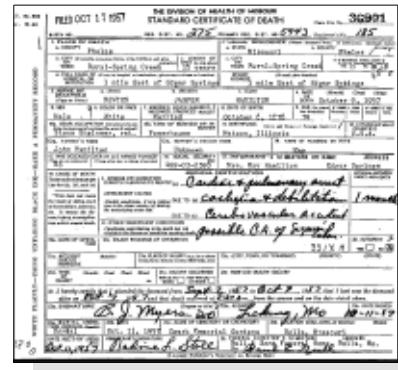

Descendants of John WEBBER

Rebeca married **Newton Jasper HAMILTON** [23594], son of **John HAMILTON** [23636], on 13 Sep 1905 in Edgar Springs, Phelps County, Missouri. Newton was born on 8 Oct 1878 in Matoon, Coles County, Illinois, died on 9 Oct 1957 in Spring Creek, Edgar Springs, Phelps County, Missouri at age 79, and was buried on 11 Oct 1957 in Ozark Hills Memorial Gardens, Rolla, Phelps County, Missouri.

Death Certificate

Children from this marriage were:

+ 146 M i. **James Amanuel HAMILTON** [23595] was born on 16 Jul 1906 in Missouri, died on 20 Jun 1981 in Edgar Springs, Phelps County, Missouri at age 74, and was buried in Edgar Springs Cemetery, Edgar Springs, Phelps County, Missouri.

James married **Eunice Mytle MITCHELL** [23596] (b. 9 Dec 1906, d. 12 Oct 1996) on 28 Mar 1932 in Edgar Springs, Phelps County, Missouri.

+ 147 F ii. **Olga M. HAMILTON** [23637] was born on 4 Apr 1911 in Spring Creek, Phelps County, Missouri, died on 29 Aug 2001 in Florissant, St. Louis County, Missouri at age 90, and was buried in Ozark Hills Memorial Gardens, Rolla, Phelps County, Missouri.

Olga married **Karl Louis Phillip HESS** [23746] (b. 16 Jul 1904, d. 9 Apr 1965) on 7 May 1939 in Jefferson City, Cole County, Missouri.

Olga next married **John Lee MITCHELL** [23638] (b. 21 Jan 1905, d. 29 Aug 1931) about 1927.

63. William Charles DUNHAM [23586] (*Mattie Amanda WEBBER*², *John*¹) was born on 27 Feb 1891 in Edgar Springs, Phelps County, Missouri, died on 18 Mar 1984 in Edgar Springs, Phelps County, Missouri at age 93, and was buried in Edgar Springs Cemetery, Edgar Springs, Phelps County, Missouri.

General Notes: some online things has birth year 1892, but tombstone says 1891 Also some say death March 19 some March 29 but tombstone says March 18

W Dunham
United States Social Security Death Index
Age 93
Given Name W
Surname Dunham
Birth Date 27 Feb 1891
State Missouri
Last Place of Residence Edgar Springs, Phelps, Missouri
Previous Residence Postal Code 65462
Event Date Mar 1984