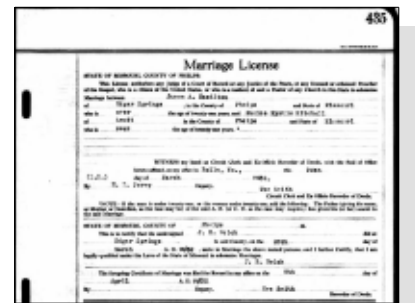

141. Ltc Mignon K EVANS [4960] (*Bessie Mae WEBBER*³, *Archibald Nelson*², *John*¹) was born on 27 Jan 1911 in Oklahoma, died on 13 Jun 1975 at age 64, and was buried in Memorial Park Cemetery, Memphis, Shelby County, Tennessee.

Mignon married **Elizabeth FULCHER** [23526]. Elizabeth was born on 9 Aug 1911, died on 14 Apr 2002 at age 90, and was buried in Memorial Park Cemetery, Memphis, Shelby County, Tennessee.

142. Harold Everett WEBBER [16436] (*David Everett*³, *George Edward*², *John*¹) was born on 25 Jul 1911 in Kansas and died on 28 Oct 1995 in Mariposa County, California at age 84.

143. Jeannette L. WEBBER [16437] (*David Everett*³, *George Edward*², *John*¹) was born about 1915 in California and died after Apr 1930.

144. Clifford WEBBER [23582] (*George Edward Jr*³, *George Edward*², *John*¹) was born about 1929 in Washington.

145. Donald WEBBER [23584] (*George Edward Jr*³, *George Edward*², *John*¹) was born about 1921 in California.

146. James Amanuel HAMILTON [23595] (*Rebeca May DUNHAM*³, *Mattie Amanda WEBBER*², *John*¹) was born on 16 Jul 1906 in Missouri, died on 20 Jun 1981 in Edgar Springs, Phelps County, Missouri at age 74, and was buried in Edgar Springs Cemetery, Edgar Springs, Phelps County, Missouri.

General Notes: 1940 - Spring Creek Township, Phelps, Phelps, Missouri

James Hamilton	Head	M	33	Missouri	
Eunice Hamilton	Wife	F	33	Missouri	
Freddie Hamilton	Son	M	7	Missouri	
Betty Joanne Hamilton	Daughter	F	2	Missouri	

Marriage

James Hamilton
United States Social Security Death Index
Age 75
Given Name James
Surname Hamilton
Birth Date 16 Jul 1906
State Missouri
Last Place of Residence Edgar Springs, Phelps, Missouri
Previous Residence Postal Code 65462