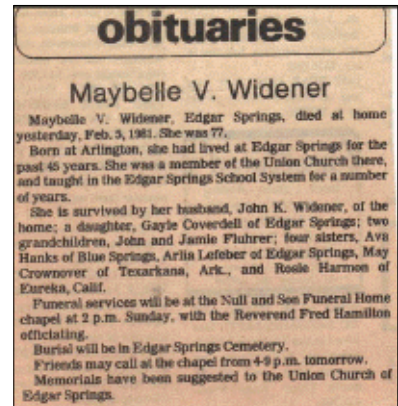

Descendants of John WEBBER

Last Place of Residence   Edgar Springs, Phelps, Missouri
Previous Residence Postal Code   65462
Event Date   18 Oct 1994

1920 - Spring Creek, Phelps, Missouri

Robert K Widener	Head	M	29	Missouri
Eva P Widener	Wife	F	26	Missouri
John K Widener	Son	M	7	Missouri
Stella M C Widener	Daughter	F	5	Missouri
Thelma A Widener	Daughter	F	1	Missouri

1930 - Spring Creek, Phelps, Missouri

Robert K Widener	Head	M	43	Missouri
Pearl Eva Widener	Wife	F	37	Missouri
John K Widener	Son	M	17	Missouri
Chloe Estell Widener	Daughter	F	15	Missouri
Thelma A Widener	Daughter	F	11	Missouri

1940 - Spring Creek Township, Phelps, Phelps, Missouri

John K Widner	Head	M	28	Missouri
Maybell Widner	Wife	F	30	Missouri

John married **Maybelle V. ANDRES** [23603], daughter of **Tilden ANDRES** [23752], on 14 May 1937 in Linn, Osage County, Missouri. Maybelle was born on 5 Aug 1902 in Arlington, Phelps County, Missouri, died on 5 Feb 1981 in Edgar Springs, Phelps County, Missouri at age 78, and was buried on 8 Feb 1981 in Edgar Springs Cemetery, Edgar Springs, Phelps County, Missouri.

Obit

The child from this marriage was:

+ 293 F   i. **Patricia Gayle WIDENER** [23741] died after 21 Nov 2009.

Patricia married **Lynn COVERDELL** [23742] on 10 Jun 1979 in Cedar Hill Church near Edgar Springs, Phelps County, Missouri.

Patricia next married **FLUHRER** [23743].