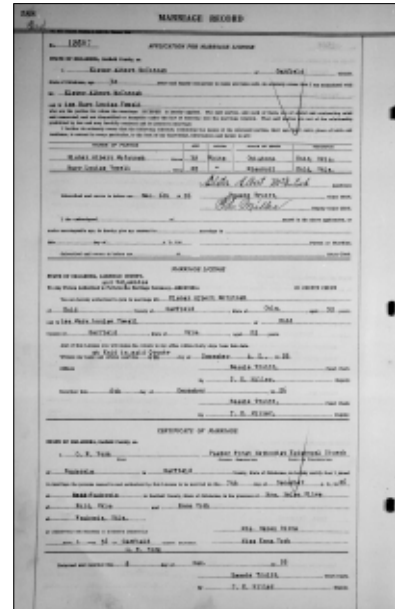

Obit

Mary married **Elster Albert McINTOSH** [14810] on 7 Dec 1926 in Waukomia, Garfield County, Oklahoma. Elster was born on 12 Apr 1894 in Oklahoma and died in Mar 1979 in Modesto, Stanislaus County, California at age 84.