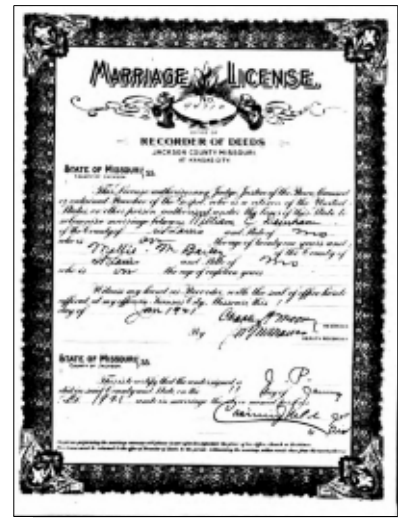

Marriage

William married **Mollie BAILEY** [23642] on 11 Jan 1921 in Jackson County, Missouri. Mollie was born on 3 Dec 1890 in Maybe 1891 and died on 11 Nov 1958 at age 67.