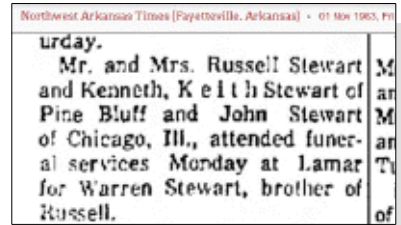

Descendants of John WEBBER

Hilda married **Warran Roy STEWART** [12799] on 10 Aug 1926 in Pope County, Arkansas. Warran was born on 5 May 1893 in Minnesota, died on 26 Oct 1963 in Arkansas at age 70, and was buried in Lamar Cemetery, Lamar, Johnson County, Arkansas.

Funeral attendance