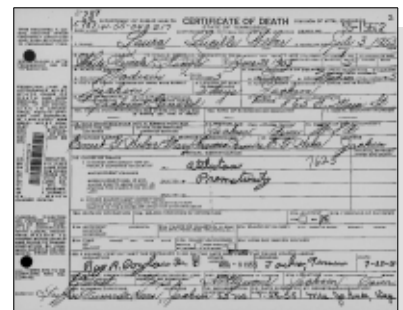

Death Certificate

429. Linda Lois WEBBER [23459] (*Ernest Gates "Jack"*⁵, *Edward Gates*⁴, *William Edward*³, *James Henry*², *John*¹) was born on 28 Jun 1955 in Jackson, Madison County, Tennessee, died on 28 Jun 1955 in Jackson, Madison County, Tennessee, and was buried in Hollywood Cemetery, Jackson, Madison County, Tennessee.

430. Karen Elaine WEBBER [23460] (*Ernest Gates "Jack"*⁵, *Edward Gates*⁴, *William Edward*³, *James Henry*², *John*¹)