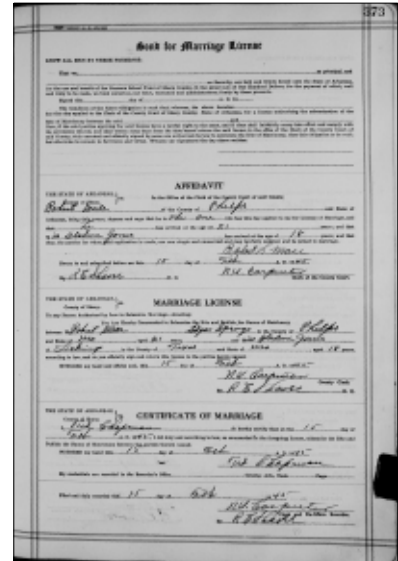

Descendants of John WEBBER

170. Robert Lee MACE [23629] (*Anna Inez DUNHAM*³, *Mattie Amanda WEBBER*², *John*¹) was born on 31 Aug 1923 in Spring Creek, Phelps County, Missouri, died on 3 Dec 1989 in Phelps County, Missouri at age 66, and was buried in Ozark Hills Memorial Gardens, Rolla, Phelps County, Missouri.

General Notes: some online things has death and 12/6/1989 but tombstone says 12/3/1989 Can't find on SSDI

Robert married **Ava Gladene JONES** [23630], daughter of **Charles JONES** [23812] and **Ollie Belle HICKS** [23813], on 15 Feb 1945 in Sharp County, Arkansas. Ava was born on 28 Feb 1927 in Prescott, Texas County, Missouri, died on 9 Sep 2015 in Rolla, Phelps County, Missouri at age 88, and was buried on 13 Sep 2015 in Ozark Hills Memorial Gardens, Rolla, Phelps County, Missouri.

Marriage

Children from this marriage were:

+ 324 M i. **Rick MACE** [23733].

Rick married **Debbie** [23815].

+ 325 F ii. **Beverly MACE** [23734].

Beverly married **Richard FREDERICK** [23814].

171. Jack Irving DECKER [23632] (*Myrtle Cynthia/Helen DUNHAM*³, *Mattie Amanda WEBBER*², *John*¹) was born on 19 Apr 1926 in Newburg, Phelps County, Missouri, died on 8 Jun 1928 in Arlington, Phelps County, Missouri at age 2, and was buried on 10 Jun 1928 in Rolla Cemetery, Rolla, Phelps County, Missouri.