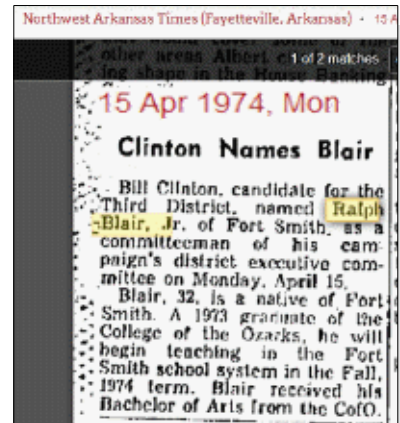

Descendants of John WEBBER

281. Ralph Webber BLAIR Jr. [23541] (*Ralph Webber BLAIR Sr.*⁴, *Anna Lee WEBBER*³, *Archibald Nelson*², *John*¹) was born in Fort Smith, Sebastian County, Arkansas.

Committee for Bill Clinton

282. Buddy BLAIR [23542] (*Ralph Webber BLAIR Sr.*⁴, *Anna Lee WEBBER*³, *Archibald Nelson*², *John*¹).