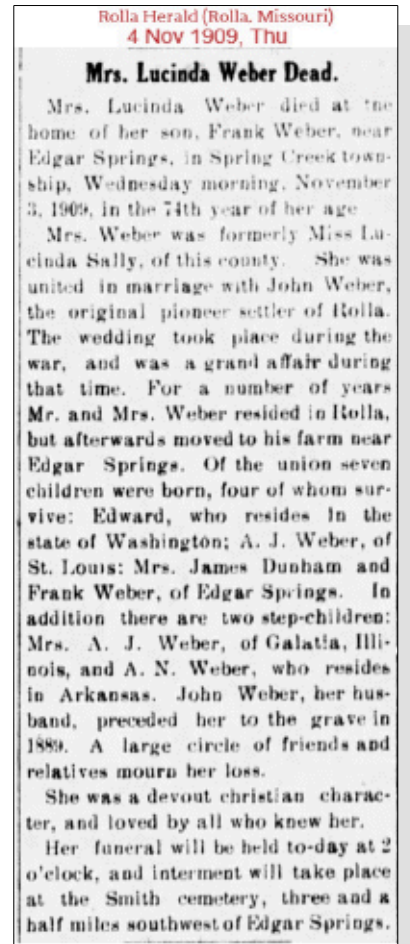

Obit

Children from this marriage were:

- + 13 M i. **George Edward WEBBER** [13963] was born on 4 Jan 1864 in Missouri, was christened in lived in WA state per Mom's obit ca in 1929, and died on 27 Jul 1949 in Portland, Multnomah County, Oregon at age 85.