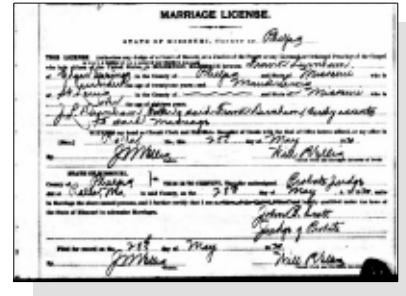

Descendants of John WEBBER

67. James Franklin DUNHAM [23591] (*Mattie Amanda WEBBER², John¹*) was born on 15 Apr 1901 in Spring Creek, Phelps County, Missouri, died on 10 Mar 1985 in Rolla, Phelps County, Missouri at age 83, and was buried in Edgar Springs Cemetery, Edgar Springs, Phelps County, Missouri.

1st marriage

General Notes:
Frank Dunham
United States Social Security Death Index
Age 84
Given Name Frank
Surname Dunham
Birth Date 15 Apr 1901
State Missouri
Last Place of Residence Phelps, Missouri
Previous Residence Postal Code 65401
Event Date Mar 1985

1920 - Spring Creek, Phelps, Missouri

James L Dunham	Head	M	53	Missouri
Mattie A Dunham	Wife	F	53	Missouri
James F Dunham	Son	M	19	Missouri
Annie E Dunham	Daughter	F	17	Missouri
Cyntha M Dunham	Daughter	F	15	Missouri

1930 - Spring Creek, Phelps, Missouri

Frank Dunham	Head	M	28	Missouri
Maudie Dunham	Wife	F	27	Missouri
Thelm J Dunham	Daughter	F	8	Missouri
Dorthy M Dunham	Daughter	F	6	Missouri
Virginia Dunham	Daughter	F	4	Missouri
Laura May Dunham	Daughter	F	2	Missouri

1940 - Spring Creek Township, Phelps, Missouri

Frank Dunham	Head	M	39	Missouri
Maude Dunham	Wife	F	37	Missouri
Dortha Dunham	Daughter	F	17	Missouri
Virginia Dunham	Daughter	F	15	Missouri
Laura Dunham	Daughter	F	13	Missouri
Frankie Dunham	Son	M	10	Missouri
Billey Dunham	Son	M	7	Missouri
Kenneth Dunham	Son	M	5	Missouri
Jimmy Dunham	Son	M	2	Missouri

James married **Maude B. LEWIS** [23627] on 28 May 1920 in Rolla, Phelps County, Missouri. The marriage ended in divorce. Maude was born on 8 Apr 1903 in Flat, Phelps County, Missouri, died on 1 Oct 1997 in Rolla, Phelps County, Missouri at age 94, and was buried in Edgar Springs Cemetery, Edgar Springs, Phelps County, Missouri.

Children from this marriage were:

+ 159 F i. **Thelma J DUNHAM** [23657] was born on 2 Mar 1921 in Missouri and died after 28 May 2015 in Listed In Newspaper Article.

Thelma married **WALKER** [23792].

Thelma next married **Lloyd BROOKS** [23738] on 13 Feb 1937 in Salem, Dent County, Missouri.

+ 160 F ii. **Dorothy DUNHAM** [23658] was born about 1924 in Missouri, was christened of IL in 1945, and died