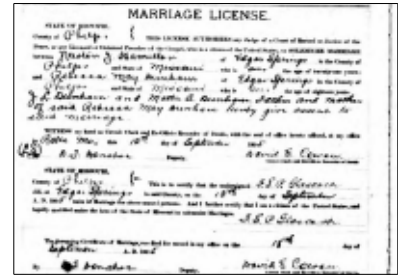

General Notes:

1910 - Spring Creek, Phelps, Missouri

Newton J Hamilton	Head	M	33	Illinois
Rebecca M Hamilton	Wife	F	22	Missouri
James A Hamilton	Son	M	3	Missouri

1920 - St Louis Ward 7, St Louis (Independent City), Missouri

Newton J Hamilton	Head	M	43	Illinois
Rebecca M Hamilton	Wife	F	34	Missouri
James Hamilton	Son	M	13	Missouri
Olga Hamilton	Daughter	F	7	Missou

1930 - Spring Creek, Phelps, Missouri

N J Hamilton	Head	M	53	Illinois
Rebeca May Hamilton	Wife	F	42	Missouri
James A Hamilton	Son	M	22	Missouri

1940 - Spring Creek Township, Phelps, Phelps, Missouri

Newton Hameleton	Head	M	60	Illinois
May Hameleton	Wife	F	52	Missouri
James Mitchel	Grandson	M	12	Missouri
Donal Mitchel	Grandson	M	8	Missouri
Izab* Mitchel	Wife	F	69	Missouri

1930 - Rolla, Phelps, Missouri

James L Dunham	Head	M	63	Missouri
Mattie D Dunham	Wife	F	63	Missouri

1940 - Arlington Township, Phelps, Phelps, Missouri

James L Dunham	Head	M	73	Missouri
Martha Dunham	Wife	F	73	Missouri

May Hamilton

United States Social Security Death Index

Age 89

Given Name May

Surname Hamilton

Birth Date 13 Sep 1887

State Missouri

Last Place of Residence Edgar Springs, Phelps, Missouri

Previous Residence Postal Code 65462

Event Date Aug 1976

Marriage