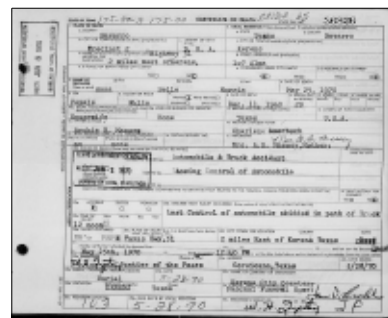

Deanna married **Craig B. SIMMONS** [23846] on 11 Apr 1992 in Harris County, Texas.

+ 490 M ii. **William David ORCHARD** [23688] was born on 21 Jun 1971 in Harris County, Texas.

337. Anna Bell MASSEY [23728] (*Charline AUERBACH*⁴, *Charles Rhudolph "Charlie" AUERBACH*³, *Laura Hellen WEBBER*², *John*¹) was born on 11 Dec 1940 in Navarro County, Texas, died on 25 May 1970 west of Kernes, Navarro County, Texas at age 29, and was buried on 28 May 1970 in Kerens Cemetery, Kerens, Navarro County, Texas.

General Notes:

Anna Bell Massey
Texas Birth Index 1903 - 1997

Name Anna Bell Massey

Event Type Birth

Event Date 11 Dec 1940

Event Place Navarro, Texas

Gender Female

Father's Name Archie B Massey

Mother's Name Charlene Auerbach

Anna married **Howard Brett MORRIS** [23708].

Children from this marriage were:

+ 491 M i. **Shawn MORRIS** [23709].

+ 492 M ii. **Richard Kyle MORRIS** [23710] was born on 24 Oct 1969 in Navarro County, Texas.

338. Ronada Lynn MASSEY [23729] (*Charline AUERBACH*⁴, *Charles Rhudolph "Charlie" AUERBACH*³, *Laura Hellen WEBBER*², *John*¹) was born on 27 Jun 1946 in Navarro County, Texas and was christened of Shreveport LA in 1970.

General Notes:

Ronada Lynn Massey

Texas Birth Index 1903 - 1997

Name Ronada Lynn Massey

Event Type Birth

Event Date 27 Jun 1946

Event Place Navarro, Texas

Gender Male

Father's Name Archie B Massey

Mother's Name Charlene Auerbach

Death Certificate