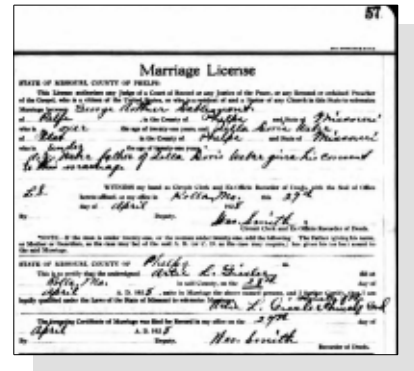

Donal married **Billie Jean COLE** [23719] (b. 22 Mar 1928, d. 22 Apr 1956) before 1945.

Donal next married **Marzie Pearl HOLLOWAY** [23683] (b. 21 Jun 1930, d. 16 Apr 1982) on 10 Feb 1950 in Corsicana, Navarro County, Texas.

+ 183 M vi. **Larry Lynn AUERBACH** [16433] was born on 6 Jan 1934 in Navarro County, Texas, died on 22 Aug 1946 in Corsicana, Navarro County, Texas at age 12, and was buried on 30 Aug 1946 in Oak Grove Cemetery, Kerens, Navarro County, Texas.

73. Zella Doris (adopted) WEBBER [14193] (*Andrew Jackson "Jack"², John¹*) was born on 10 Aug 1908 in Kansas, died on 18 Jun 1990 in Phelps County, Missouri at age 81, and was buried in Pea Ridge Cemetery, Doolittle, Phelps County, Missouri.

General Notes: 1930 - Spring Creek, Phelps, Missouri

George A Dablemont	Head	M	32	Missouri
Zella D Dablemont	Wife	F	21	Kansas
Alma I Dablemont	Daughter	F	1	Missouri

1940 - Spring Creek Township, Phelps, Phelps, Missouri

Ta H Davlemoot	Head	M	42	Missouri
Zella Davlemoot	Wife	F	31	Kansas
Alma Davlemoot	Daughter	F	11	Missouri
Edward Davlemoot	Son	M	9	Missouri
Charles Davlemoot	Son	M	8	Missouri
David Davlemoot	Son	M	6	Missouri
John Davlemoot	Son	M	4	Missouri
Victor Davlemoot	Grandfather	M	79	France

Zella D Dablemont
United States Social Security Death Index
Age 82
Given Name Zella
Middle Name D
Surname Dablemont
Birth Date 10 Aug 1908
State Missouri
Last Place of Residence Phelps, Missouri
Previous Residence Postal Code 65401
Event Date Jun 1990

Marriage