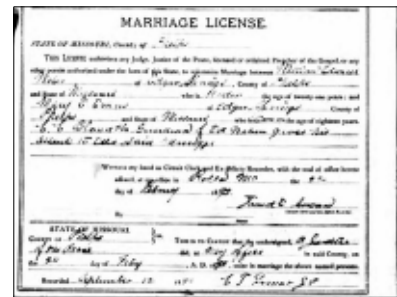

Descendants of John WEBBER

W E Weber	Head	M	35	Missouri
Mary E Weber	Wife	F	35	Missouri
Roy W Weber	Son	M	16	Missouri
Henry S Weber	Son	M	15	Missouri
Gates Weber	Son	M	13	Missouri
Annie Weber	Daughter	F	11	Missouri

1920 - St Louis Ward 25, St Louis (Independent City), Missouri

William E Weber	Head	M	44	Missouri
Mary Weber	Wife	F	44	Missouri
Edward G Weber	Son	M	19	Missouri

1930 - Rolla, Phelps, Missouri,s

Mary C Weber	Head	F	55	Missouri
Mary L Weber	Granddaughter	F	7	Illinois
Edwina F Boyd	Granddaughter	F	5	Illinois

William married **Mary Elizabeth EVANS** [4959], daughter of **William T. EVANS** [13961] and **Mary LANNING** [23437], on 24 Feb 1893 in Phelps County, Missouri. Mary was born on 6 Feb 1875 in Beulah, Phelps County, Missouri, was christened in 1930 Census Says Divorced. (Would Have Happen After 1920), died on 13 Jul 1954 in Rolla, Phelps County, Missouri at age 79, and was buried on 16 Jul 1954 in Rolla Cemetery, Rolla, Phelps County, Missouri.

marriage License

Children from this marriage were:

+ 118 M i. **William Leroy "Roy" WEBBER** [14182] was born on 20 Nov 1893 in Missouri (still at home in 1910), was christened of San Antonio, died on 15 Oct 1981 in Taft, San Patricio County, Texas at age 87, and was buried in Taft Memorial Park, Taft, San Patricio County, Texas.

William married **Jim Edith TALBOT** [217] (b. 8 Jan 1894, d. 27 Apr 1975) on 15 Jan 1915 in Dallas, Dallas County, Texas.

+ 119 M ii. **Henry Stiff "Polk" WEBBER** [13989] was born on 23 Oct 1895 in Edgar Springs, Phelps County, Missouri, died on 19 Apr 1919 in St. Louis, St. Louis County, Missouri at age 23, and was buried on 23 Apr 1919 in Rolla Cemetery, Rolla, Phelps County, Missouri.

+ 120 F iii. **Lillian Annie WEBBER** [13848] was born on 15 Oct 1897 in Edgar Springs, Phelps County, Missouri, died on 27 Mar 1925 in Rolla Hospital, Rolla, Phelps County, Missouri at age 27, and was buried on 29 Mar 1925 in Rolla Cemetery, Rolla, Phelps County, Missouri.

Lillian married **Thorpe H. BOYD** [1874] (b. 4 Jan 1898, d. 20 Jun 1949) on 30 Jul 1915.

+ 121 M iv. **Edward Gates WEBBER** [13922] was born in Jan 1900 in Missouri, was christened of St. Louis, and died on 25 Oct 1980 in Jackson, Madison County, Tennessee at age 80.

Edward married **Virginia Lucille POMEROY** [23455] (b. 9 Aug 1908, d. 31 Oct 1980) on 3 Jul 1926.

Edward next married **Emma EVANS** [23435] on 28 Dec 1920.

Edward next married **Julia** ____ [221] (b. 1902) in 1924 in Per 1930 Census.