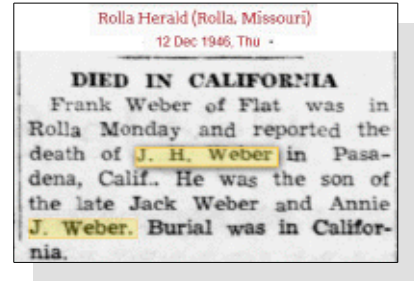

John married **Leah May HUBBARD** [7384], daughter of **William F. HUBBARD** [7385] and **Margaret J. COOK** [257], on 8 May 1901 in Franklin County, Illinois. Leah was born on 16 Jun 1880 in Illinois, died on 4 Mar 1964 in Los Angeles County, California at age 83, and was buried in Forrest Lawn Cemetery, Glendale, Los Angeles County, California.

Children from this marriage were:

- + 122 M i. **Theodore Ward WEBBER** [14155] was born on 29 Nov 1902 in Illinois, died on 26 May 1978 in Cupertino, Santa Clara County, California at age 75, and was buried in Westminster Memorial Park, Westminster, Orange County, California.
  Theodore married **Laura June PEAVEY** [10714]. (b. 30 Sep 1910, d. 16 Feb 1963)
- + 123 F ii. **Margaret Y WEBBER** [14074] was born on 12 Jan 1905 in Illinois and died on 13 Jul 1982 in San Marino, Los Angeles County, California at age 77.
  Margaret married **John Henry HAHNE** [6129]. (b. 5 Nov 1901, d. 15 Jun 1988)
- + 124 M iii. **Arthur Eugene "Gene" WEBBER** [13856] was born on 5 Feb 1909 in Galatia, Saline County, Illinois, was christened in Houston TX for awhile, died on 15 Oct 1993 in Lutherville Timonium, Baltimore, Maryland at age 84, and was buried on 20 Oct 1993.
  Arthur married **Mary Willie "Billie" BARNES** [1191] (b. 9 Feb 1916, d. 12 Apr 2004) in 1934 in Fort Worth, Hood County, Texas.

Death Notice