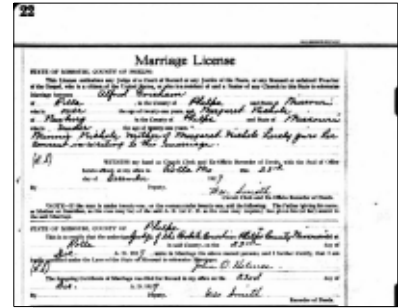

Descendants of John WEBBER

222. Margaret Jane NICHOLS [10218] (*Minnie L. YOWELL*⁴, *Hensen Catlitt YOWELL*³, *Elizabeth Jane WEBBER*², *John*¹) was born on 2 Sep 1908 in Missouri, died on 2 Jan 1982 in Phelps County, Missouri at age 73, and was buried in Camp Creek Cemetery, Phelps County, Missouri.

General Notes: 1930 - St Louis (Districts 1-250), St Louis (Independent City), Missouri

Alfred Grisham	Head	M	24	Missouri
Margaret Grisham	Wife	F	21	Missouri
Edward Grisham	Son	M	1	Missouri

1940 - Lemay Township, St. Louis, St. Louis, Missouri

Alfred Gresham	Head	M	34	Missouri
Margaret Gresham	Wife	F	31	Missouri
Edward Gresham	Son	M	11	Missouri
James Gresham	Son	M	9	Missouri
Marjorie Gresham	Daughter	F	3	Missouri

Marriage

Margaret married **Alfred Tuttle GRISHAM** [6034], son of **Charles GRISHAM** [6035] and **Hallie GADDY** [5384], on 23 Dec 1927 in Phelps County, Missouri. Alfred was born on 11 Mar 1906 in Missouri, died on 15 May 1992 at age 86, and was buried in Camp Creek Cemetery, Phelps County, Missouri.

Children from this marriage were:

- + 391 M i. **Edward Lee GRISHAM** [6037] was born on 3 Dec 1928 in Rolla, Phelps County, Missouri, died on 11 Mar 1947 in St. Louis, St. Louis County, Missouri at age 18, and was buried on 14 Mar 1947 in Camp Creek Cemetery, Phelps County, Missouri.
- + 392 M ii. **James GRISHAM** [23383] was born about 1931 in Missouri.
- + 393 F iii. **Marjorie GRISHAM** [23384] was born about 1937 in Missouri.

223. Frank N. NICHOLS [23360] (*Minnie L. YOWELL*⁴, *Hensen Catlitt YOWELL*³, *Elizabeth Jane WEBBER*², *John*¹) was born on 13 Jul 1913 in Missouri, died on 23 May 1981 in Belle, Maries County, Missouri at age 67, and was buried in Liberty Cemetery, Belle, Maries County, Missouri.

General Notes: findagrave:

SSDI: Frank Nichols, born 13 Jul 1913; died May 1981. Last Residence: 65013 Belle, Maries Co, MO. State (Year)

SSN issued: Missouri (Before 1951)

*****

Home in 1940: Meramec, Jefferson, Missouri

Residence in 1935: Dent, Missouri

Minnie Nichols 51 f/w wd MO

Clarence Nichols 33 son sgl MO

*Frank Nichols 25 son sgl MO

William Nichols 12 son MO

Home in 1930: Arlington, Phelps, Missouri

William N Nichols 46 1st mar age 21 MO

Minnie L Nichols 41 wf 1st mar age 16 MO

Clarence R Nichols 23 son sgl MO

*Frank N Nichols 15 son MO

Billie L Nichols 2 2/12 son MO