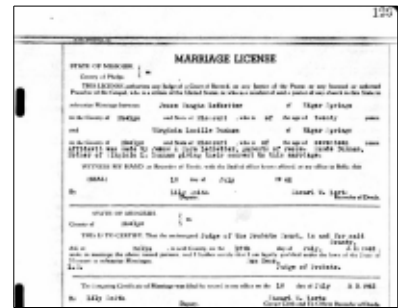

161. Virginia Lucile DUNHAM [23659] (*James Franklin DUNHAM³, Mattie Amanda WEBBER², John¹*) was born about 1926 in Missouri and died after 26 Nov 2012.

Virginia married **Jesse Vaughn LEDBETTER** [23697], son of **Jesse LEDBETTER** [23698] and **Cora** [23699], on 18 Jul 1942 in Rolla, Phelps County, Missouri.

Marriage