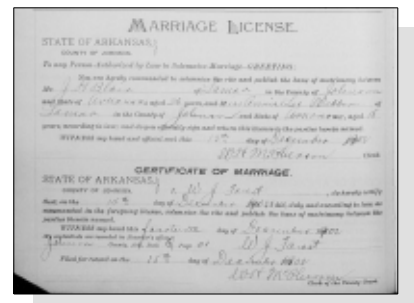

James married **Mary Opal VANDALSEM** [23536] (b. 12 Aug 1907, d. 7 Nov 1979) on 26 Nov 1927 in Eldorado, Union County, Arkansas.

- + 133 M ii. **Harry Nolen WEBBER** [13980] was born on 27 Mar 1907 in Arkansas, died on 27 Feb 1935 in Pope County, Arkansas at age 27, and was buried in Atkins City Cemetery, Atkins, Pope County, Arkansas.

- + 134 F iii. **Anna Lee Florance WEBBER** [13954] was born on 9 Feb 1910 in Arkansas, died on 29 Aug 2006 in Spring Valley, San Diego County, California at age 96, and was buried in Atkins City Cemetery, Atkins, Pope County, Arkansas.

Anna married **William Joseph KOEHLI** [23485] (b. 13 Mar 1910, d. 29 May 1988) on 14 Sep 1947 in Per tombstone.

- + 135 M iv. **John R. WEBBER** [14028] was born on 31 Mar 1921 in Pottsville, Pope County, Arkansas, died on 1 Aug 2000 in San Diego, San Diego County, California at age 79, and was buried on 4 Aug 2000.

48. Anna Lee WEBBER [13844] (*Archibald Nelson*², *John*¹) was born in Aug 1885 in Neosho, Newton County, Missouri, died in Mar 1982 in Lived in Johnson County, Arkansas at age 96, and was buried in Lamar Cemetery, Lamar, Johnson County, Arkansas.

Anna married **John Herbert BLAIR** [1609], son of **John G. BLAIR** [1607] and **Louisa A. _____** [240], on 14 Dec 1902 in Lamar, Johnson County, Arkansas. John was born in Dec 1876 in Arkansas, died on 3 Dec 1942 in Lamar, Johnson County, Arkansas at age 66, and was buried in Lamar Cemetery, Lamar, Johnson County, Arkansas.

Marriage

Children from this marriage were:

- + 136 F i. **John Avalyn BLAIR** [1610] was born on 28 Jun 1905 in Johnson County, Arkansas, died on 16 Dec 1972 in Arkansas at age 67, and was buried in Lamar Cemetery, Lamar, Johnson County, Arkansas.

John married **Aulton Ashford SHOCKLEY** [23486] (b. 14 Jul 1901, d. Mar 1977) on 20 Dec 1921 in Johnson County, Arkansas.

John next married **Roy Amos HARMON** [23500] (b. 3 Sep 1906, d. 27 May 1980) on 26 May 1935 in Newton County, Arkansas.

- + 137 F ii. **Hilda Amalee BLAIR** [1603] was born on 22 Oct 1906 in Lamar, Johnson County, Arkansas, died in Nov