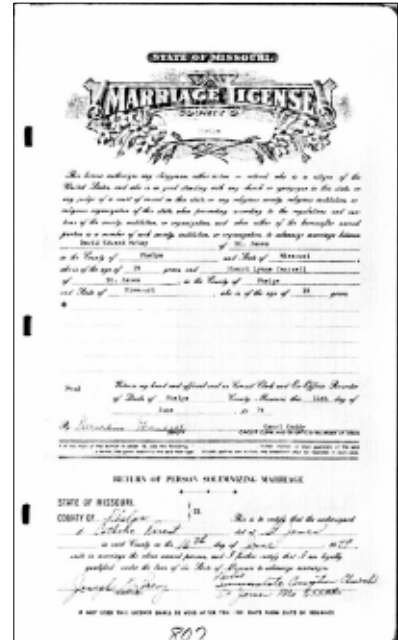

Descendants of John WEBBER

413. Sherri Lynn CANTRELL [23984] (*Thomas Edward CANTRELL*⁵, *Lillian Fay WEBBER*⁴, *John Edward*³, *William Elijah "Lige"*², *John*¹) was christened of Spring Hill, KS.

Sherri married **David Edward McVEY** [23985] on 16 Jun 1979 in St. James, Phelps County, Missouri.

Marriage

414. Jeffrey Thomas CANTRELL [23983] (*Thomas Edward CANTRELL*⁵, *Lillian Fay WEBBER*⁴, *John Edward*³, *William Elijah "Lige"*², *John*¹) was born about 1959.

Jeffrey married **Joan MOGAB** [24033] on 1 May 1982 in Dexter, Stoddard County, Missouri. Joan was born about 1951.

Jeffrey next married **Sally Jane DOVEL** [24034] on 2 Aug 1986 in Rolla, Phelps County, Missouri. Sally was born about 1964.