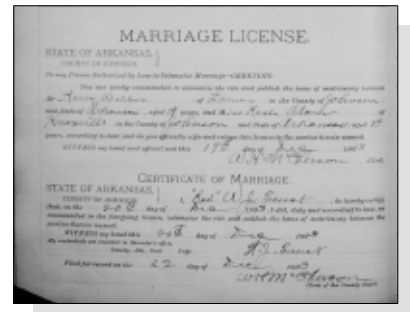

Marriage

1910 - Pittsburg, Johnson, Arkansas

Harry J Weber	Head	M	28	Missouri
Rosa L Weber	Wife	F	25	Arkansas
Emit J Weber	Son	M	5	Arkansas
Harry N Weber	Son	M	3	Arkansas
Florance A Weber	Daughter	F	0	Arkansas