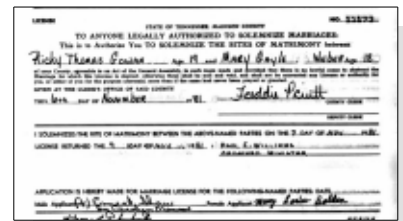

General Notes:
Tennessee State Marriage Index, 1780-2002
Name Amy Susan Weber
Event Type Marriage
Event Date 25 Aug 1979
Event Place Madison, Tennessee, United States
Gender Female
Spouse's Name Ricky Joe Murchison
Page 156

Amy married **Ricky Joe MURCHISON** [23467] on 25 Aug 1979 in Madison County, Tennessee.

The child from this marriage was:

+ 561 M i. **Brandon MURCHISON** [23468] was born on 15 Feb 1982.

Amy next married **Jeff HARDIN** [23474] before 2009.

432. William Mark WEBBER [23463] (*Ernest Gates "Jack"⁵, Edward Gates⁴, William Edward³, James Henry², John¹*) was born on 30 Sep 1960.

General Notes: Tennessee State Marriage Index, 1780-2002
Name Elizabeth Diane Sharp
Event Type Marriage
Event Date 23 May 1981
Event Place Madison, Tennessee, United States
Gender Female
Spouse's Name William Mark Weber
Page 94

William married **Elizabeth Diane SHARP** [23464] on 23 May 1981 in Madison County, Tennessee. Elizabeth was born on 5 Nov 1960.

433. Mary Gayle WEBBER [23465] (*Ernest Gates "Jack"⁵, Edward Gates⁴, William Edward³, James Henry², John¹*) was born on 1 Sep 1963 in Jackson, Madison County, Tennessee.

General Notes: Tennessee State Marriage Index, 1780-2002
Name Mary Gayle Weber
Event Type Marriage
Event Date 07 Nov 1981
Event Place Madison, Tennessee, United States
Gender Female
Spouse's Name Ricky Thomas Gowan
Page 248

Marriage

Mary married **Ricky Thomas GOWAN** [23466] on 7 Nov 1981 in Madison County, Tennessee. Ricky was born on 18 Feb 1962.

The child from this marriage was:

+ 562 M i. **Jared Thomas GOWAN** [23554] was born in 1983.