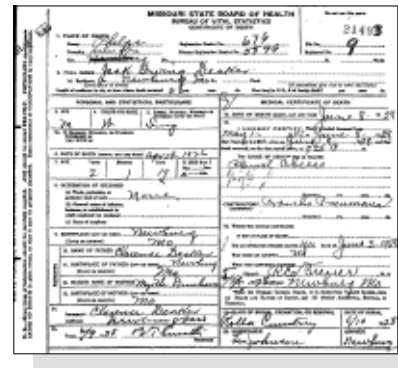

Death Certificate

172. Davey DECKER [23633] (*Myrtle Cynthia/Helen DUNHAM*³, *Mattie Amanda WEBBER*², *John*¹) was born on 21 Jul 1929 in Rolla, Phelps County, Missouri, died on 21 Jul 1929 in Rolla, Phelps County, Missouri, and was buried in Rolla Cemetery, Rolla, Phelps County, Missouri.

173. Robert D. DECKER [23634] (*Myrtle Cynthia/Helen DUNHAM*³, *Mattie Amanda WEBBER*², *John*¹) was born on 6 May 1930 in Phelps County, Missouri, died on 22 Jun 1999 in Columbia, Boone County, Missouri at age 69, and was buried on 29 Jun 1999 in Rolla Cemetery, Rolla, Phelps County, Missouri.

General Notes: from <http://www.genealogybuff.com/uco/webbbs_config.pl/read/1573>

Robert D. Decker

Robert D. Decker, a long-time employee of Shelter Insurance Companies, died Wednesday, June 16, 1999, at his home