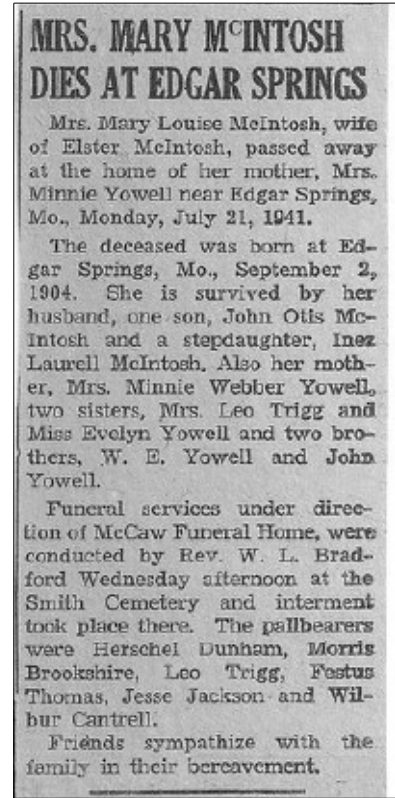

Obit

Mary married **Elster Albert McINTOSH** [14810] on 7 Dec 1926 in Waukomia, Garfield County, Oklahoma. Elster was born on 12 Apr 1894 in Oklahoma and died in Mar 1979 in Modesto, Stanislaus County, California at age 84.