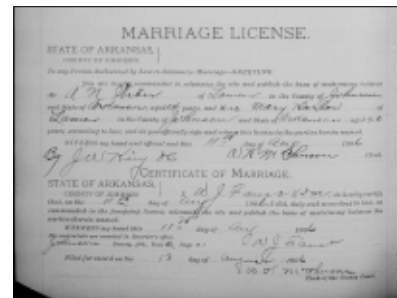

2nd marriage