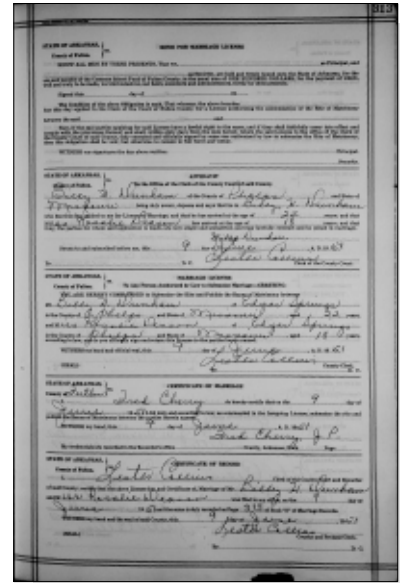

Descendants of John WEBBER

Vickey married **GREEAR** [23784].

+ 314 F iv. **Sherry DUNHAM** [23785].

Sherry married **Michael ZIKE** [23786].

+ 315 F v. **Tammy DUNHAM** [23787].

Tammy married **BOSWELL** [23788].

+ 316 F vi. **Jannie DUNHAM** [23789].

Jannie married **Wayne SPENCE** [23790].

164. Billy H. DUNHAM [23662] (*James Franklin DUNHAM*³, *Mattie Amanda WEBBER*², *John*¹) was born on 11 Oct 1932 in Missouri, died after 16 Nov 2012, and was buried in Edgar Springs Cemetery, Edgar Springs, Phelps County, Missouri.

General Notes: Info on this family from
<https://chambersfamilysite.wordpress.com/tag/judy-ann-dunham/>

Billy married **Rosalie DEASON** [23665] on 9 Jun 1951 in Fulton County, Arkansas. Rosalie was born on 14 Dec 1933, died after 16 Nov 2012, and was buried in Edgar Springs Cemetery, Edgar Springs, Phelps County, Missouri.

Marriage

Children from this marriage were:

+ 317 M i. **Billy Dewayne "Speedy" DUNHAM** [23796] was born on 13 May 1957, died on 18 Jan 1976 at age 18, and was buried in Edgar Springs Cemetery, Edgar Springs, Phelps County, Missouri.

+ 318 F ii. **Judy Ann DUNHAM** [23797] was born on 27 Feb 1959.

Judy married **Gary Henry EDGAR** [23800] on 25 Apr 1977 in Phelps County, Missouri.

+ 319 F iii. **Donna Kay DUNHAM** [23798] was born in 1960-1963.

+ 320 M iv. **Ronnie Dale DUNHAM** [23799] was born on 13 Mar 1964 in Waynesville, Pulaski County, Missouri, died on 14 Mar 1964 in Waynesville, Pulaski County, Missouri, and was buried on 14 Mar 1964 in Edgar Springs Cemetery, Edgar Springs, Phelps County, Missouri.