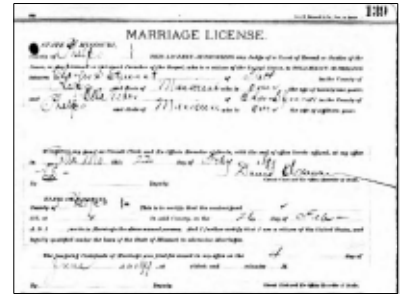

1930 - Precinct 3, La Salle, Texas

Ella M Stuart	Head	F	51	Missouri
Charles E Stuart	Son	M	28	Missouri
Helen L Codner	Daughter	F	30	Iowa
Helen L Codner	Granddaughter	F	10	Oklahoma
Claude N Thurman	Friend's lodger	M	42	Kentucky

1940 - Harlingen, Justice Precinct 6, Cameron, Texas

Ella M Stuart	Head	F	61	Missouri
Lorraine Codner	Granddaughter	F	21	Oklahoma

Ella Stuart

Texas Death Index 1903 - 2000

Name Ella Stuart
Event Type Death
Event Date 12 Sep 1959
Event Place Cameron, Texas
Certificate Number 48625

Mary married **Charles S. STUART** [16386] on 26 Feb 1899 in Phelps County, Missouri. Charles was born on 29 Jul 1877 in Nebraska, died on 18 Dec 1929 at age 52, and was buried in Rolla Cemetery, Rolla, Phelps County, Missouri. Another name for Charles was Charles S. STEWART.

Children from this marriage were:

+ 116 F i. **Helen S. STUART** [16388] was born on 11 Jan 1900 in Iowa and died on 1 Mar 1991 in Cameron County, Texas at age 91.

Marriage